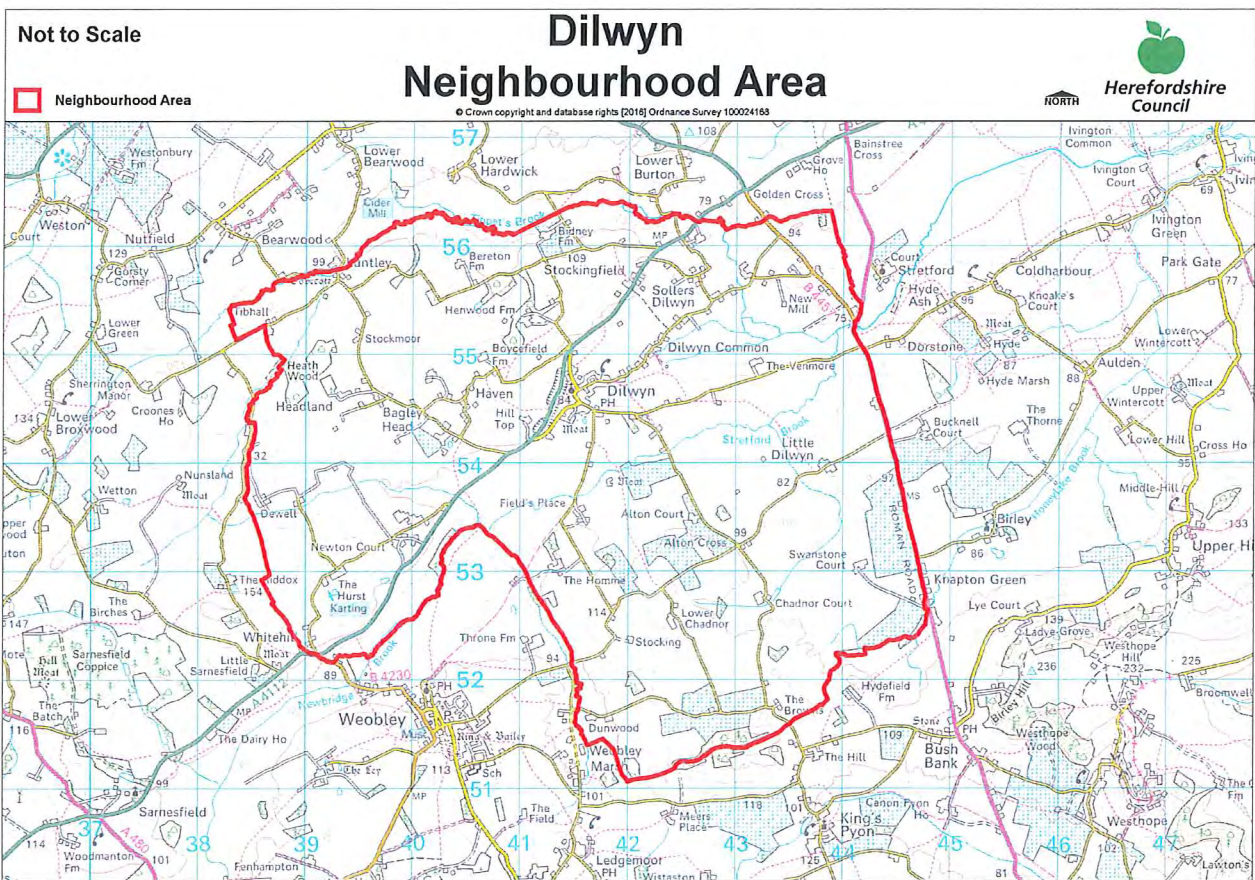

NEIGHBOURHOOD PLANNING NOTICE

The Neighbourhood Planning (General) Regulations 2012

Herefordshire Council has **APPROVED**, under Article 7 of the above Regulations the following Neighbourhood Area:-

Neighbourhood Area Name:
Dilwyn Neighbourhood Area

Relevant body is:
Dilwyn Parish Council

The Neighbourhood Area is identified on the below map

Richard Gabb

RICHARD GABB
PROGRAMME DIRECTOR GROWTH
Date: 06/09/2016