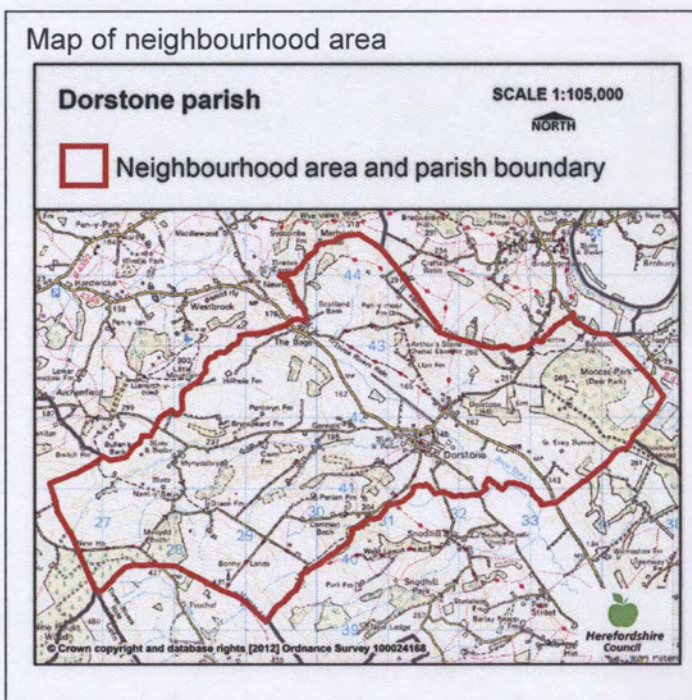

# NEIGHBOURHOOD PLANNING NOTICE

## The Neighbourhood Planning (General) Regulations 2012

Herefordshire Council has **APPROVED**, under Article 7 of the above Regulations the following neighbourhood area:-

Neighbourhood Area Name:

**Dorstone**

Relevant body is:

**Dorstone Parish Council**

The neighbourhood area is identified on the attached map

Map of neighbourhood area

**ANDREW ASHCROFT**

**ASSISTANT DIRECTOR ECONOMY ENVIRONMENT AND CULTURAL SERVICES**