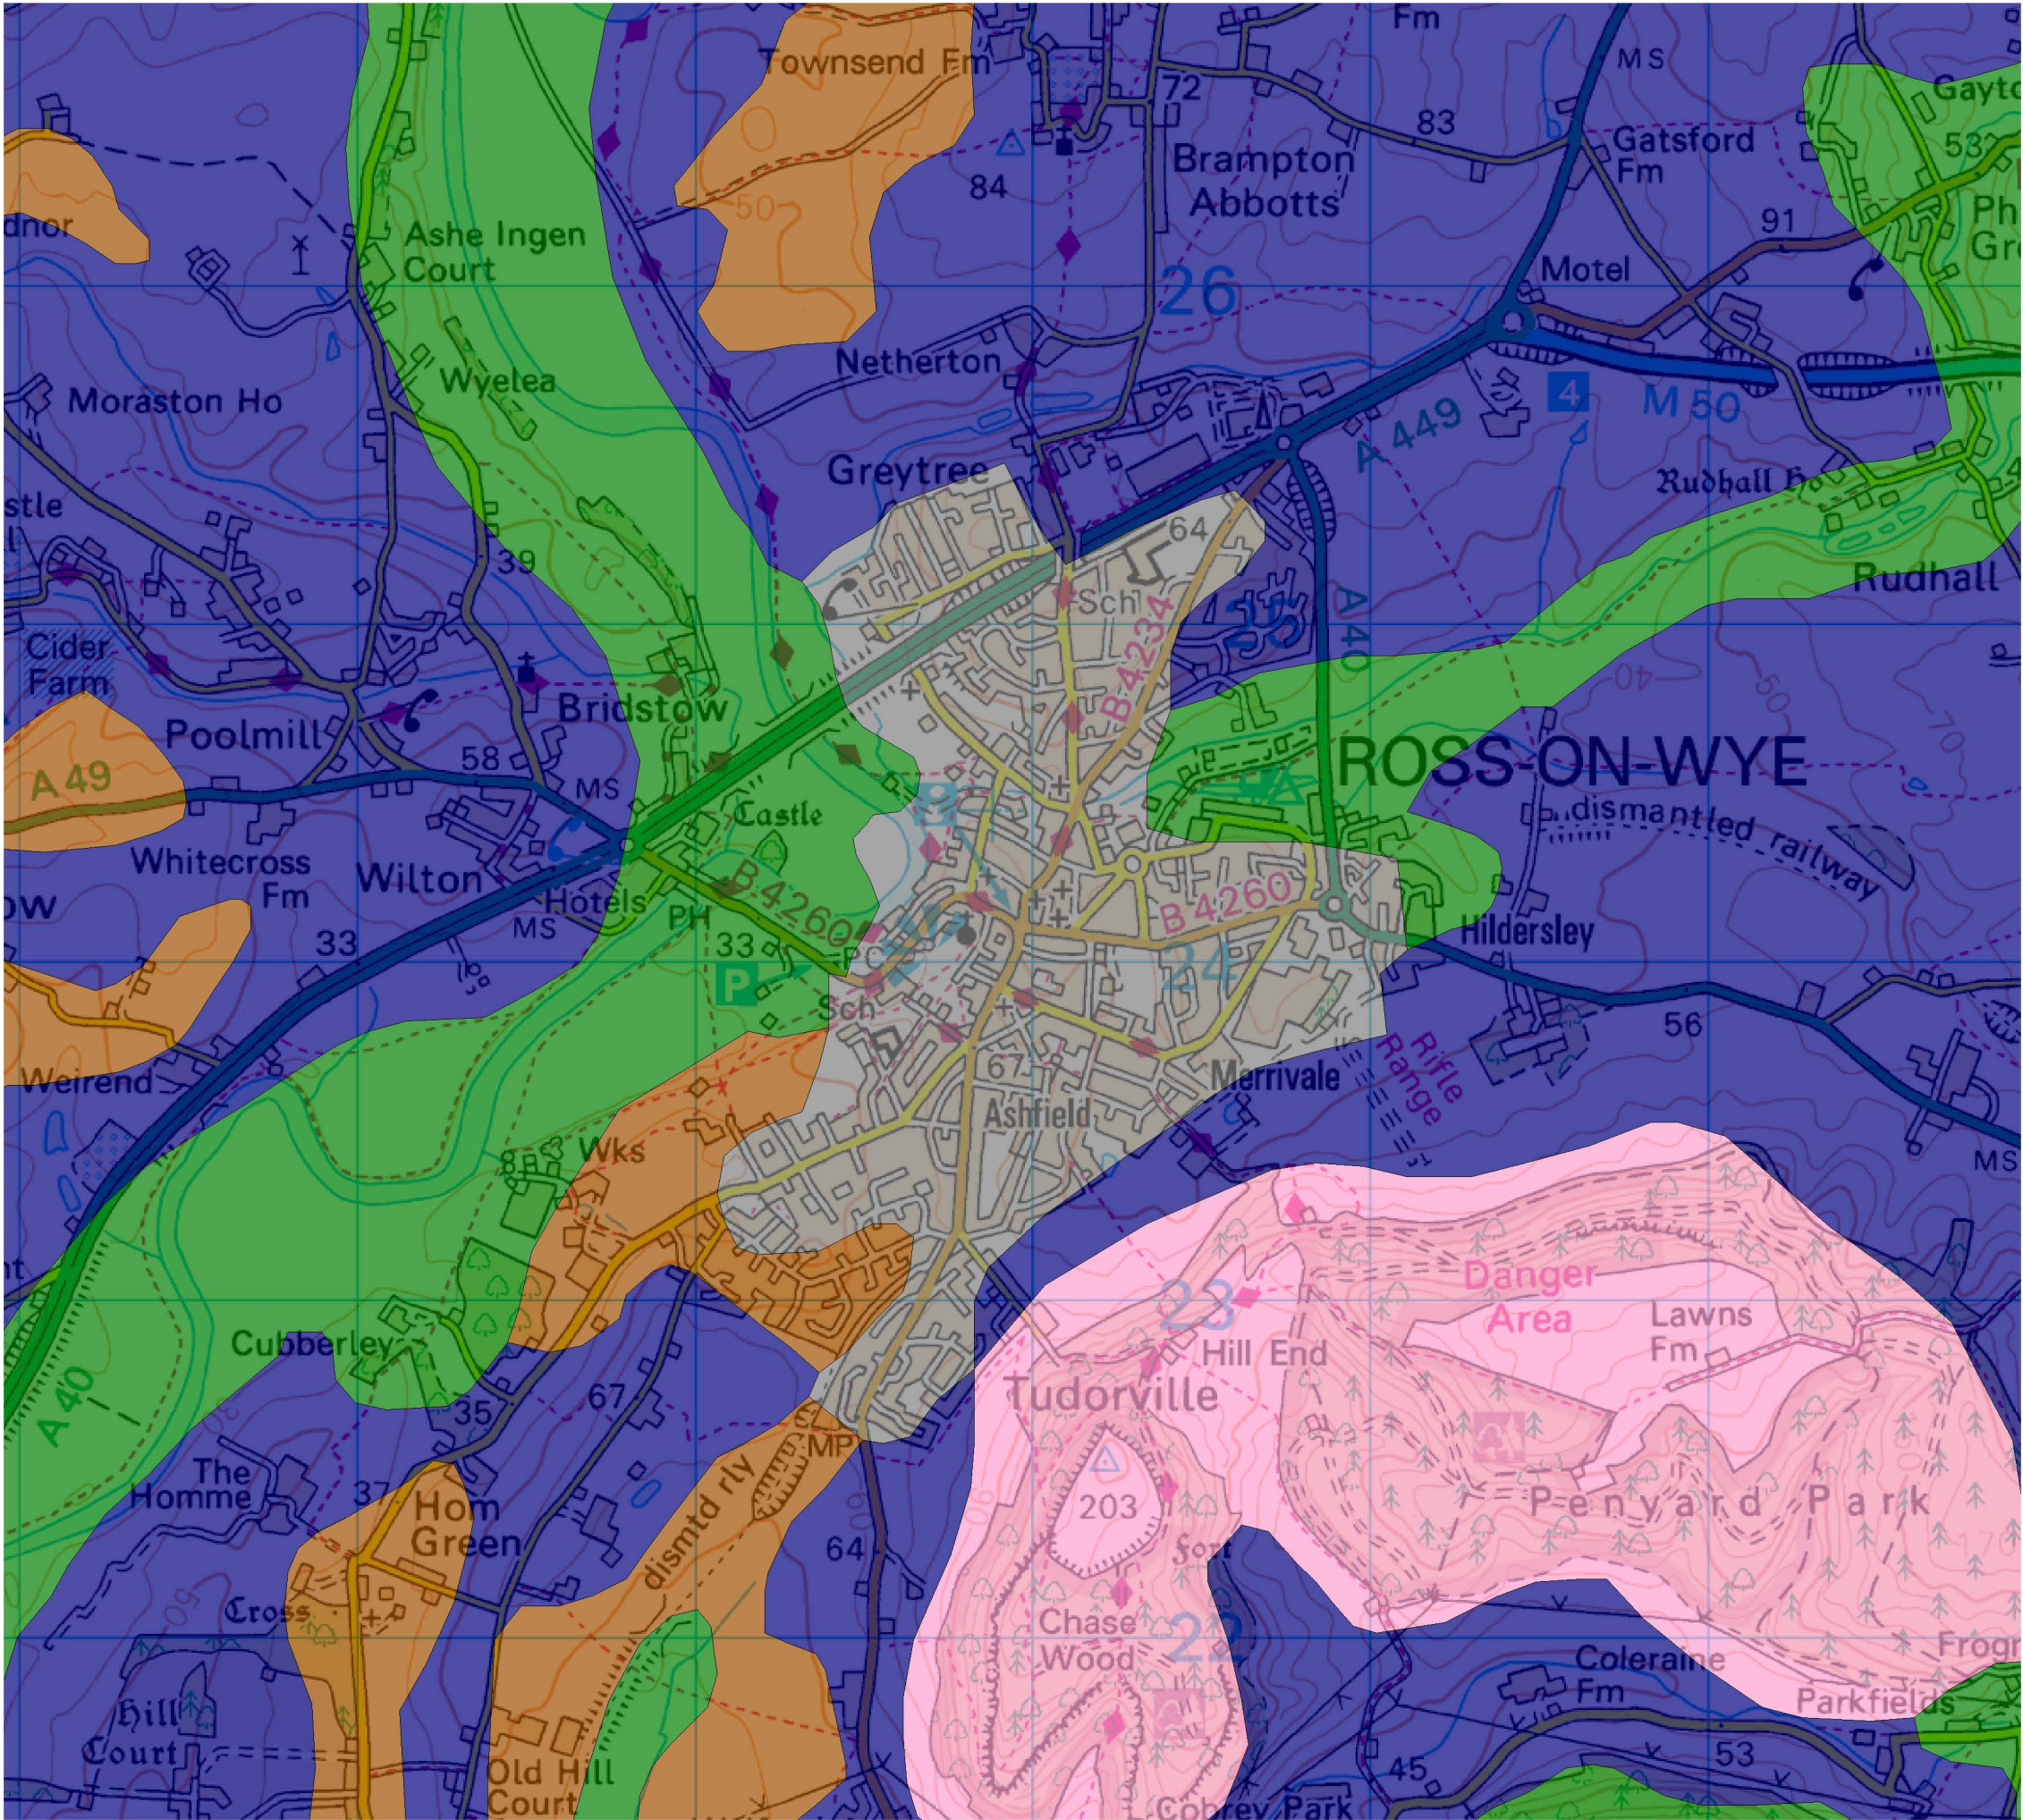

# Ross on Wye Agricultural Land Classification Map

-  Grade one
-  Grade two
-  Grade three
-  Grade four
-  Grade five
-  Urban
-  Non-Agricultural

Scale: 1:20,000