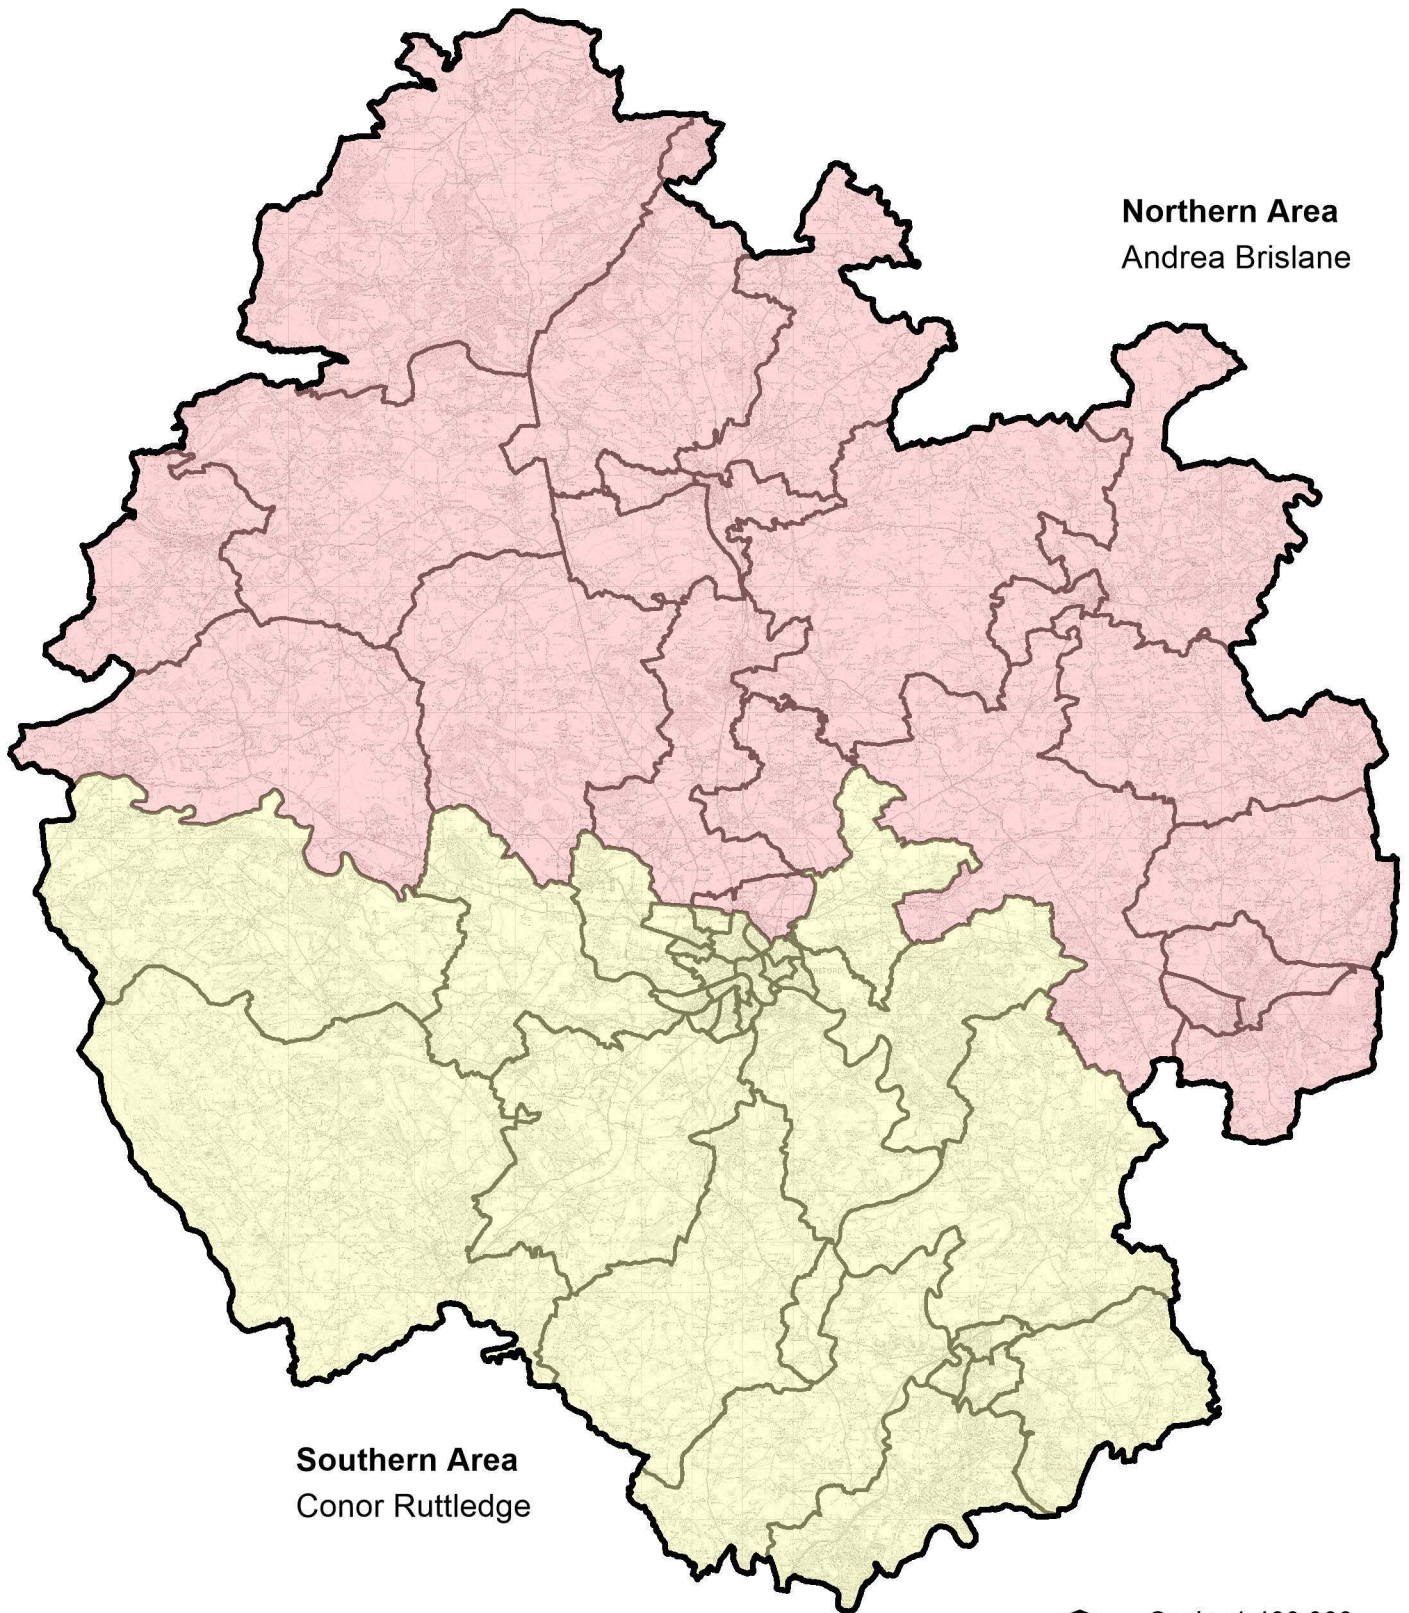

Historic Building Officer Areas

Updated: 27 April 2020

Northern Area
Andrea Brislane

Southern Area
Conor Rutledge

Major Projects
Matthew Knight

Scale 1:400,000

**Herefordshire
Council**