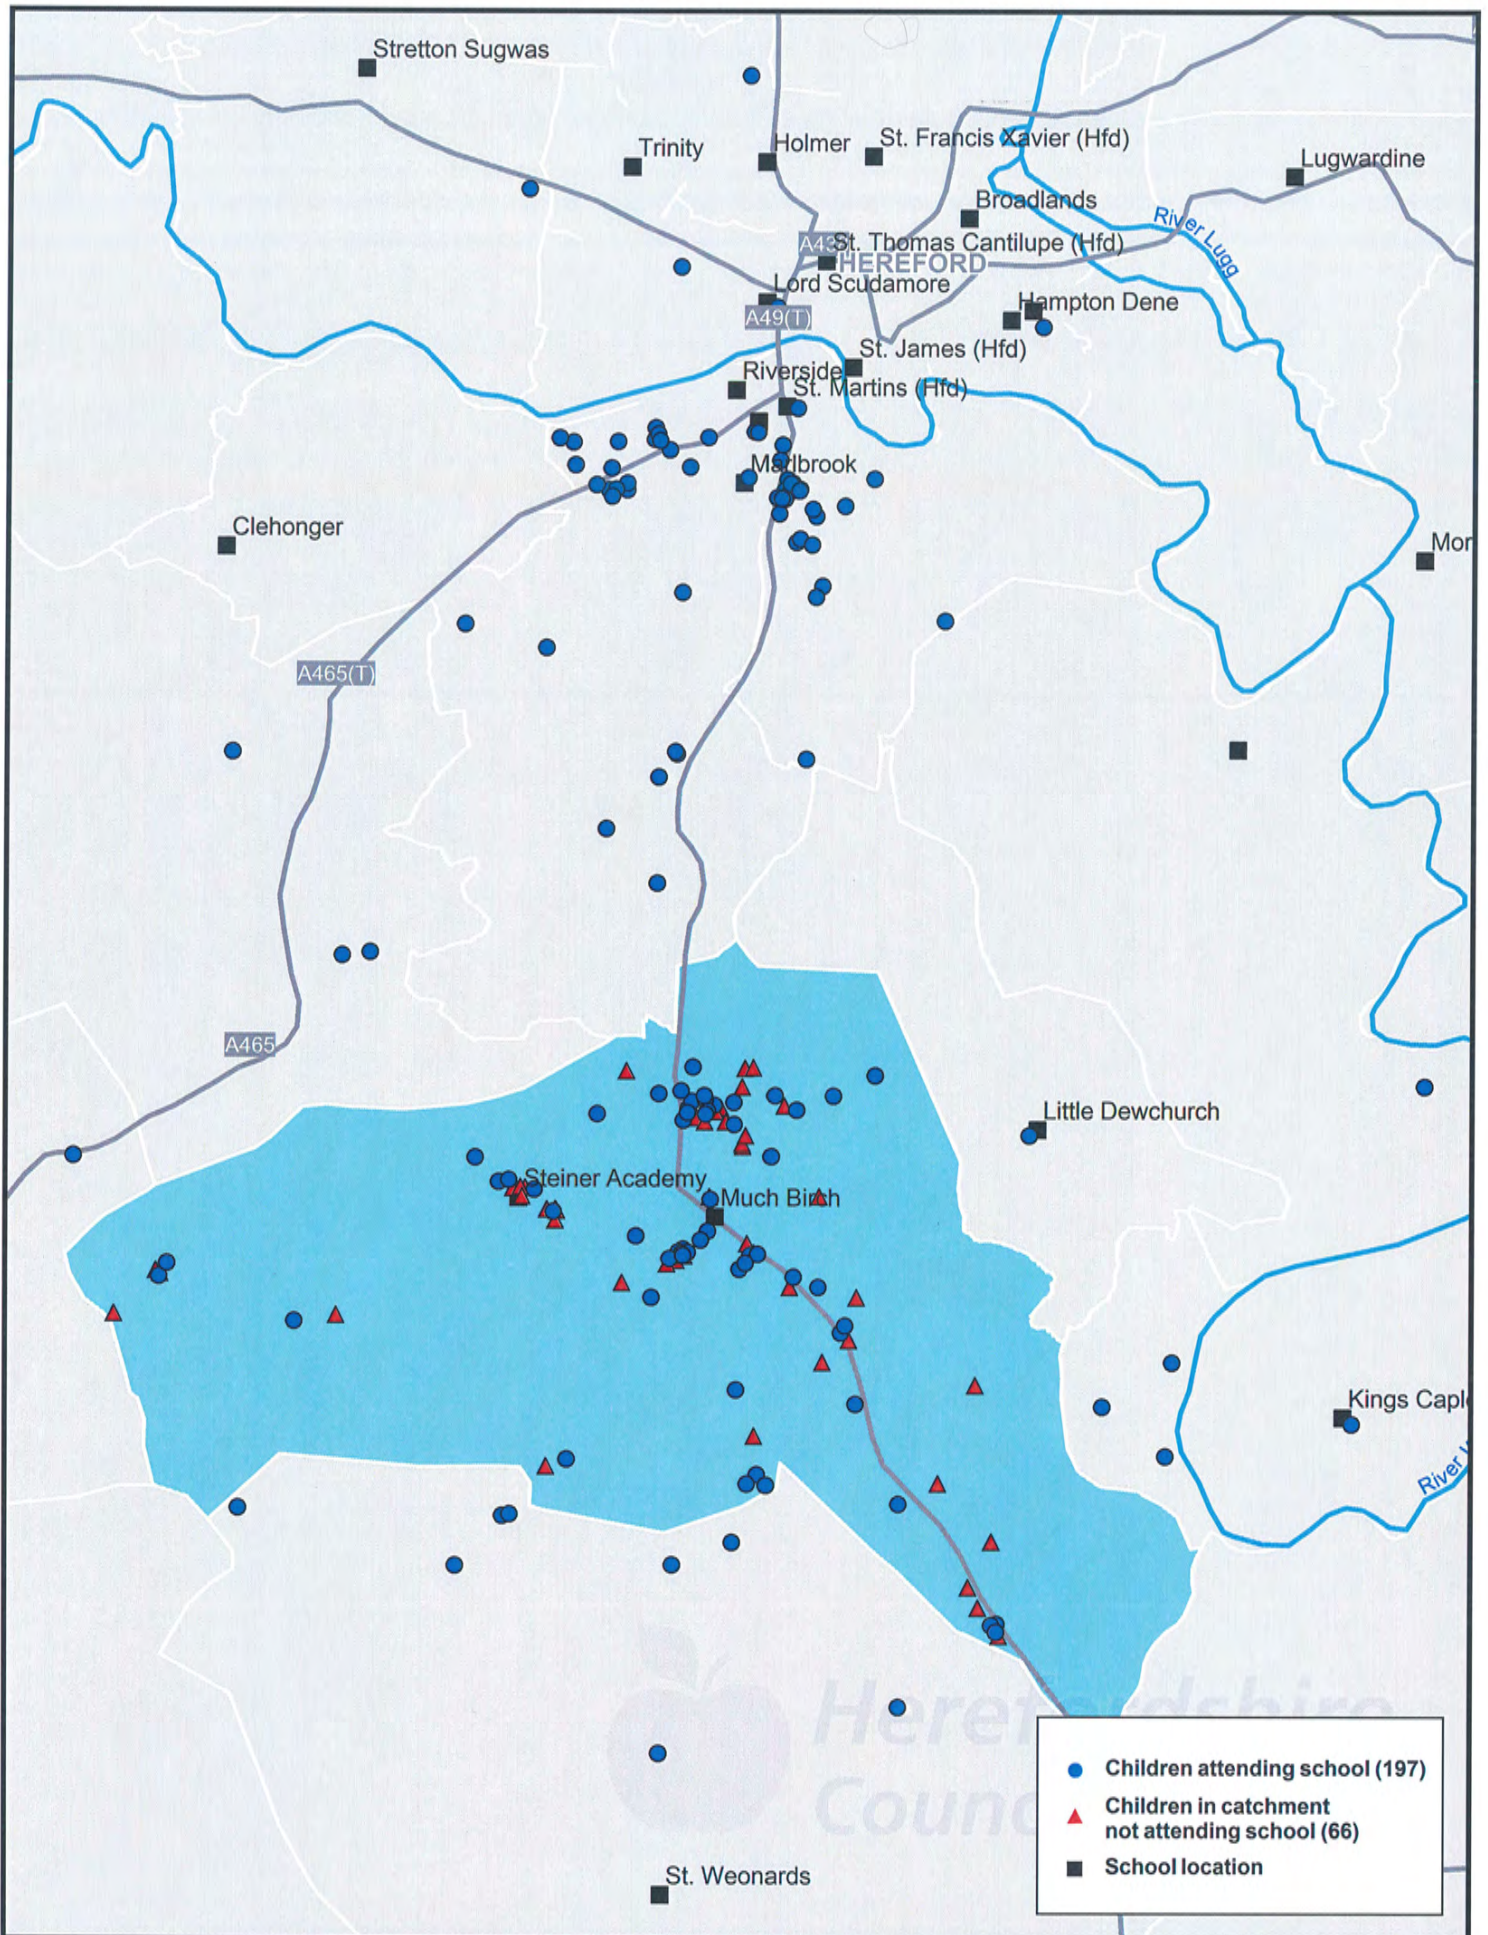

**Distribution of Children Attending Much Birch CE Primary School or Where it is the Nearest School**

Scale 1:75,000

Map produced February 2015 using Autumn Term 2014 School Census Data  
 © Crown copyright and database rights (2015) Ordnance Survey (100024168)

Education & Commissioning  
 Children's Wellbeing  
 Herefordshire Council  
 Plough Lane  
 Hereford, HR4 0LE

**Distribution of Children Attending Much Birch CE Primary School or Resident in its Catchment Area**

Scale 1:75,000

Map produced February 2015 using Autumn Term 2014 School Census Data  
 © Crown copyright and database rights (2015) Ordnance Survey (100024168)

Education & Commissioning  
 Children's Wellbeing  
 Herefordshire Council  
 Plough Lane  
 Hereford, HR4 0LE