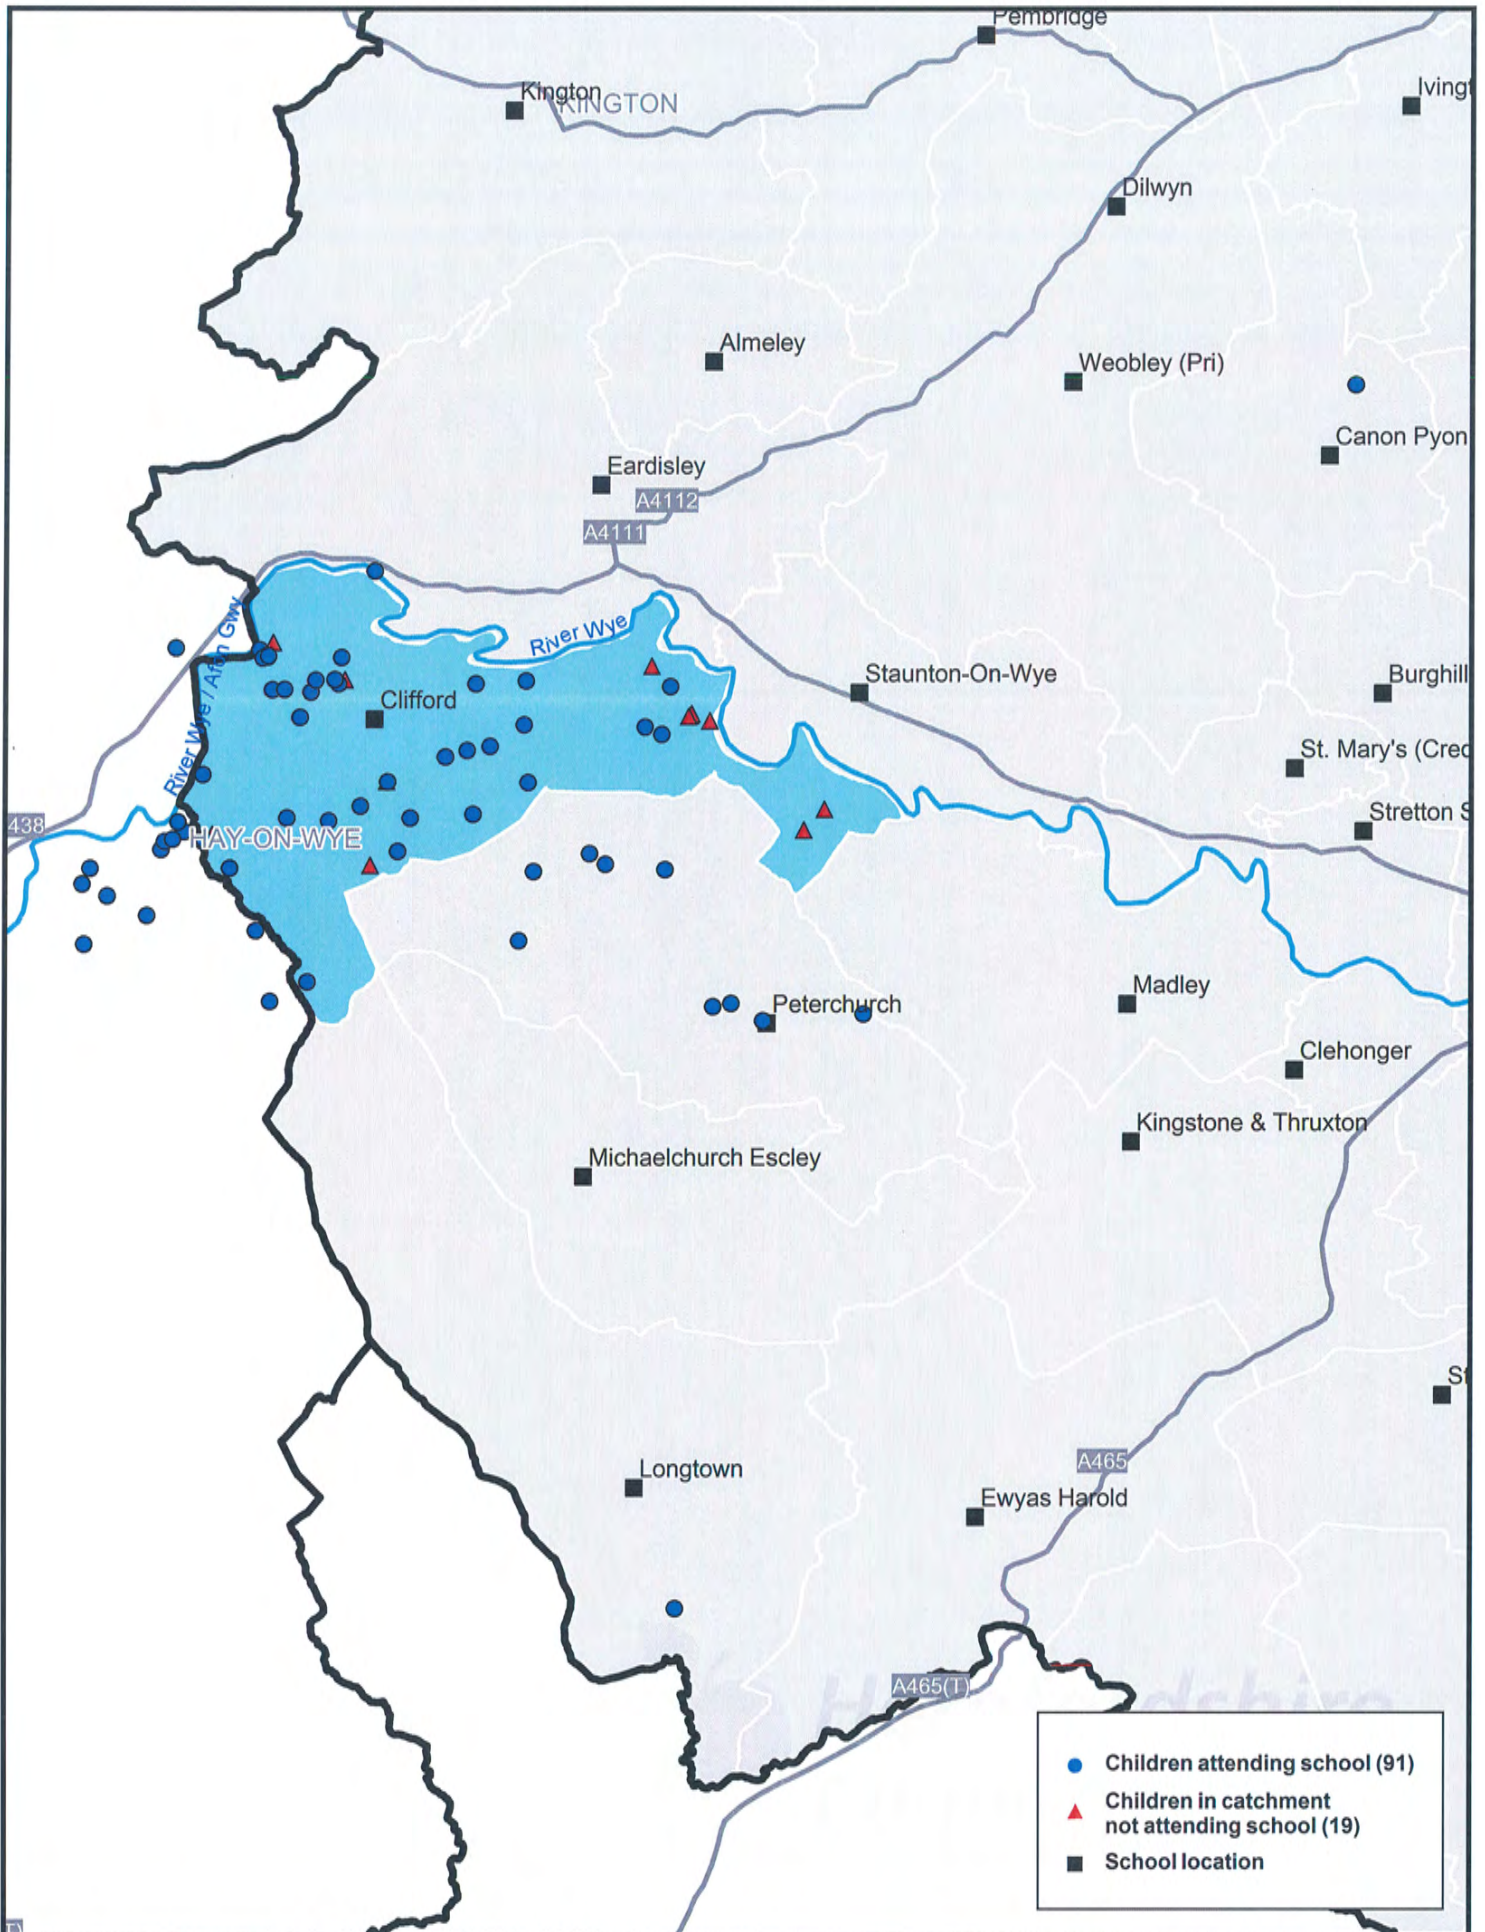

Distribution of Children Attending Clifford Primary School or Where it is the Nearest School

Scale 1:150,000
 Map produced February 2015 using Autumn Term 2014 School Census Data
 © Crown copyright and database rights (2015) Ordnance Survey (100024168)

Education & Commissioning
 Children's Wellbeing
 Herefordshire Council
 Plough Lane
 Hereford, HR4 0LE

Distribution of Children Attending Clifford Primary School or Resident in its Catchment Area

Scale 1:150,000

Map produced February 2015 using Autumn Term 2014 School Census Data
 © Crown copyright and database rights (2015) Ordnance Survey (100024168)

Education & Commissioning
 Children's Wellbeing
 Herefordshire Council
 Plough Lane
 Hereford, HR4 0LE