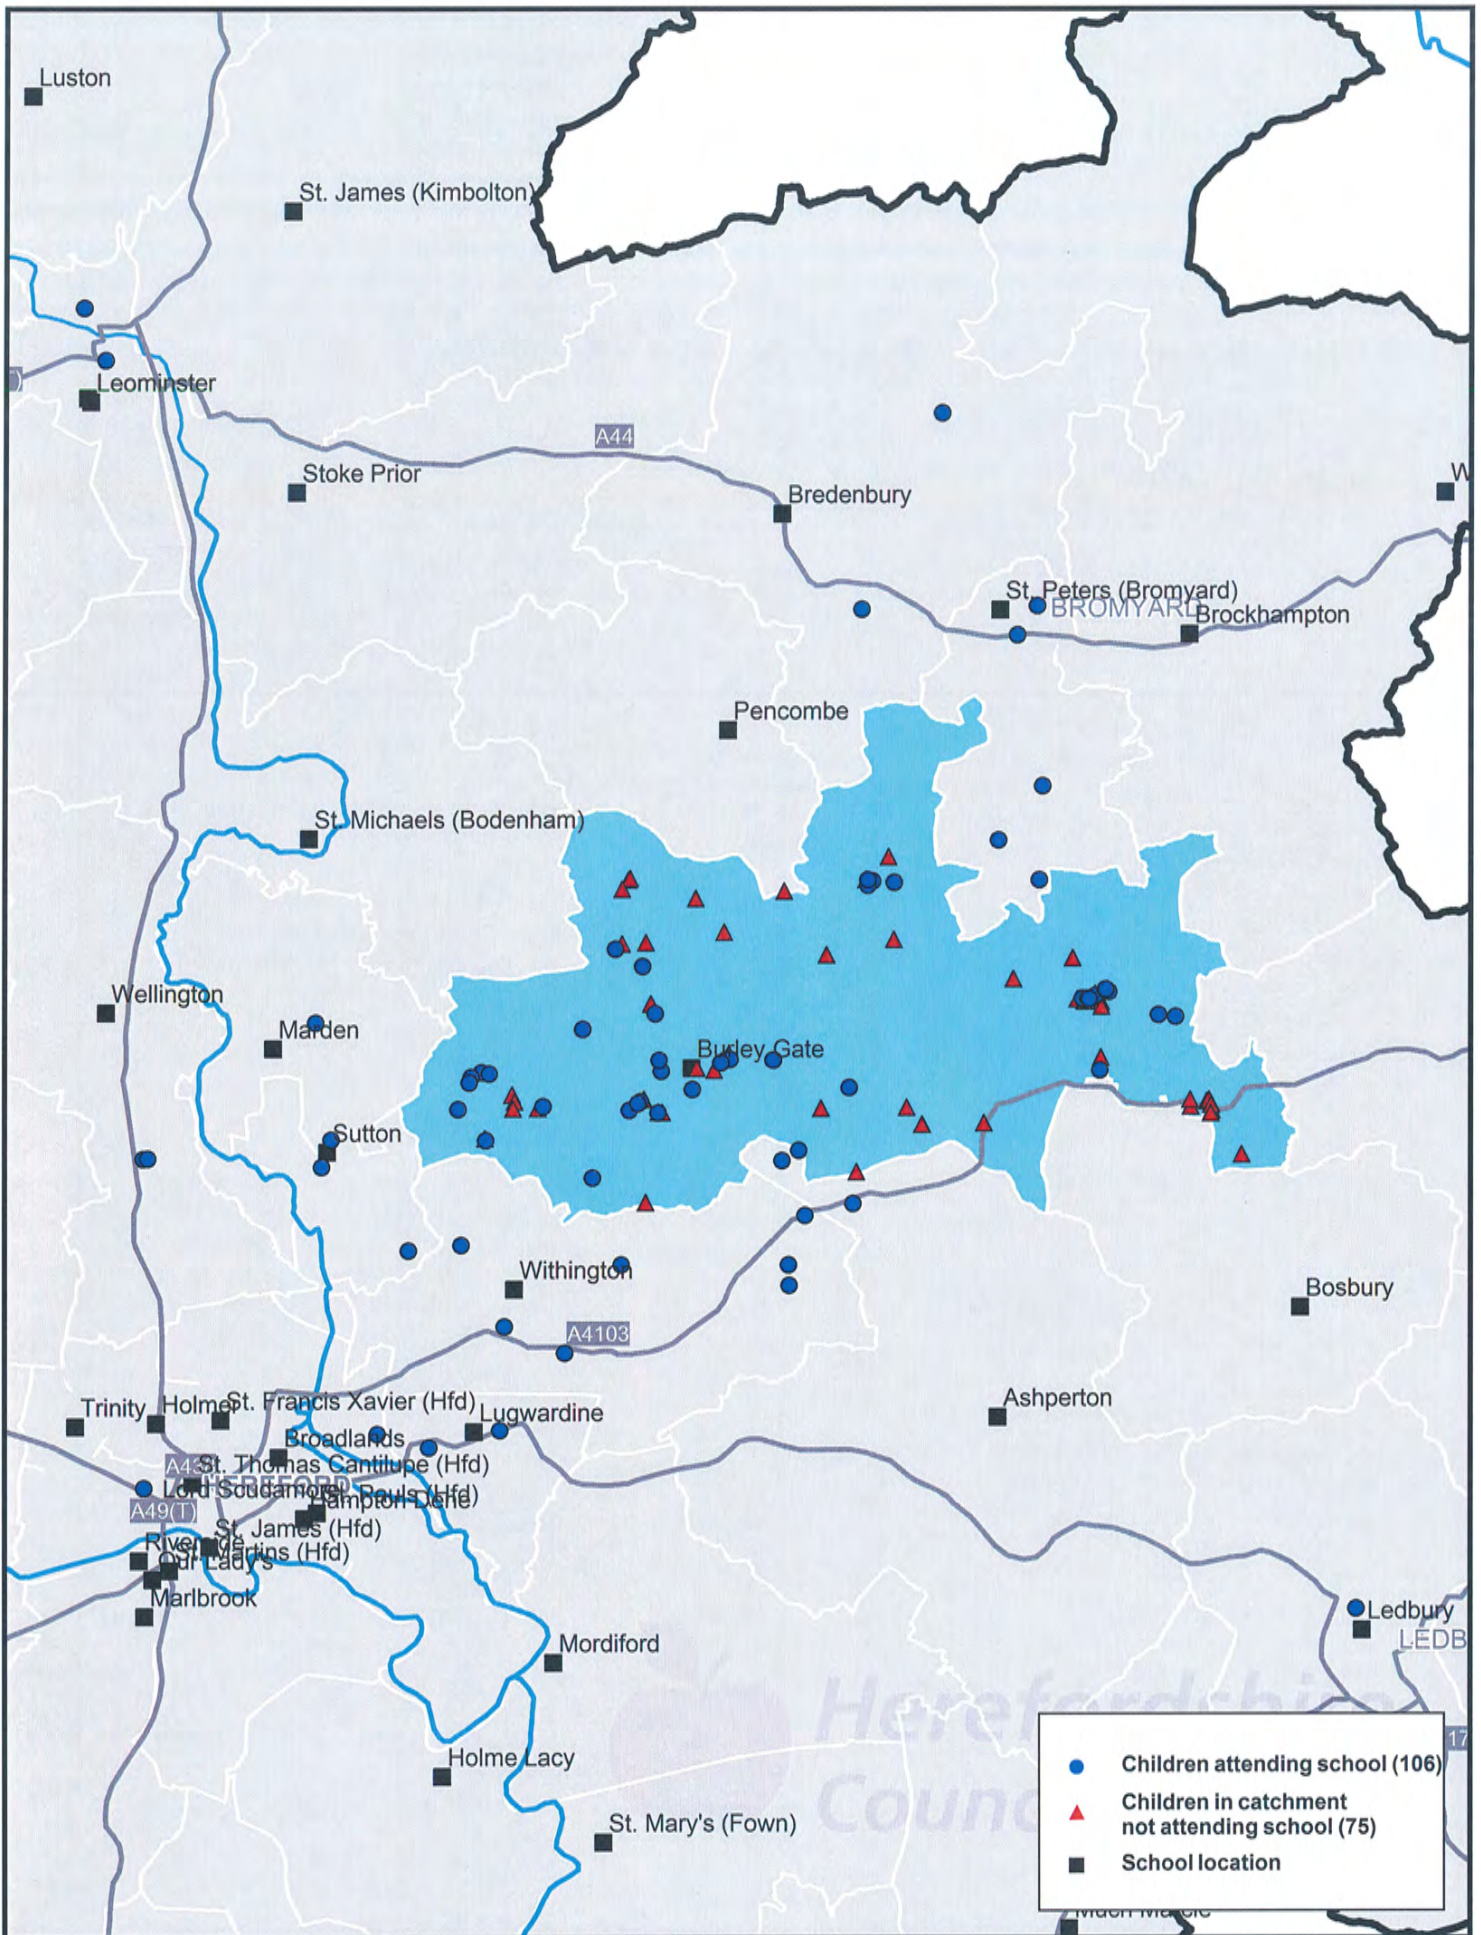

Distribution of Children Attending Burley Gate CE Primary School or Where it is the Nearest School

Scale 1:125,000

Map produced February 2015 using Autumn Term 2014 School Census Data
 © Crown copyright and database rights (2015) Ordnance Survey (100024168)

Education & Commissioning
 Children's Wellbeing
 Herefordshire Council
 Plough Lane
 Hereford, HR4 0LE

Distribution of Children Attending Burley Gate CE Primary School or Resident in its Catchment Area

Scale 1:125,000

Map produced February 2015 using Autumn Term 2014 School Census Data
 © Crown copyright and database rights (2015) Ordnance Survey (100024168)

Education & Commissioning
 Children's Wellbeing
 Herefordshire Council
 Plough Lane
 Hereford, HR4 0LE