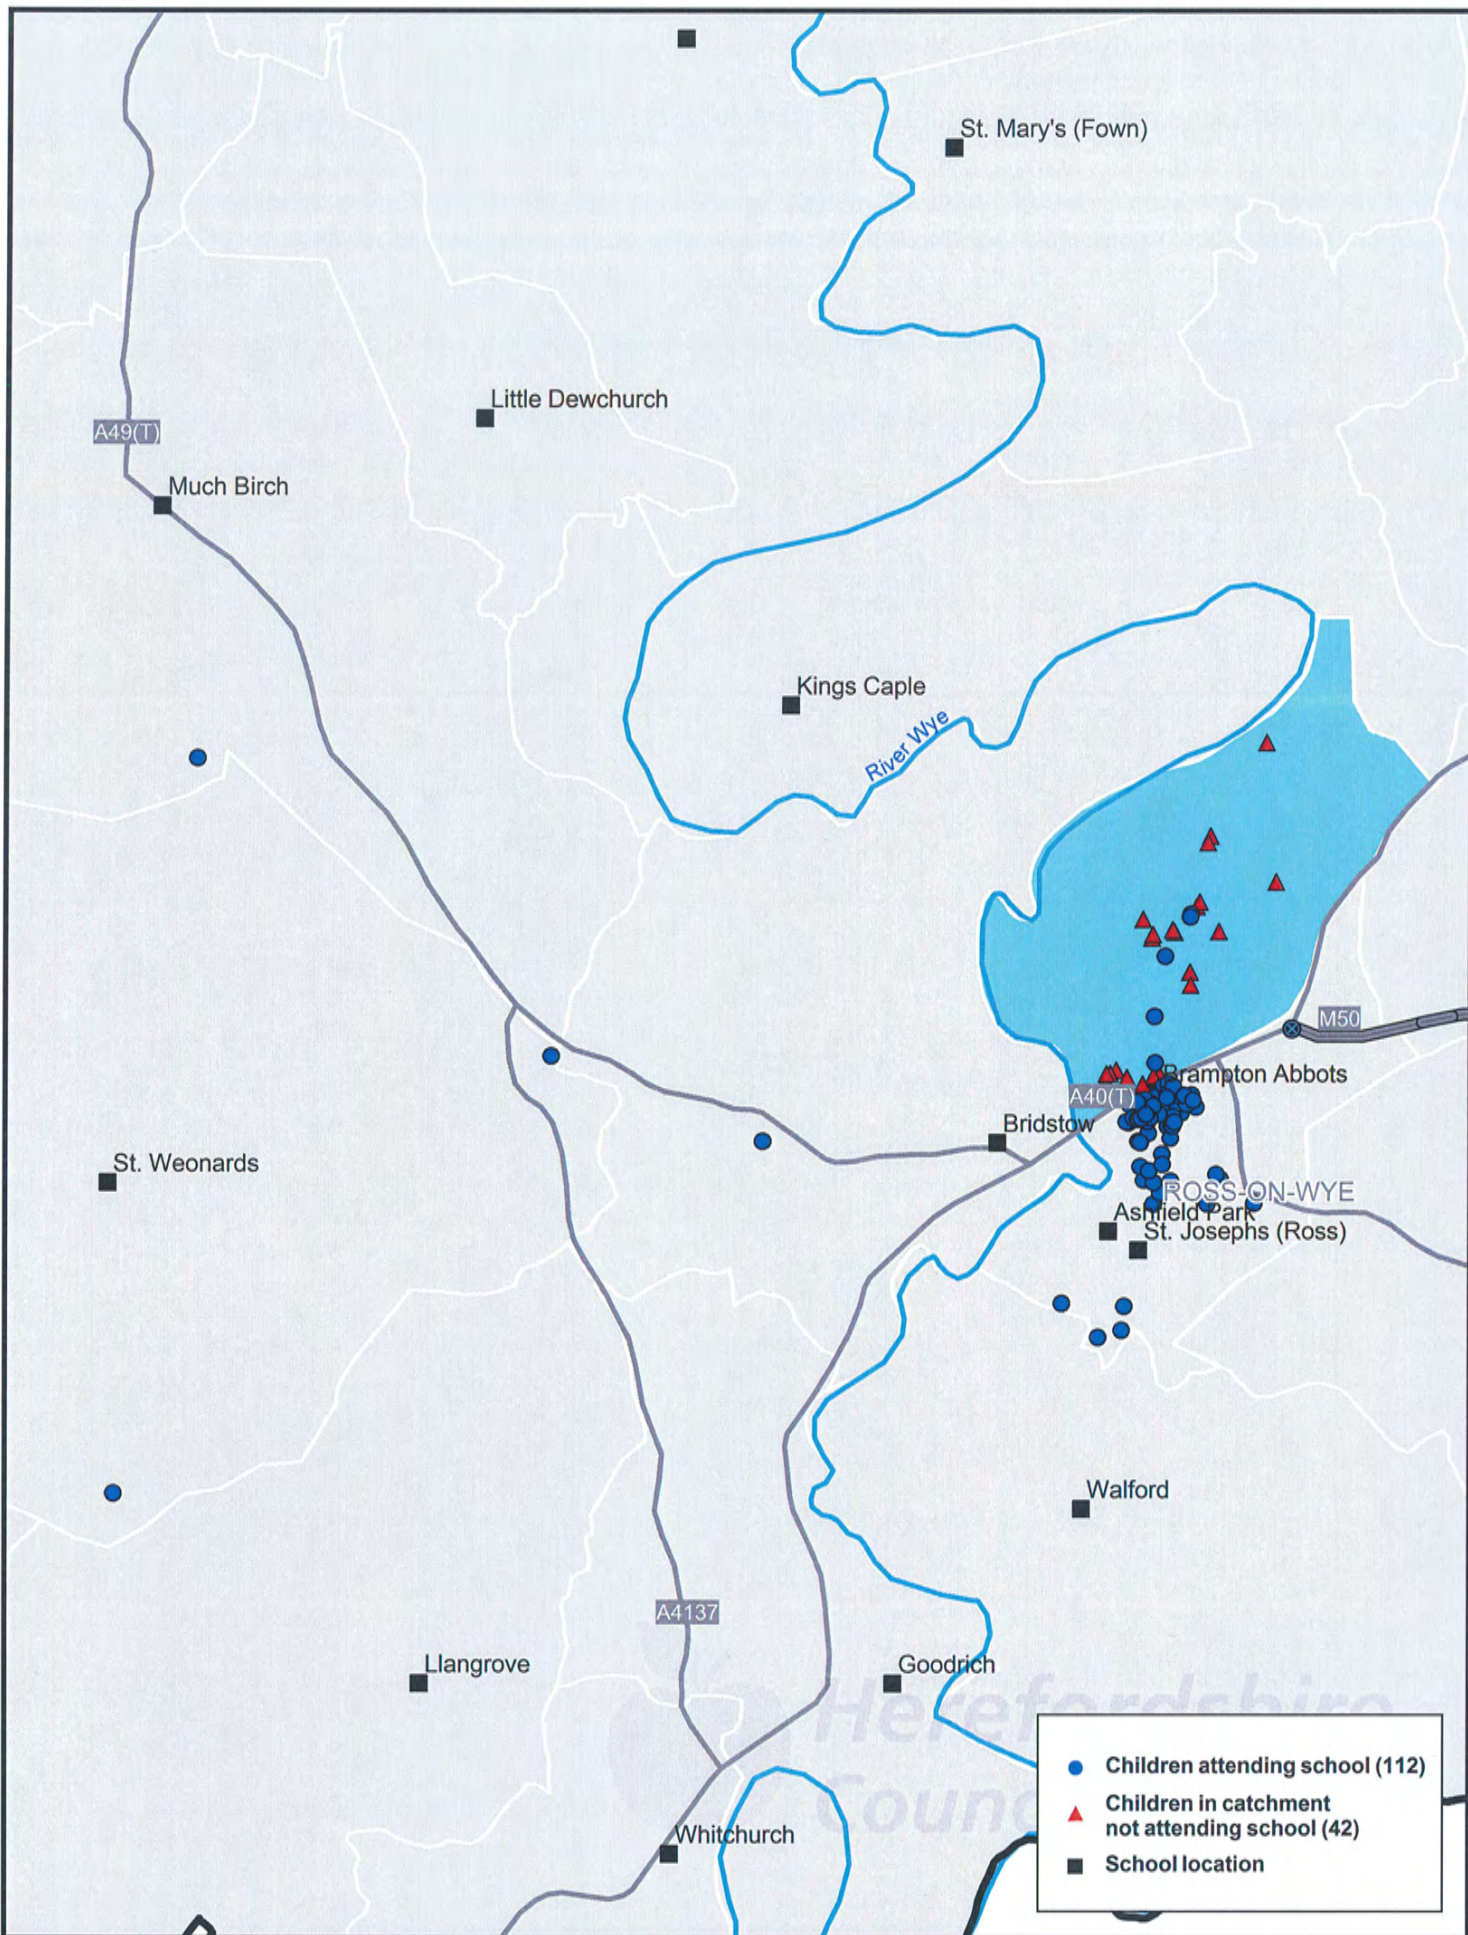

Distribution of Children Attending Brampton Abbots CE Primary School or Where it is the Nearest School

Scale 1:75,000

Map produced February 2015 using Autumn Term 2014 School Census Data
 © Crown copyright and database rights (2015) Ordnance Survey (100024168)

Education & Commissioning
 Children's Wellbeing
 Herefordshire Council
 Plough Lane
 Hereford, HR4 0LE

Distribution of Children Attending Brampton Abbots CE Primary School or Resident in its Catchment Area

Scale 1:75,000

Map produced February 2015 using Autumn Term 2014 School Census Data
 © Crown copyright and database rights (2015) Ordnance Survey (100024168)

Education & Commissioning
 Children's Wellbeing
 Herefordshire Council
 Plough Lane
 Hereford, HR4 0LE