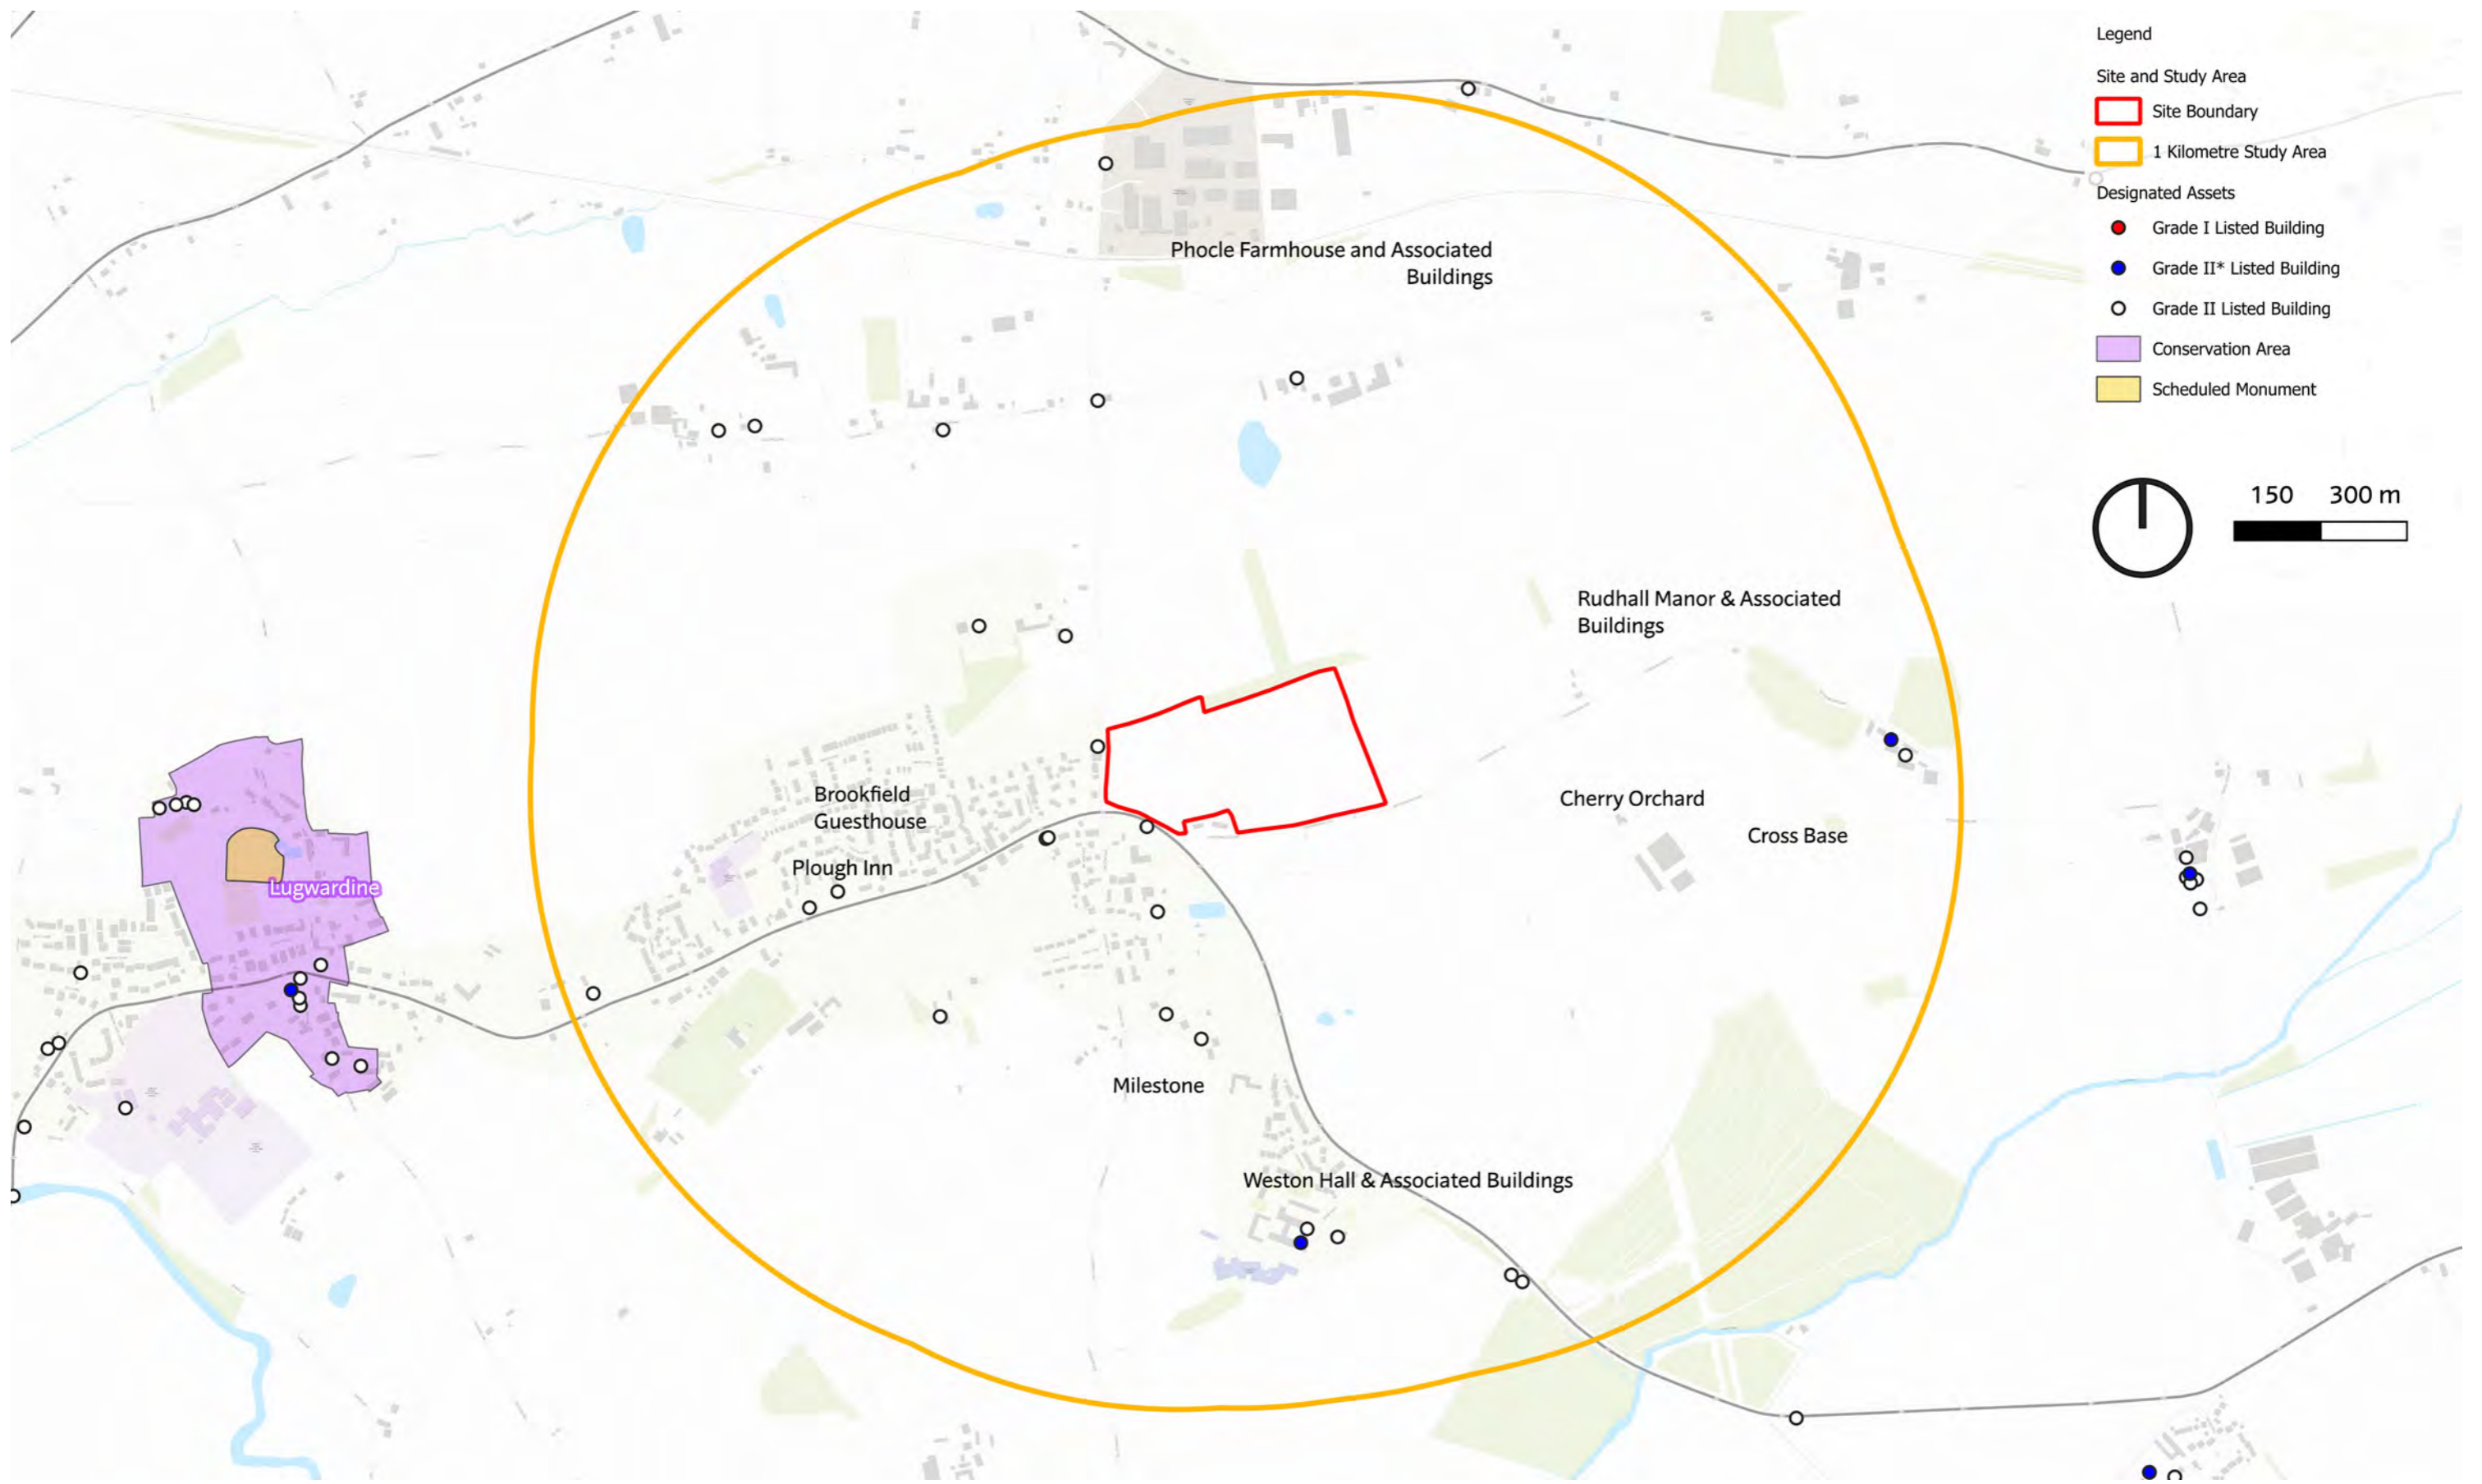

SITE NAME: LAND ADJOINING NURSERY COTTAGES, BARTESTREE

FIGURE 17.2
SITE MARKED ON 1886 OS MAP

© ESRI (2023) and Google Satellite (2023)

November 2023

Land adjoining Nursery Cottages, Bartestree.indd

STRATEGIC SITE ALLOCATION
HERITAGE IMPACT ASSESSMENTS
HEREFORDSHIRE COUNCIL

SITE NAME: LAND ADJOINING NURSERY COTTAGES, BARTESTREE

FIGURE 17.3
LOCATION OF SITE AND STUDY AREAS

© ESRI (2023) and Google Satellite (2023)

© ESRI (2023) and Google Satellite (2023)

November 2023
Land adjoining Nursery Cottages, Bartestree.indd

STRATEGIC SITE ALLOCATION
HERITAGE IMPACT ASSESSMENTS
HEREFORDSHIRE COUNCIL

SITE NAME: LAND ADJOINING NURSERY COTTAGES, BARTESTREE

FIGURE 17.5
NON-DESIGNATED ASSETS WITHIN AND AROUND
THE SITE

© ESRI (2023) and Google Satellite (2023)

FIGURE 17.6
DESIGNATED ASSETS WITHIN THE SITE
AND 1KM STUDY AREA

© ESRI (2023) and Google Satellite (2023)

FIGURE 17.7
SIGNIFICANT DESIGNATED ASSETS WITHIN THE SITE
AND 3KM STUDY AREA

© ESRI (2023) and Google Satellite (2023)