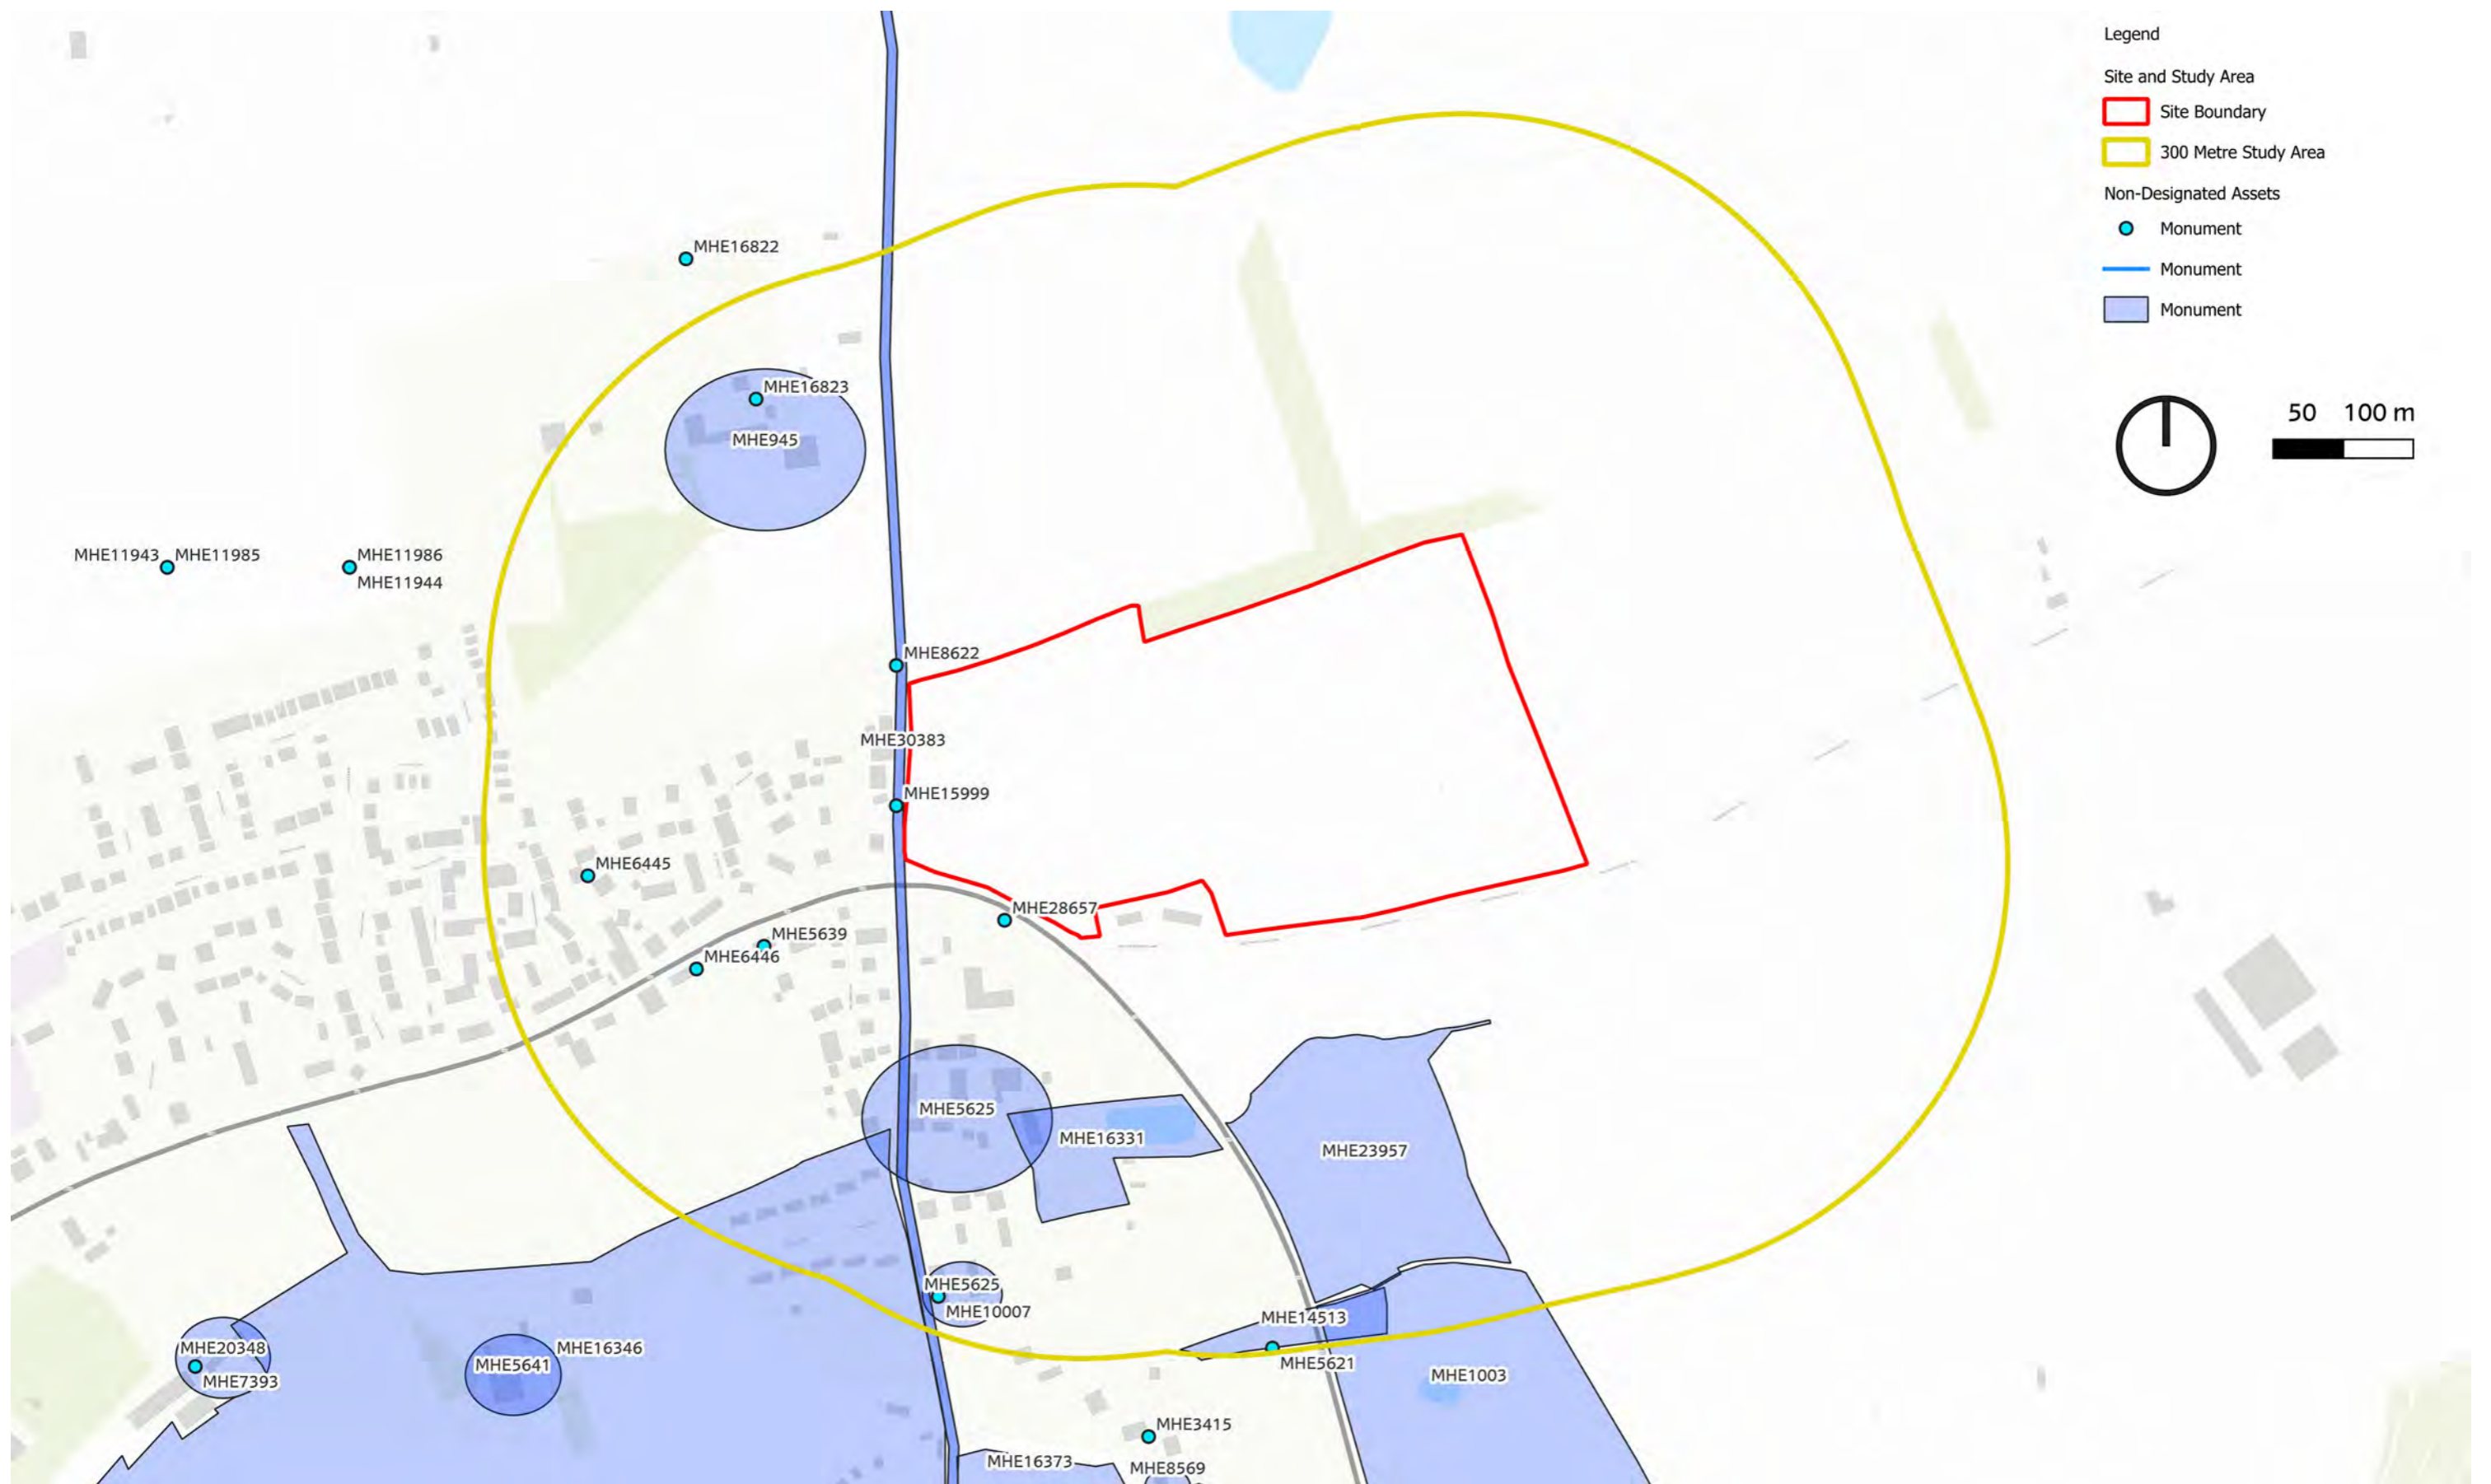

FIGURE 17.1
SITE BOUNDARY

© ESRI (2023) and Google Satellite (2023)

November 2023

Land adjoining Nursery Cottages, Bartestree.indd

STRATEGIC SITE ALLOCATION
HERITAGE IMPACT ASSESSMENTS
HEREFORDSHIRE COUNCIL

SITE NAME: LAND ADJOINING NURSERY COTTAGES, BARTESTREE

FIGURE 17.2
SITE MARKED ON 1886 OS MAP

© ESRI (2023) and Google Satellite (2023)

November 2023

Land adjoining Nursery Cottages, Bartestree.indd

STRATEGIC SITE ALLOCATION
HERITAGE IMPACT ASSESSMENTS
HEREFORDSHIRE COUNCIL

SITE NAME: LAND ADJOINING NURSERY COTTAGES, BARTESTREE

FIGURE 17.3
LOCATION OF SITE AND STUDY AREAS

© ESRI (2023) and Google Satellite (2023)

© ESRI (2023) and Google Satellite (2023)

November 2023
Land adjoining Nursery Cottages, Bartestree.indd

STRATEGIC SITE ALLOCATION
HERITAGE IMPACT ASSESSMENTS
HEREFORDSHIRE COUNCIL

SITE NAME: LAND ADJOINING NURSERY COTTAGES, BARTESTREE

FIGURE 17.5
NON-DESIGNATED ASSETS WITHIN AND AROUND
THE SITE

© ESRI (2023) and Google Satellite (2023)