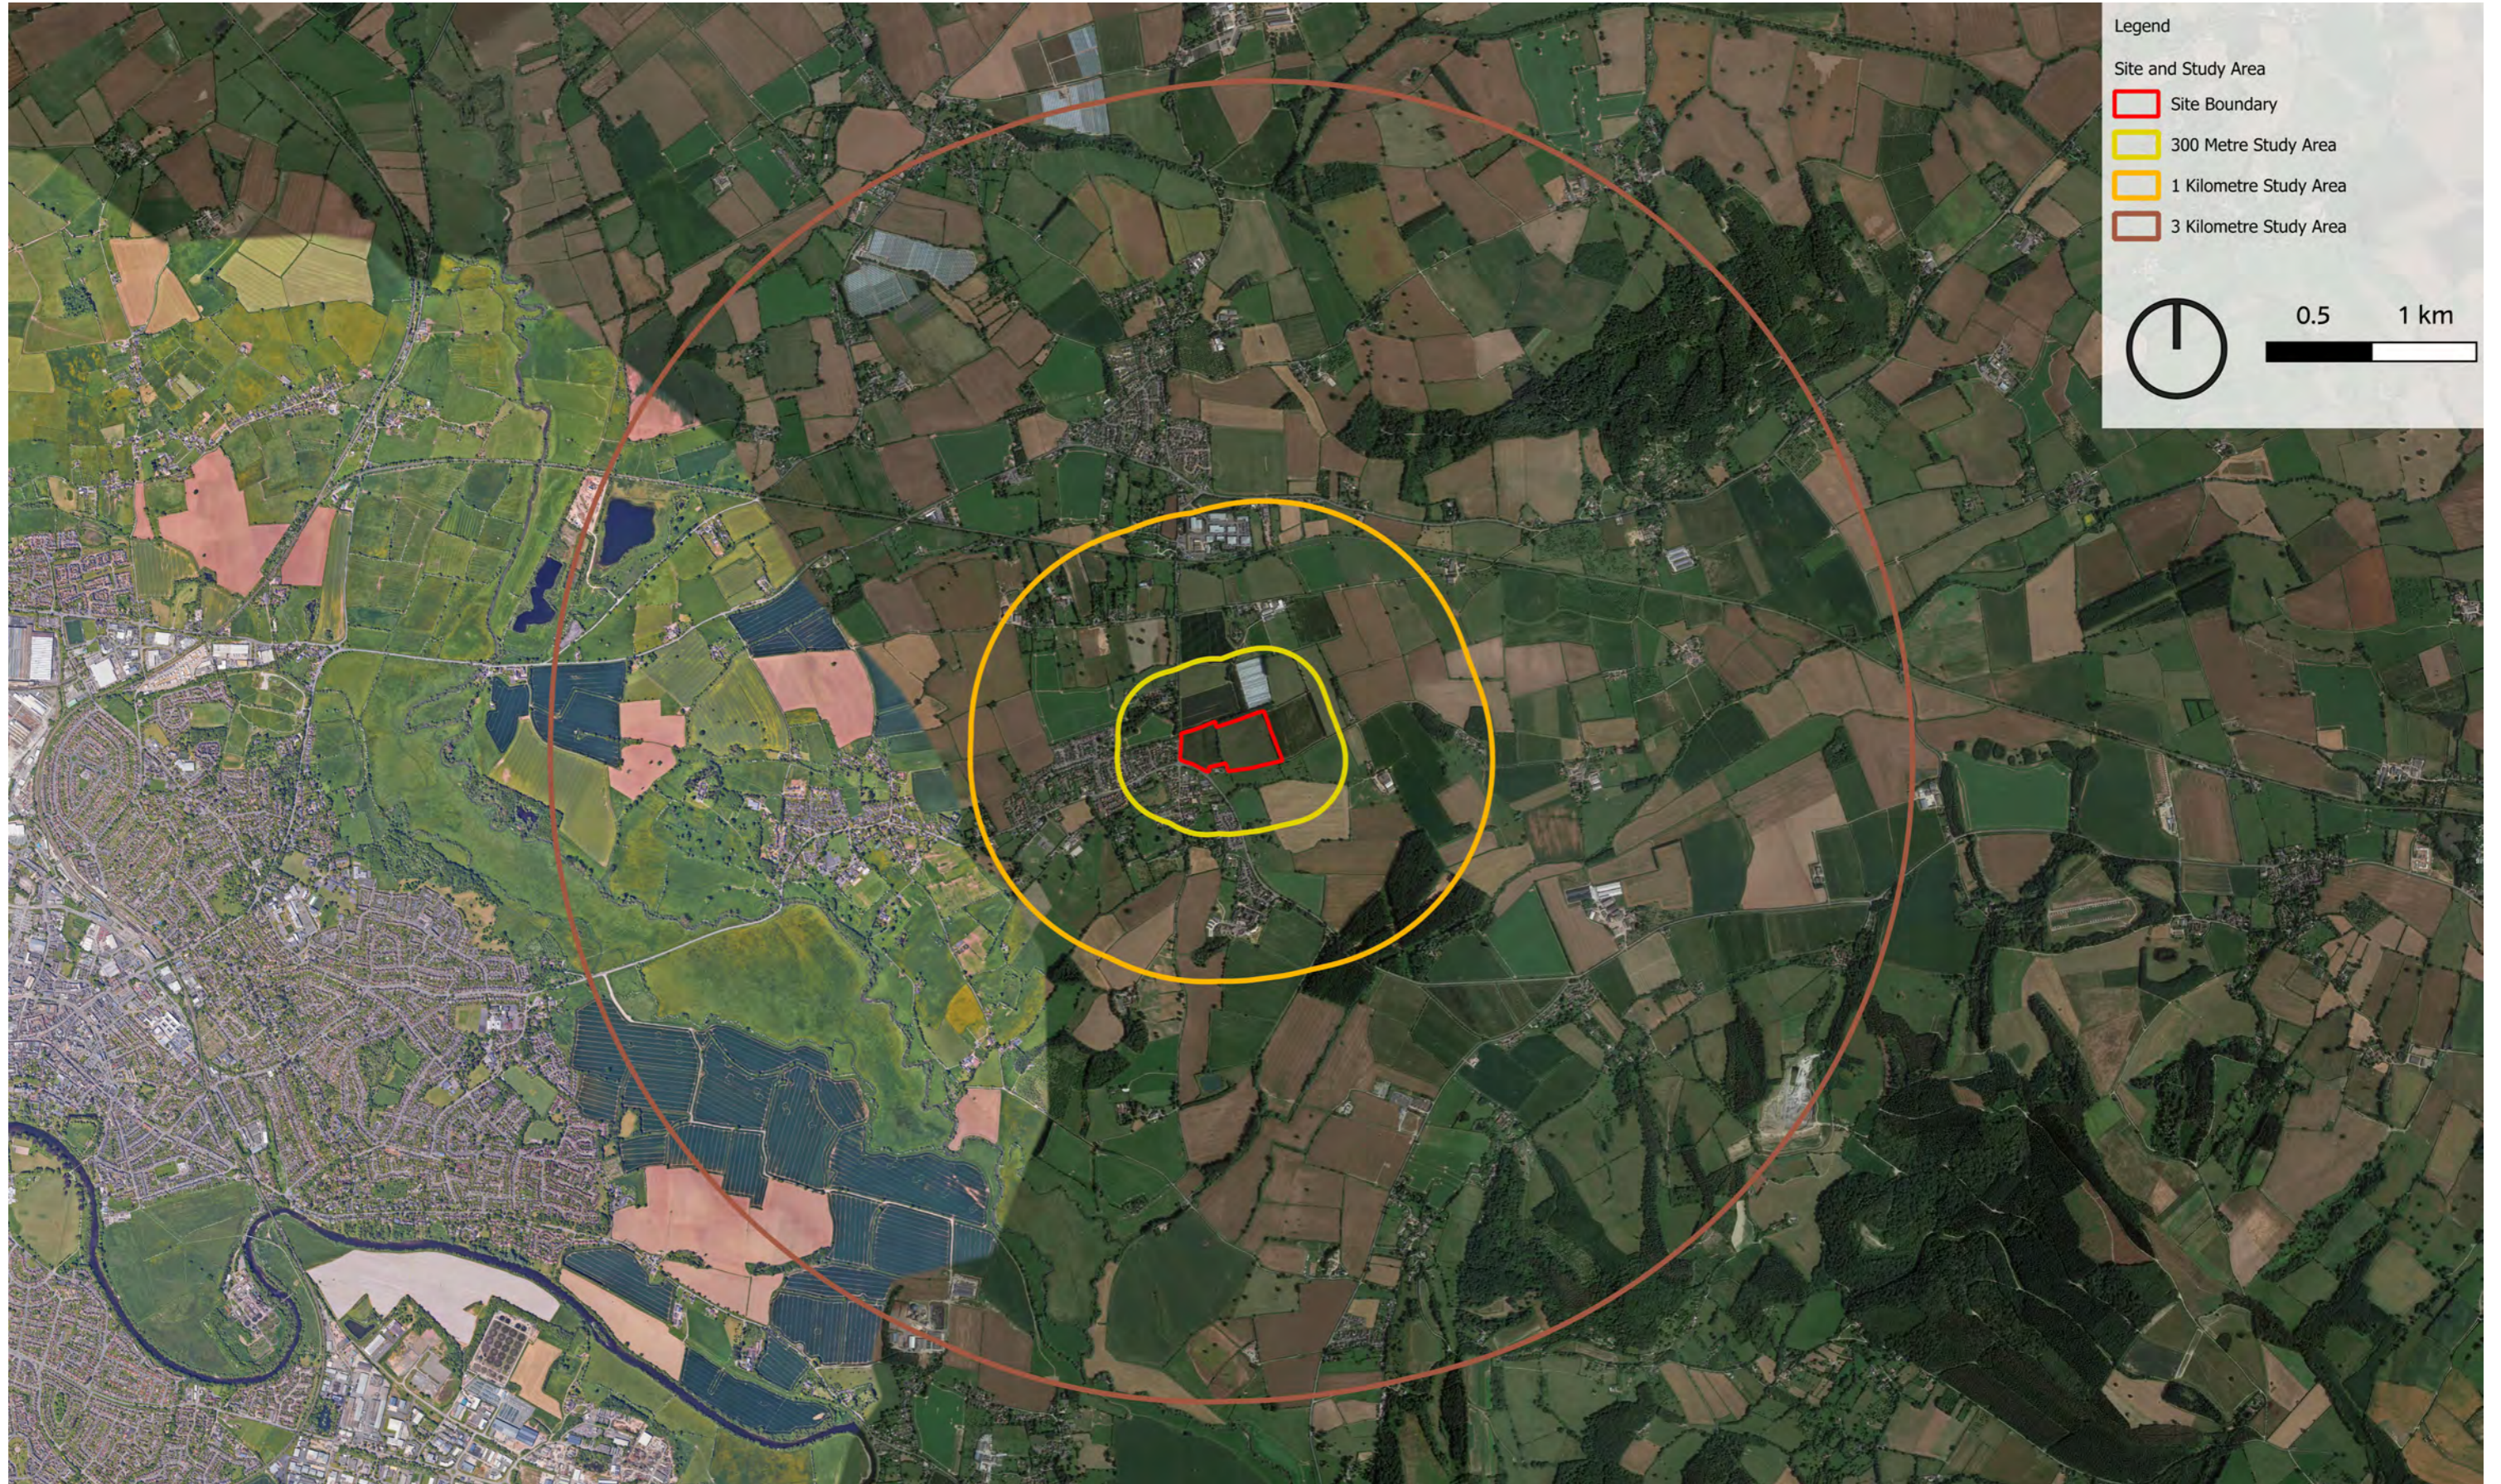

© ESRI (2023) and Google Satellite (2023)

November 2023

Land adjoining Nursery Cottages, Bartestree.indd

STRATEGIC SITE ALLOCATION
HERITAGE IMPACT ASSESSMENTS
HEREFORDSHIRE COUNCIL

SITE NAME: LAND ADJOINING NURSERY COTTAGES, BARTESTREE

FIGURE 17.1
SITE BOUNDARY

© ESRI (2023) and Google Satellite (2023)

November 2023

Land adjoining Nursery Cottages, Bartestree.indd

STRATEGIC SITE ALLOCATION
HERITAGE IMPACT ASSESSMENTS
HEREFORDSHIRE COUNCIL

SITE NAME: LAND ADJOINING NURSERY COTTAGES, BARTESTREE

FIGURE 17.2
SITE MARKED ON 1886 OS MAP

© ESRI (2023) and Google Satellite (2023)

November 2023

Land adjoining Nursery Cottages, Bartestree.indd

STRATEGIC SITE ALLOCATION
HERITAGE IMPACT ASSESSMENTS
HEREFORDSHIRE COUNCIL

SITE NAME: LAND ADJOINING NURSERY COTTAGES, BARTESTREE

FIGURE 17.3
LOCATION OF SITE AND STUDY AREAS

© ESRI (2023) and Google Satellite (2023)

© ESRI (2023) and Google Satellite (2023)

November 2023
Land adjoining Nursery Cottages, Bartestree.indd