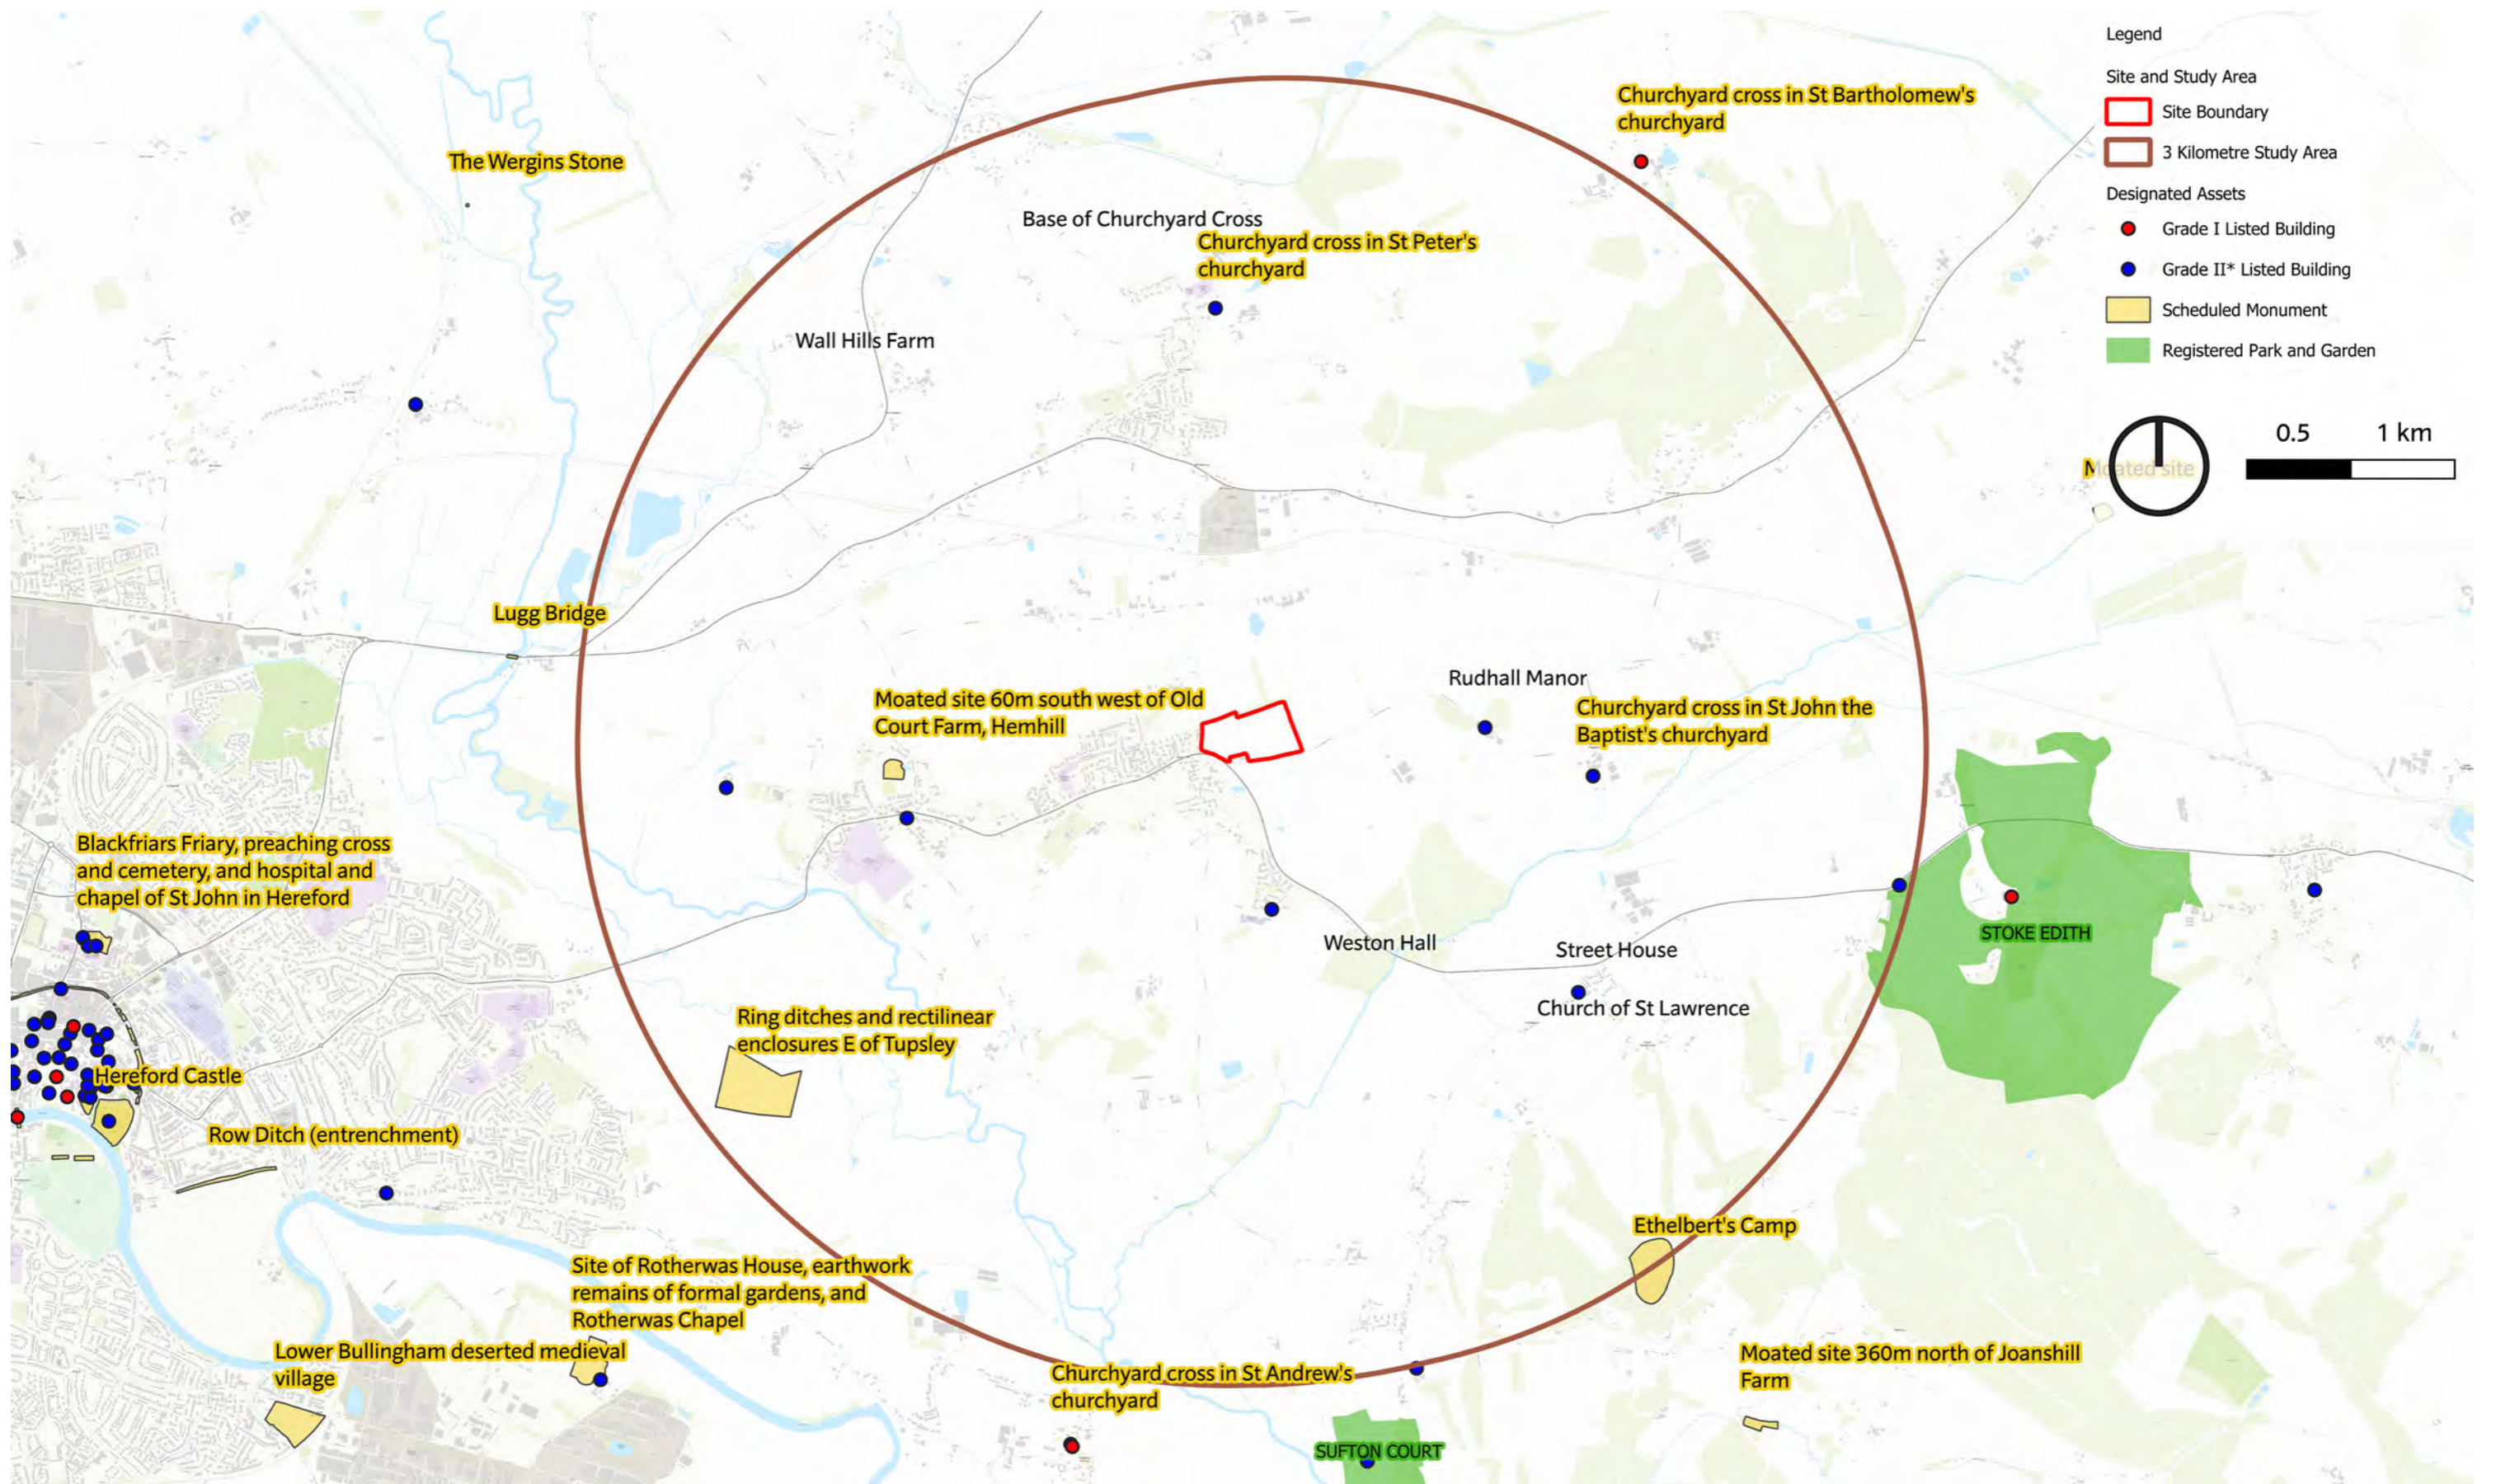

SITE NAME: LAND ADJOINING NURSERY COTTAGES, BARTESTREE

FIGURE 17.2
SITE MARKED ON 1886 OS MAP

© ESRI (2023) and Google Satellite (2023)

November 2023

Land adjoining Nursery Cottages, Bartestree.indd

STRATEGIC SITE ALLOCATION
HERITAGE IMPACT ASSESSMENTS
HEREFORDSHIRE COUNCIL

SITE NAME: LAND ADJOINING NURSERY COTTAGES, BARTESTREE

FIGURE 17.3
LOCATION OF SITE AND STUDY AREAS

© ESRI (2023) and Google Satellite (2023)

© ESRI (2023) and Google Satellite (2023)

November 2023
Land adjoining Nursery Cottages, Bartestree.indd

STRATEGIC SITE ALLOCATION
HERITAGE IMPACT ASSESSMENTS
HEREFORDSHIRE COUNCIL

SITE NAME: LAND ADJOINING NURSERY COTTAGES, BARTESTREE

FIGURE 17.5
NON-DESIGNATED ASSETS WITHIN AND AROUND
THE SITE

© ESRI (2023) and Google Satellite (2023)

FIGURE 17.6
DESIGNATED ASSETS WITHIN THE SITE
AND 1KM STUDY AREA

© ESRI (2023) and Google Satellite (2023)

FIGURE 17.7
SIGNIFICANT DESIGNATED ASSETS WITHIN THE SITE
AND 3KM STUDY AREA

© ESRI (2023) and Google Satellite (2023)