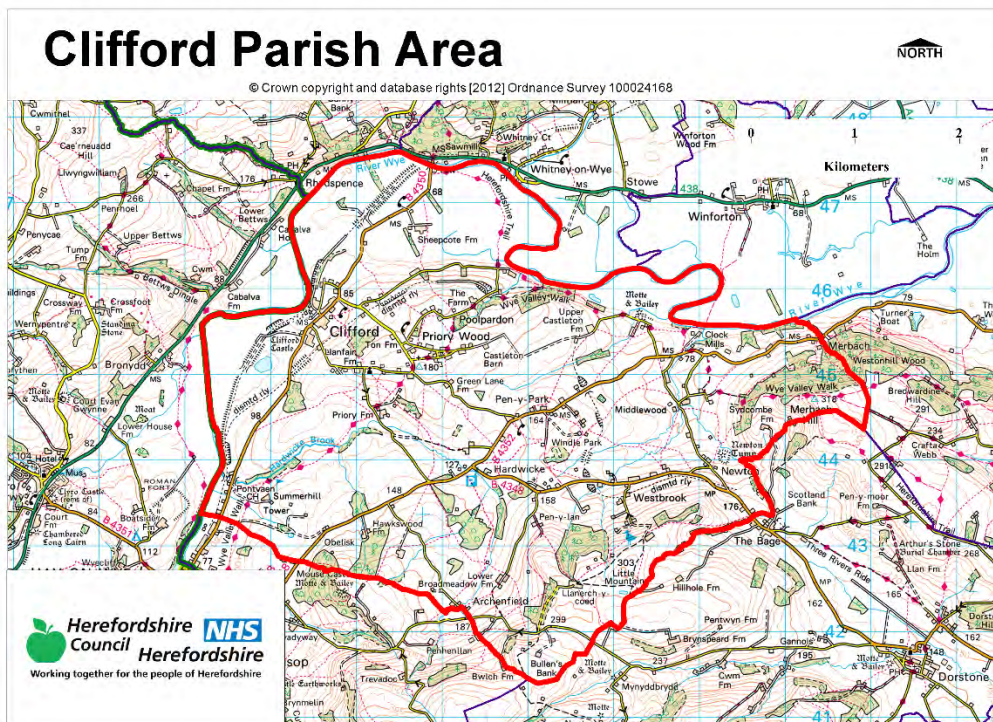

# NEIGHBOURHOOD PLANNING NOTICE

## The Neighbourhood Planning (General) Regulations 2012

Herefordshire Council has **MADE** under Article 19 of the above Regulations the **Clifford Neighbourhood Plan**. This plan now forms part of the Development Plan for Herefordshire.

This plan can be viewed at;

- [www.herefordshire.gov.uk/neighbourhoodplanning](http://www.herefordshire.gov.uk/neighbourhoodplanning)

The Neighbourhood Plan covers the area identified on the map below

Tracey Coleman