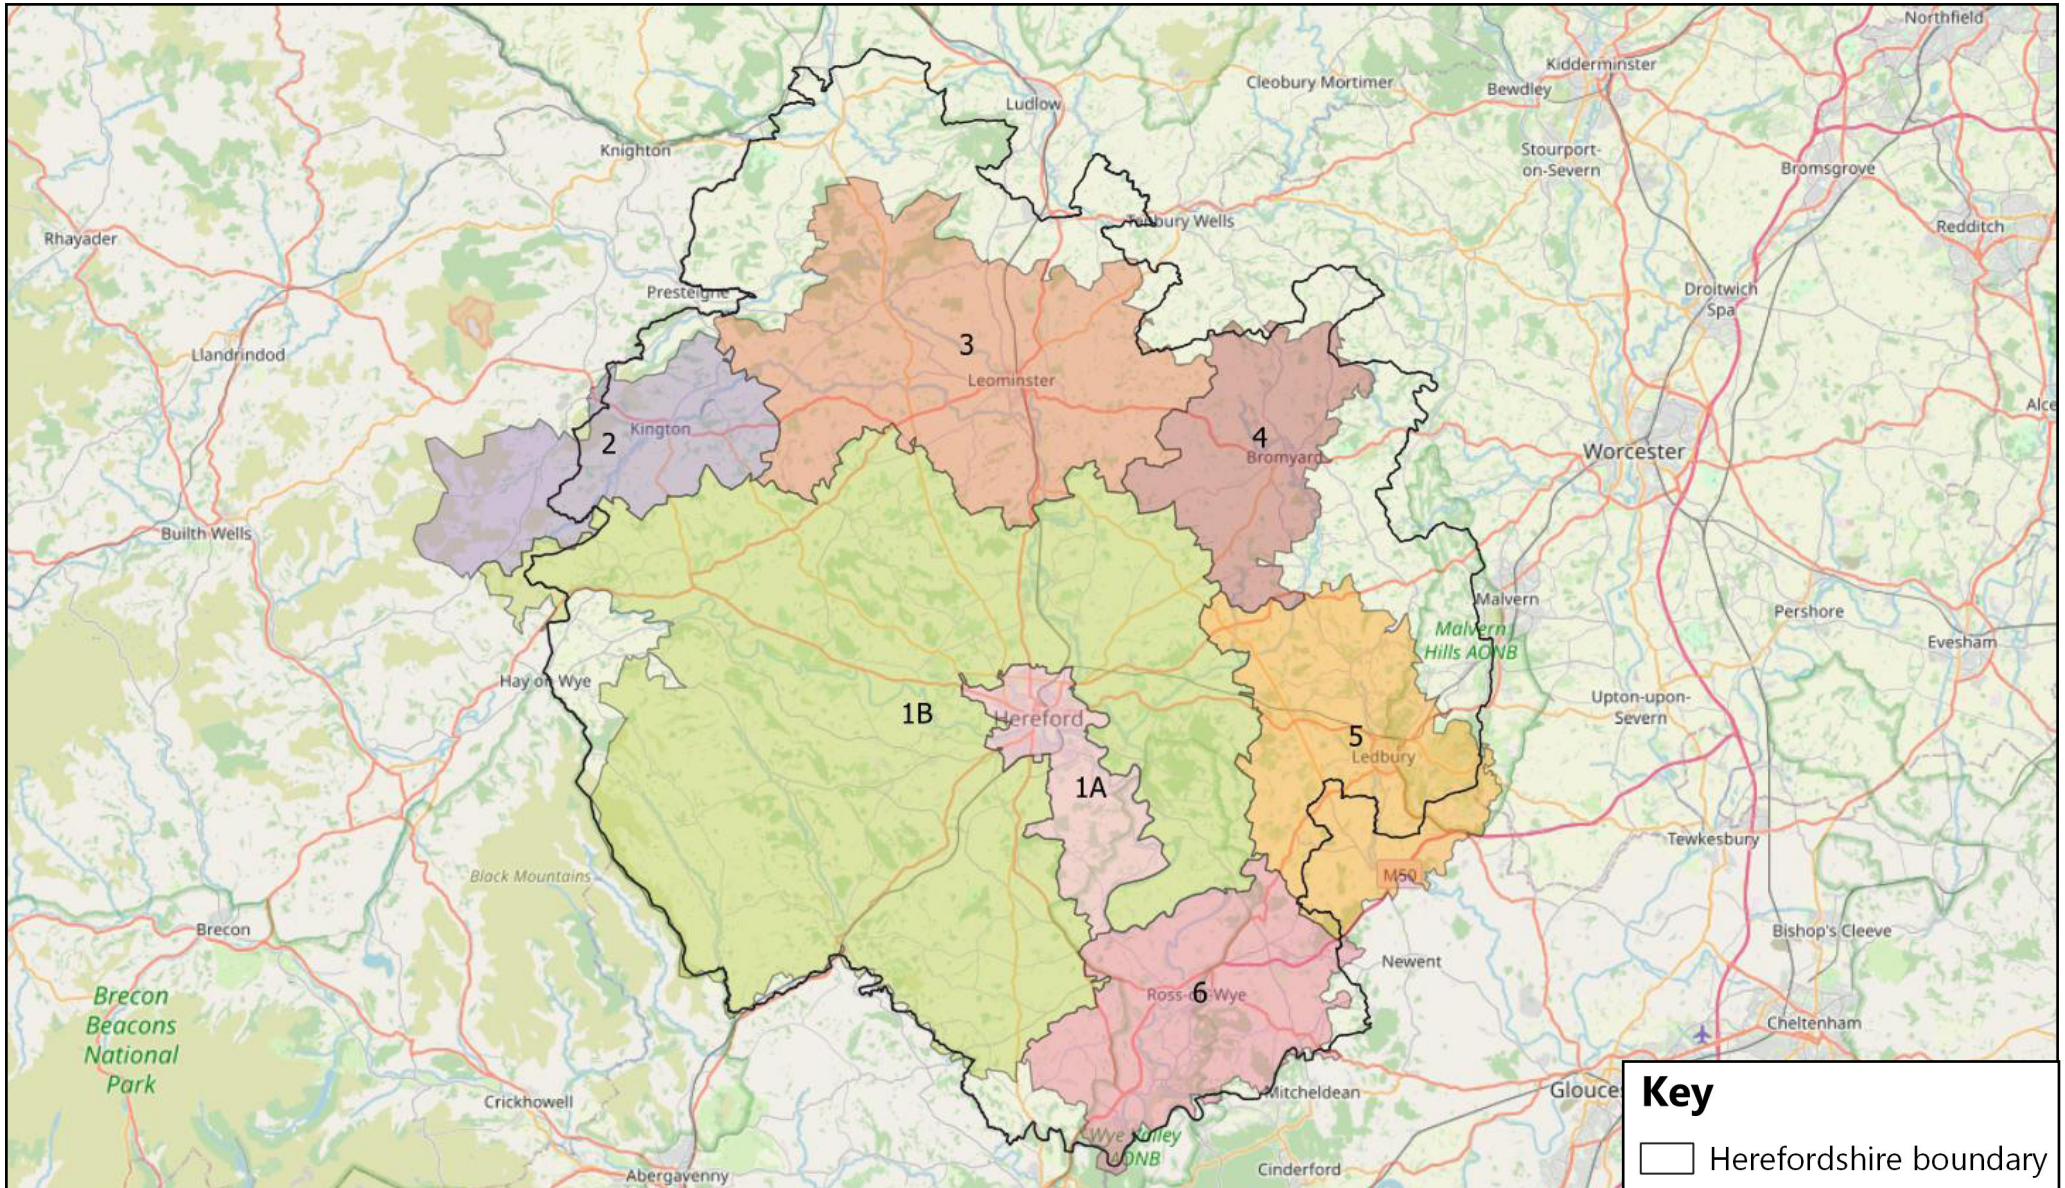

Appendix 1 - Study Area Plan

Map data © OpenStreetMap contributors

	Client
	Herefordshire Council
	Project
	Herefordshire Town Centre and Retail Assessment
	Description
	Study Area Plan