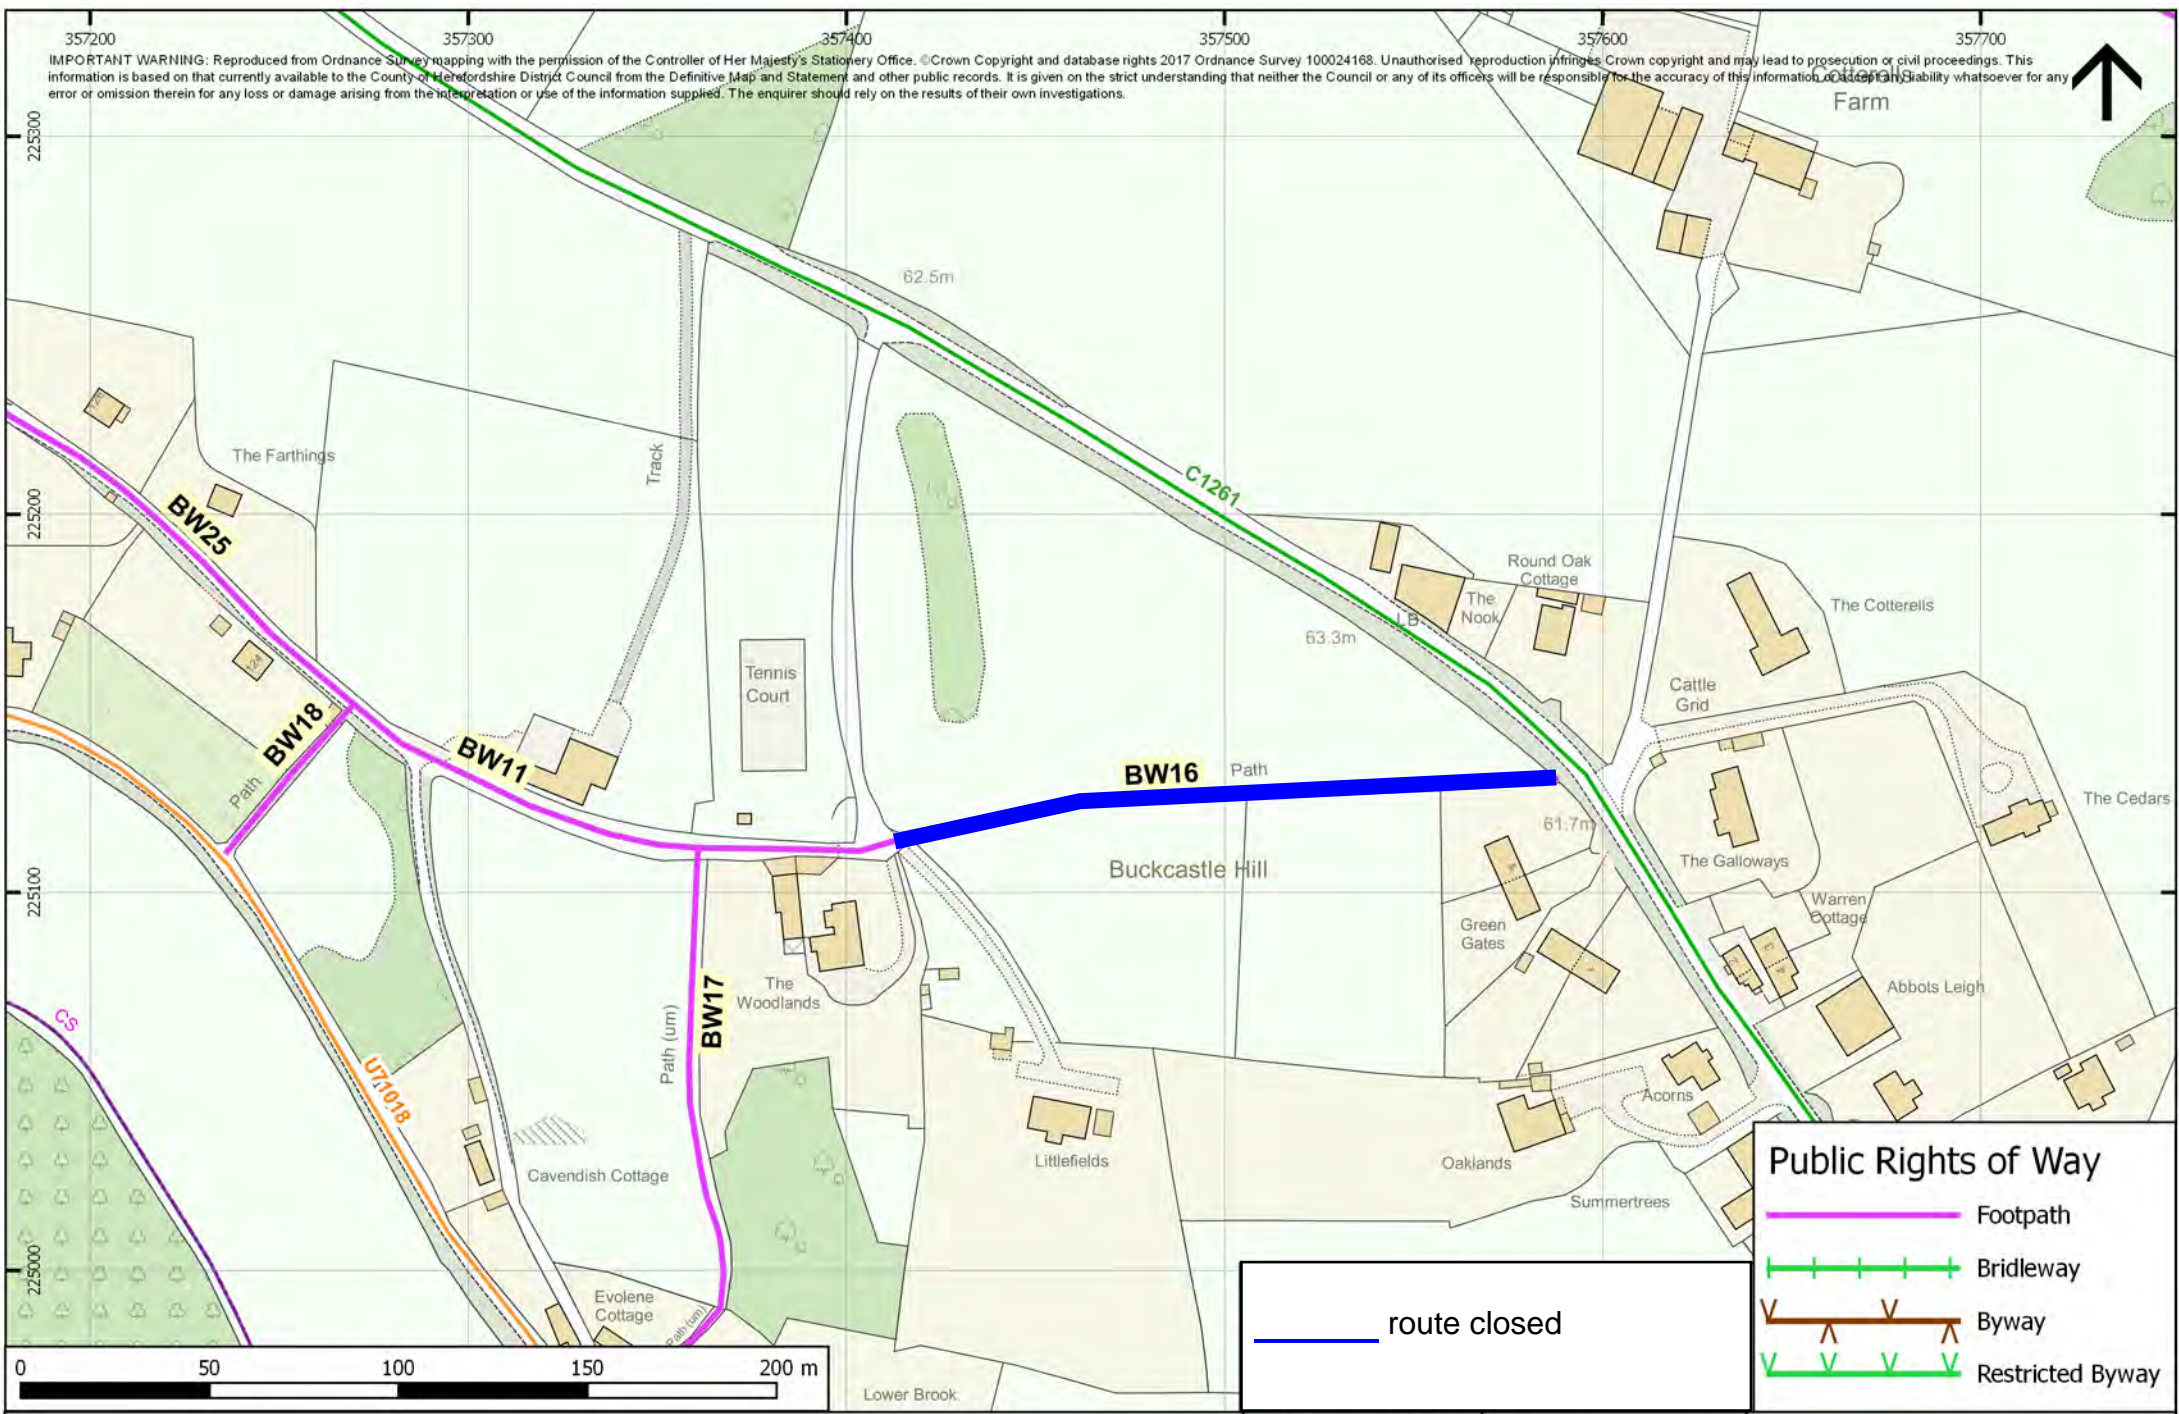

357200 357300 357400 357500 357600 357700
 IMPORTANT WARNING: Reproduced from Ordnance Survey mapping with the permission of the Controller of Her Majesty's Stationery Office. © Crown Copyright and database rights 2017 Ordnance Survey 100024168. Unauthorised reproduction infringes Crown copyright and may lead to prosecution or civil proceedings. This information is based on that currently available to the County of Herefordshire District Council from the Definitive Map and Statement and other public records. It is given on the strict understanding that neither the Council or any of its officers will be responsible for the accuracy of this information or its liability whatsoever for any error or omission therein for any loss or damage arising from the interpretation or use of the information supplied. The enquirer should rely on the results of their own investigations.

Public Rights of Way

-  Footpath
-  Bridleway
-  Byway
-  Restricted Byway

 route closed

Temporary Closure Public Footpath BW16

SCALE: 1:2,000
 DATE:
 PROJECT

Balfour Beatty Living Places
 Unit 3 Thorn Business Park
 Rotherwas
 Hereford HR2 6JT