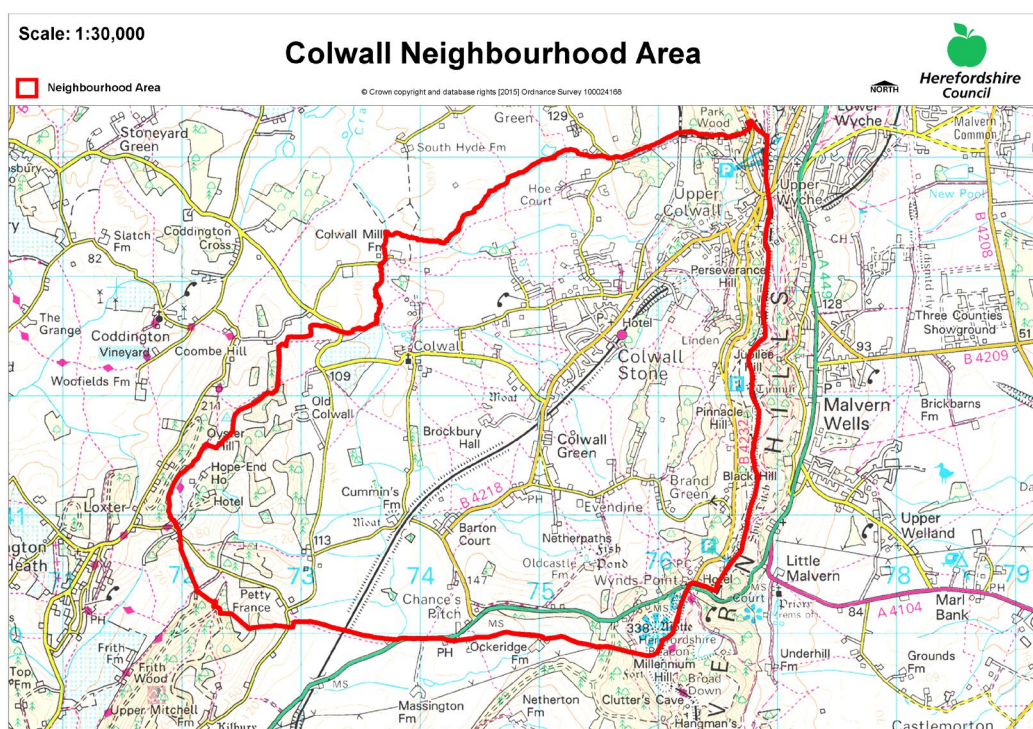

NEIGHBOURHOOD PLANNING NOTICE

The Neighbourhood Planning (General) Regulations 2012

Herefordshire Council has **MADE** under Article 19 of the above Regulations the **Colwall Neighbourhood Plan**. This plan now forms part of the Development Plan for Herefordshire.

This plan can be viewed at;

- www.herefordshire.gov.uk/neighbourhoodplanning

The Neighbourhood Plan covers the area identified on the map below

Marc Willimont

Assistant Director for Regulatory Environment and Waste