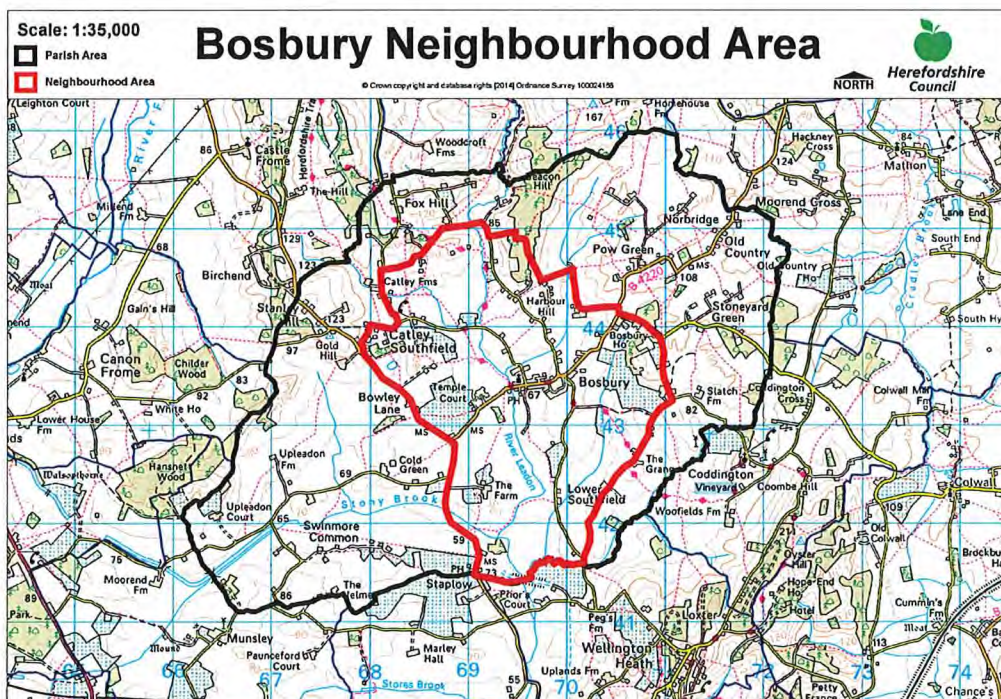

NEIGHBOURHOOD PLANNING NOTICE

The Neighbourhood Planning (General) Regulations 2012

Herefordshire Council has **MADE** under Article 19 of the above Regulations the **Bosbury and Catley Neighbourhood Plan**. This plan now forms part of the Development Plan for Herefordshire.

This plan can be viewed at;

- www.herefordshire.gov.uk/neighbourhoodplanning

The Neighbourhood Plan covers the area identified on the map below

RICHARD GABB

PROGRAMME DIRECTOR- HOUSING AND GROWTH

Date: 27 August 2019