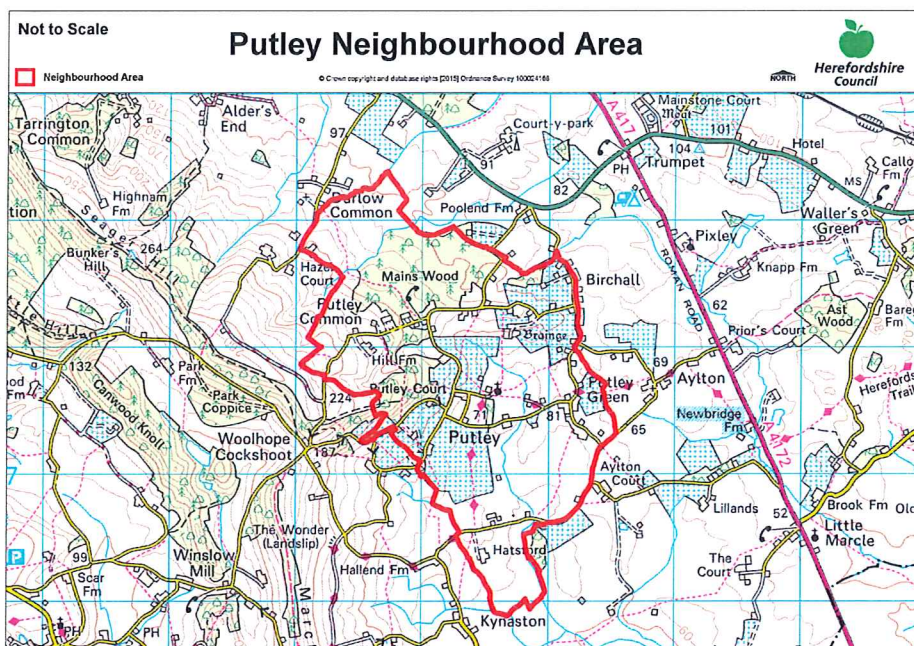

# NEIGHBOURHOOD PLANNING NOTICE

## The Neighbourhood Planning (General) Regulations 2012

Herefordshire Council has **MADE** under Article 19 of the above Regulations the **Putley Neighbourhood Plan**. This plan now forms part of the Development Plan for Herefordshire.

This plan can be viewed at;

- [www.herefordshire.gov.uk/neighbourhoodplanning](http://www.herefordshire.gov.uk/neighbourhoodplanning)
- Hereford Centre – Blueschool House

The Neighbourhood Plan covers the area identified on the map below