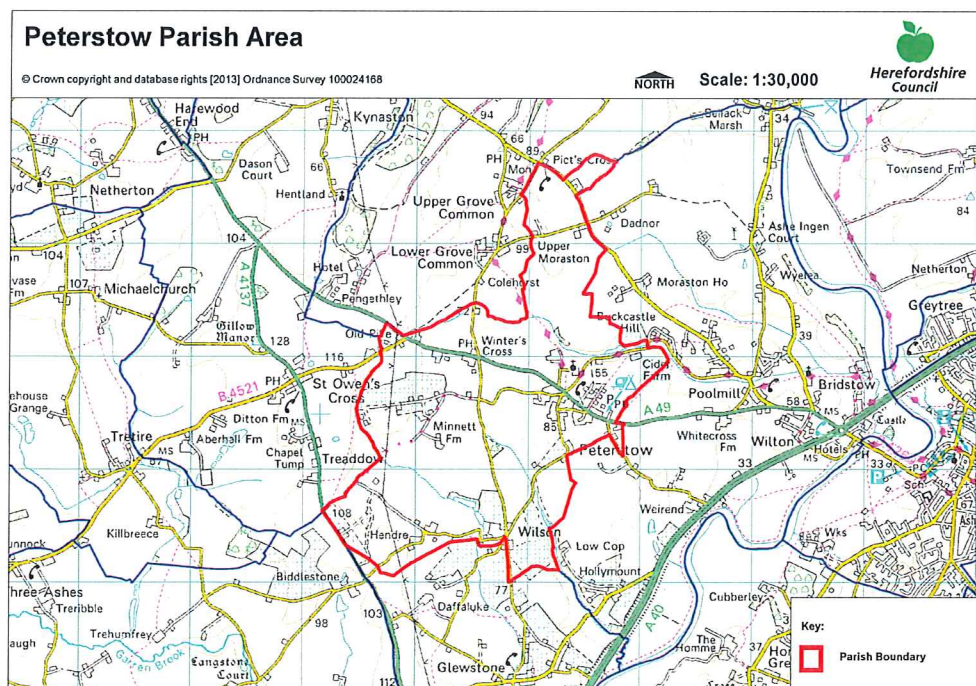

NEIGHBOURHOOD PLANNING NOTICE

The Neighbourhood Planning (General) Regulations 2012

Herefordshire Council has **MADE** under Article 19 of the above Regulations the **Peterstow Neighbourhood Plan**. This plan now forms part of the Development Plan for Herefordshire.

This plan can be viewed at;

- www.herefordshire.gov.uk/neighbourhoodplanning
- Hereford Centre – Blueschool House

The Neighbourhood Plan covers the area identified on the map below

RICHARD GABB
PROGRAMME DIRECTOR- HOUSING AND GROWTH