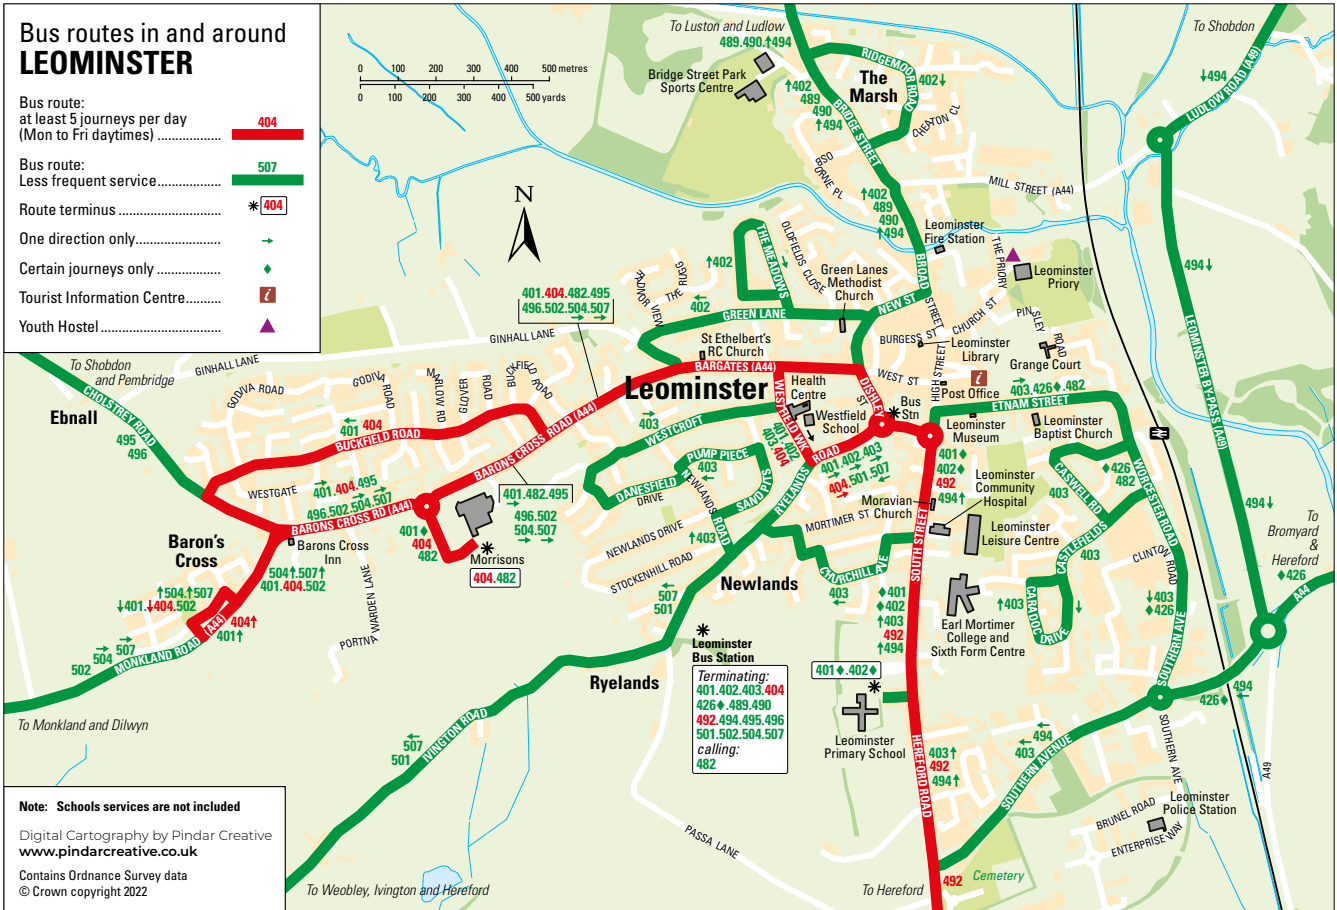

Bus routes in and around LEOMINSTER

- Bus route:
at least 5 journeys per day
(Mon to Fri daytimes) **404**
- Bus route:
Less frequent service..... **507**
- Route terminus ***404**
- One direction only..... **→**
- Certain journeys only..... **◆**
- Tourist Information Centre..... **?**
- Youth Hostel..... **▲**

Leominster Bus Station

Terminating:
401.402.403.404
426◆.489.490
492.494.495.496
501.502.504.507
calling:
482

Note: Schools services are not included

Digital Cartography by Pindar Creative
www.pindarcreative.co.uk

Contains Ordnance Survey data
© Crown copyright 2022