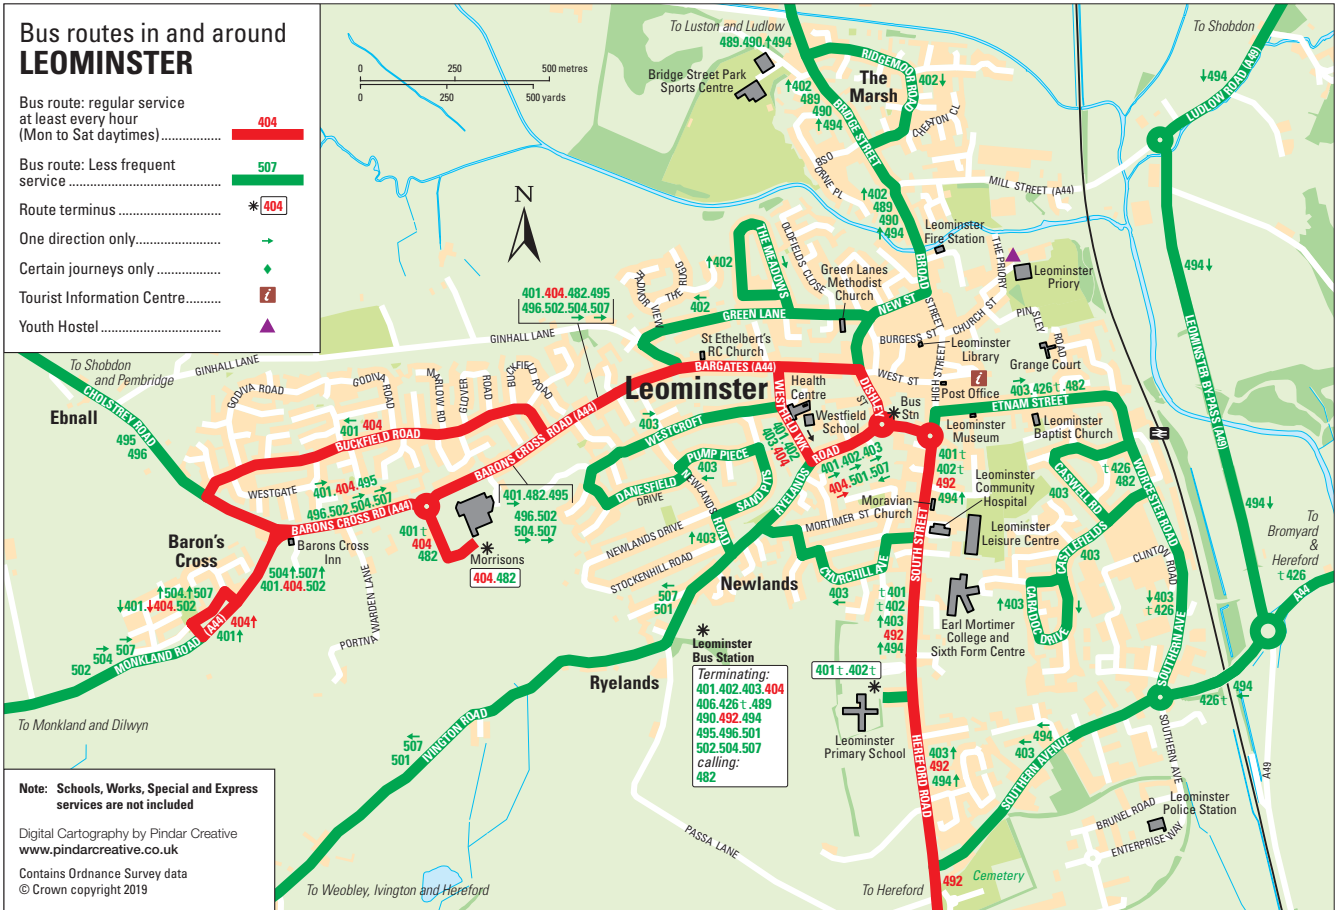

# Bus routes in and around LEOMINSTER

- Bus route: regular service at least every hour (Mon to Sat daytimes)..... **404**
- Bus route: Less frequent service..... **507**
- Route terminus..... \* **404**
- One direction only..... →
- Certain journeys only..... ◆
- Tourist Information Centre..... **?**
- Youth Hostel..... ▲

**Note: Schools, Works, Special and Express services are not included**

Digital Cartography by Pindar Creative  
[www.pindarcreative.co.uk](http://www.pindarcreative.co.uk)

Contains Ordnance Survey data  
 © Crown copyright 2019

**Leominster Bus Station**  
 Terminating: 401, 402, 403, 404, 406, 426, 489, 490, 492, 494, 495, 496, 501, 502, 504, 507  
 calling: 482