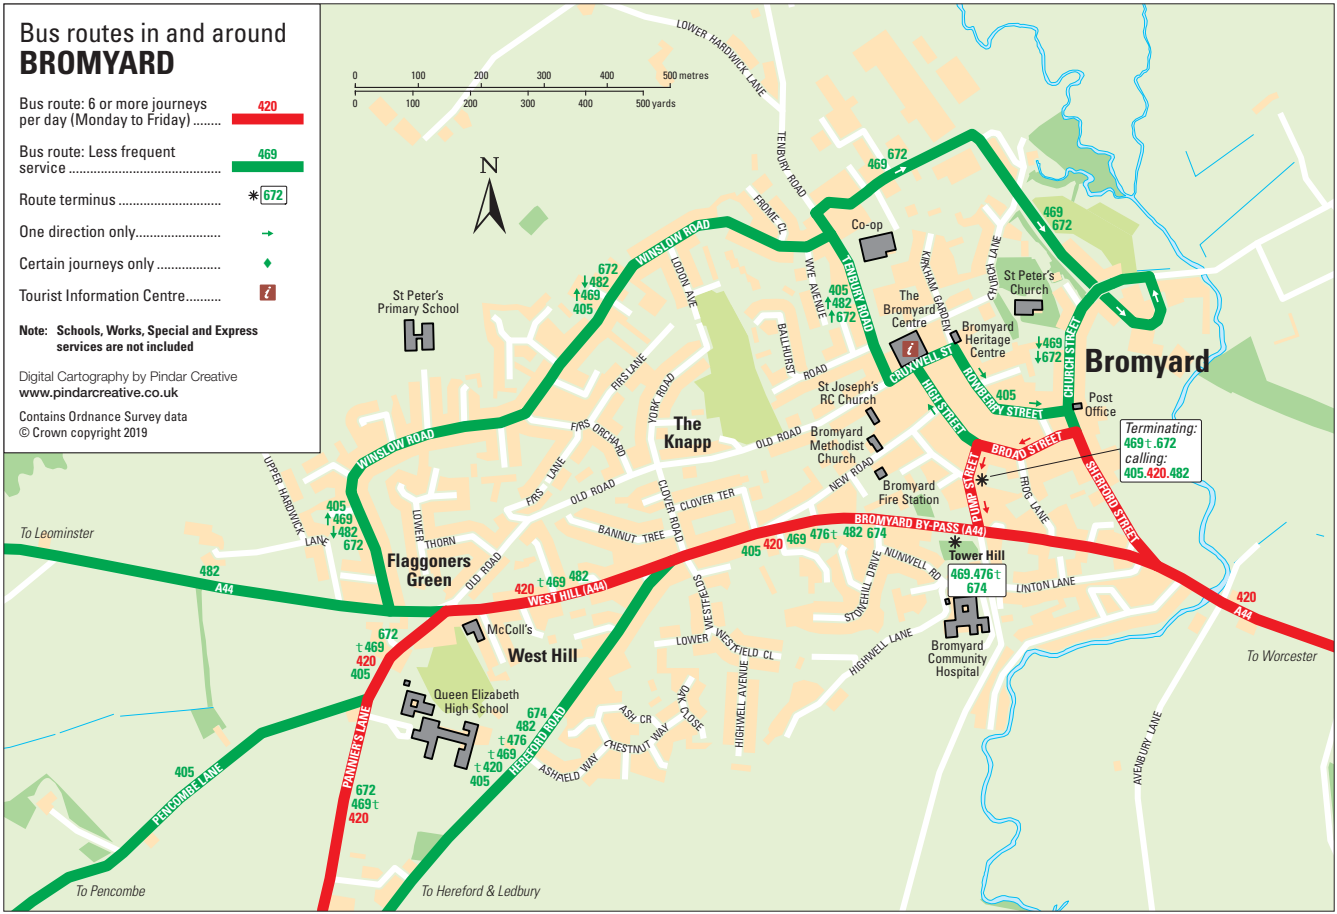

Bus routes in and around BROMYARD

Bus route: 6 or more journeys per day (Monday to Friday) **420**

Bus route: Less frequent service **469**

Route terminus * **672**

One direction only →

Certain journeys only ◆

Tourist Information Centre **T**

Note: Schools, Works, Special and Express services are not included

Digital Cartography by Pindar Creative
www.pindarcreative.co.uk

Contains Ordnance Survey data
© Crown copyright 2019

Terminating:
469 t 672
calling:
405 420 482

BROMYARD BY-PASS (A44)

Tower Hill
469 476 t
674

To Leominster

To Pencombe

To Hereford & Ledbury

To Worcester