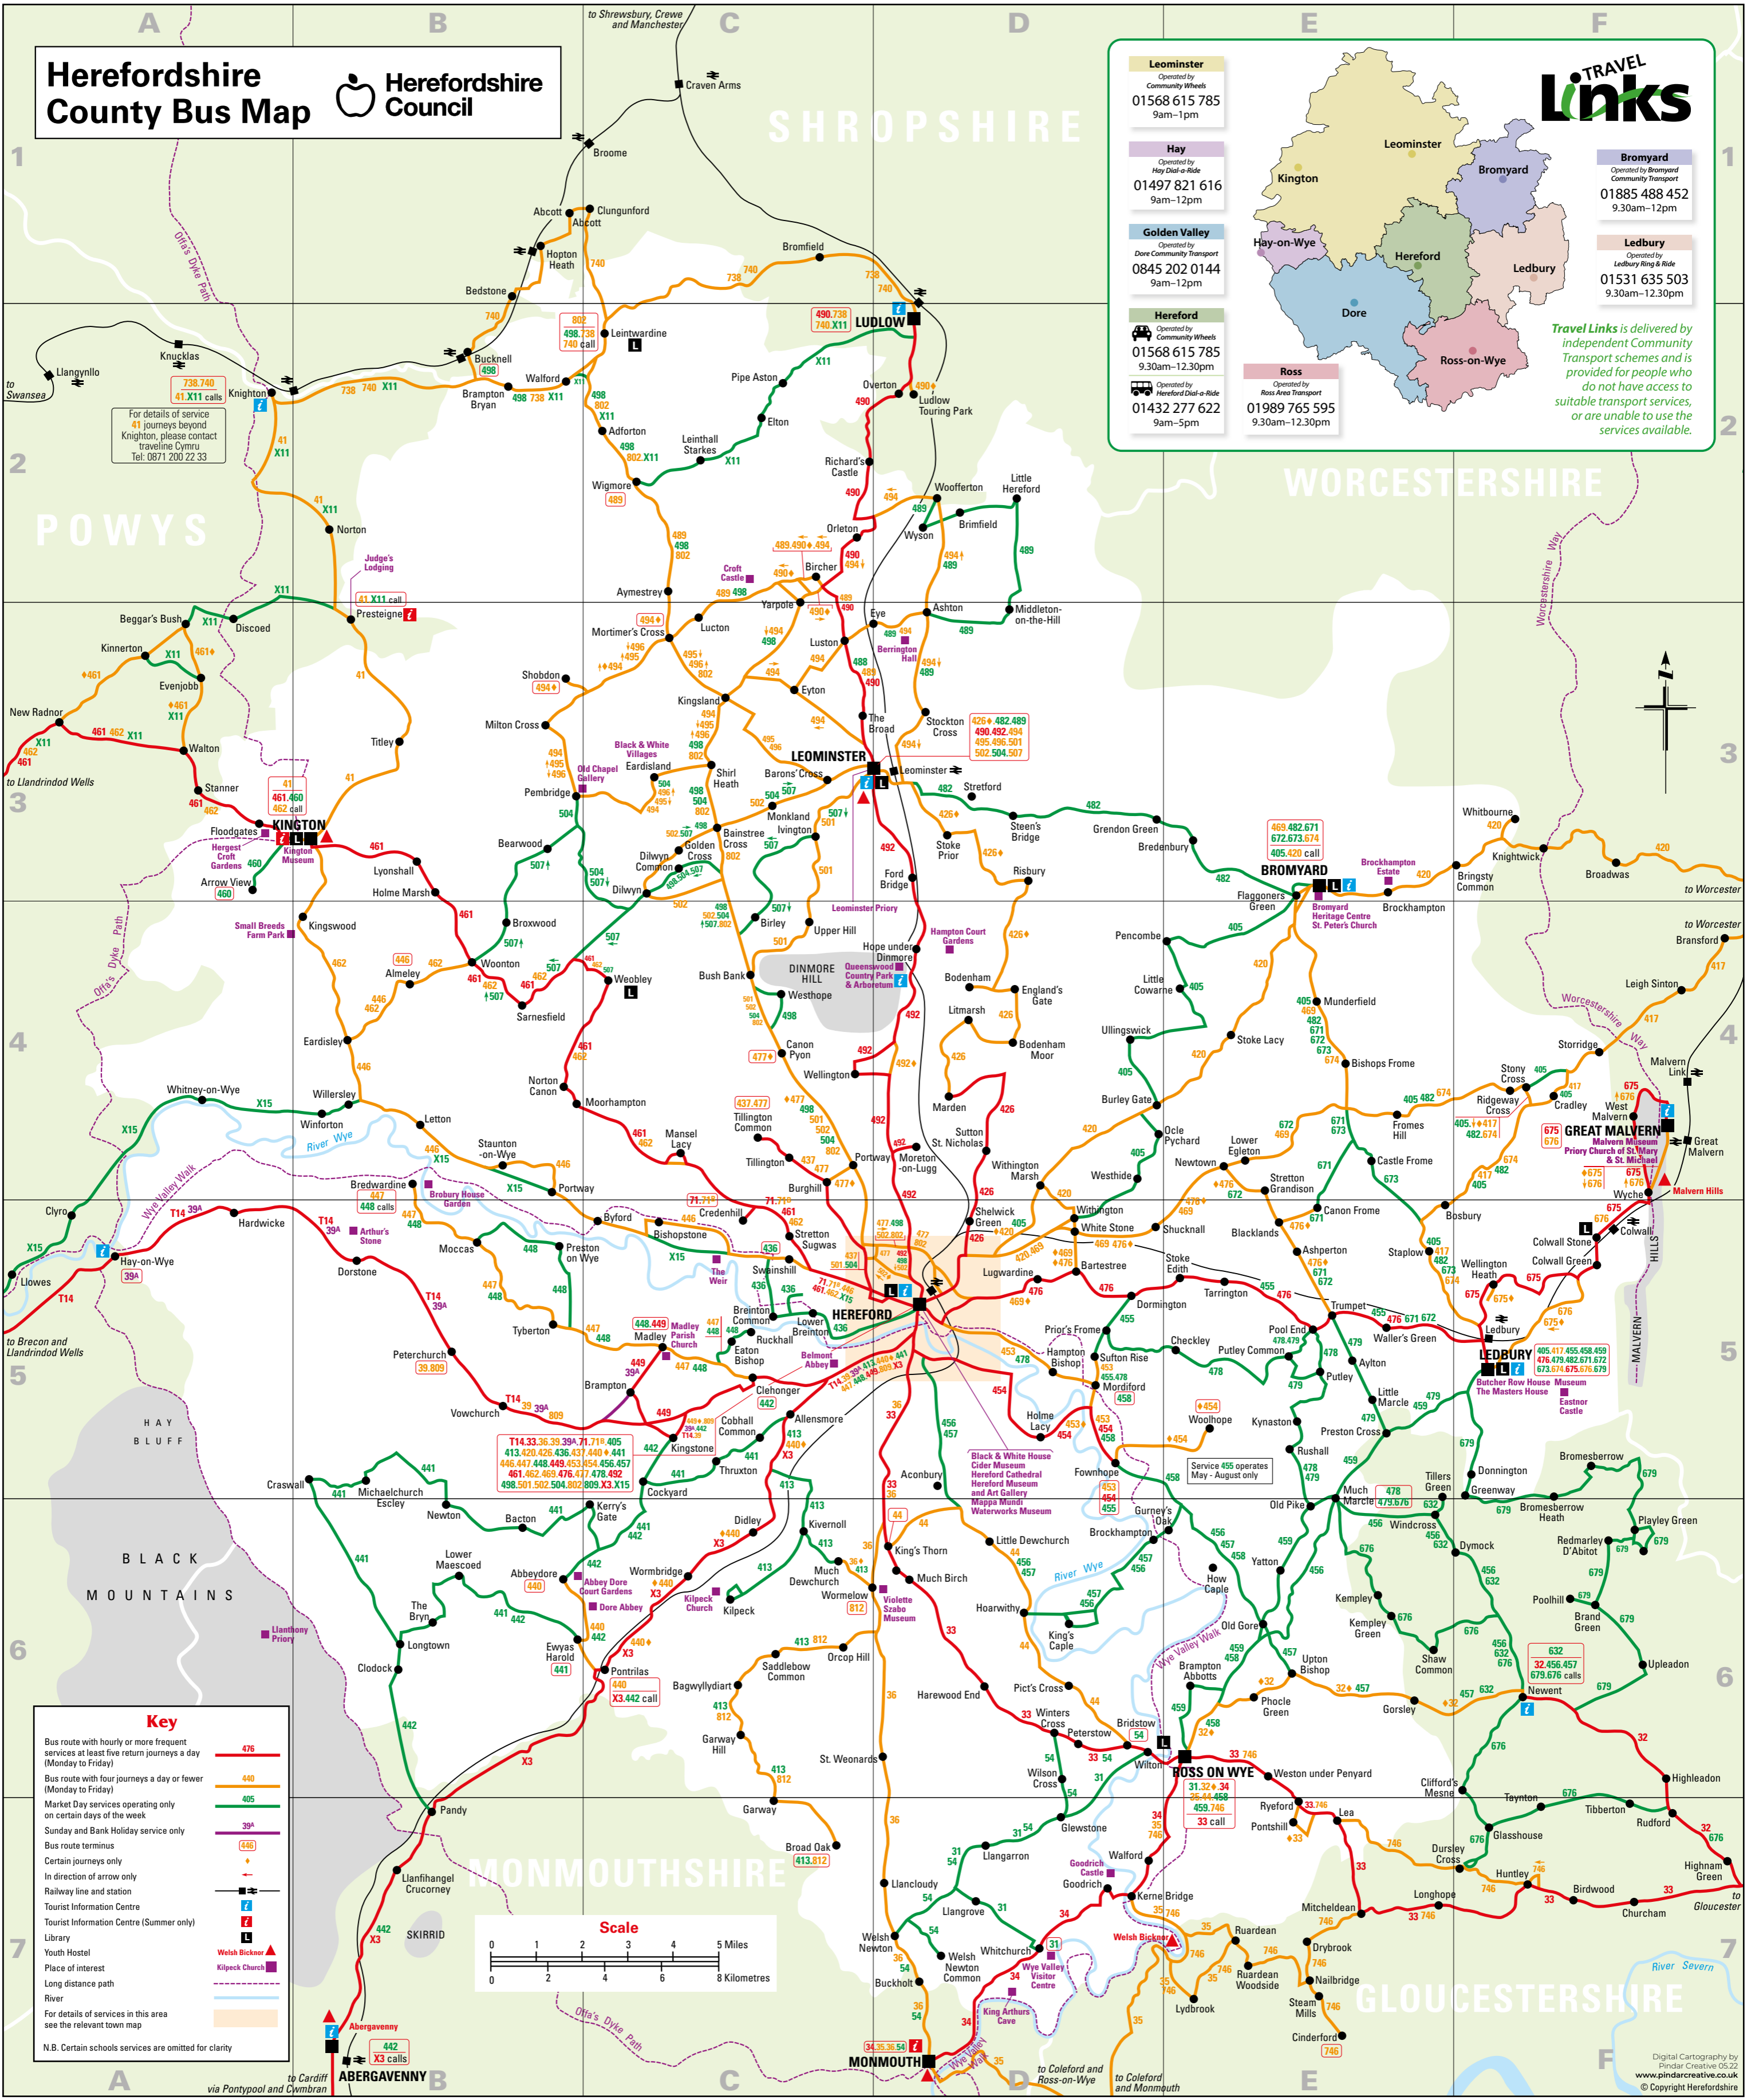

Herefordshire County Bus Map

Leominster
Operated by Community Wheels
01568 615 785
9am-1pm

Hay
Operated by Hay Dial-a-Ride
01497 821 616
9am-12pm

Golden Valley
Operated by Dore Community Transport
0845 202 0144
9am-12pm

Hereford
Operated by Community Wheels
01568 615 785
9.30am-12.30pm

Ross
Operated by Ross Area Transport
01989 765 595
9.30am-12.30pm

Bromyard
Operated by Bromyard Community Transport
01885 488 452
9.30am-12pm

Ledbury
Operated by Ledbury Ring & Ride
01531 635 503
9.30am-12.30pm

Travel Links is delivered by independent Community Transport schemes and is provided for people who do not have access to suitable transport services, or are unable to use the services available.

T14.33.36.39.39A.71.71R.405.413.420.426.436.437.440.441.446.447.448.449.453.454.456.457.461.462.469.476.477.478.492.498.501.502.504.802.809.X3.X15

Key

- Bus route with hourly or more frequent services at least five return journeys a day (Monday to Friday) —
- Bus route with four journeys a day or fewer (Monday to Friday) —
- Market Day services operating only on certain days of the week —
- Sunday and Bank Holiday service only —
- Bus route terminus
- Certain journeys only +
- In direction of arrow only →
- Railway line and station —
- Tourist Information Centre T
- Tourist Information Centre (Summer only) T
- Library L
- Youth Hostel YH
- Place of interest ▲
- Long distance path —
- River —

N.B. Certain schools services are omitted for clarity