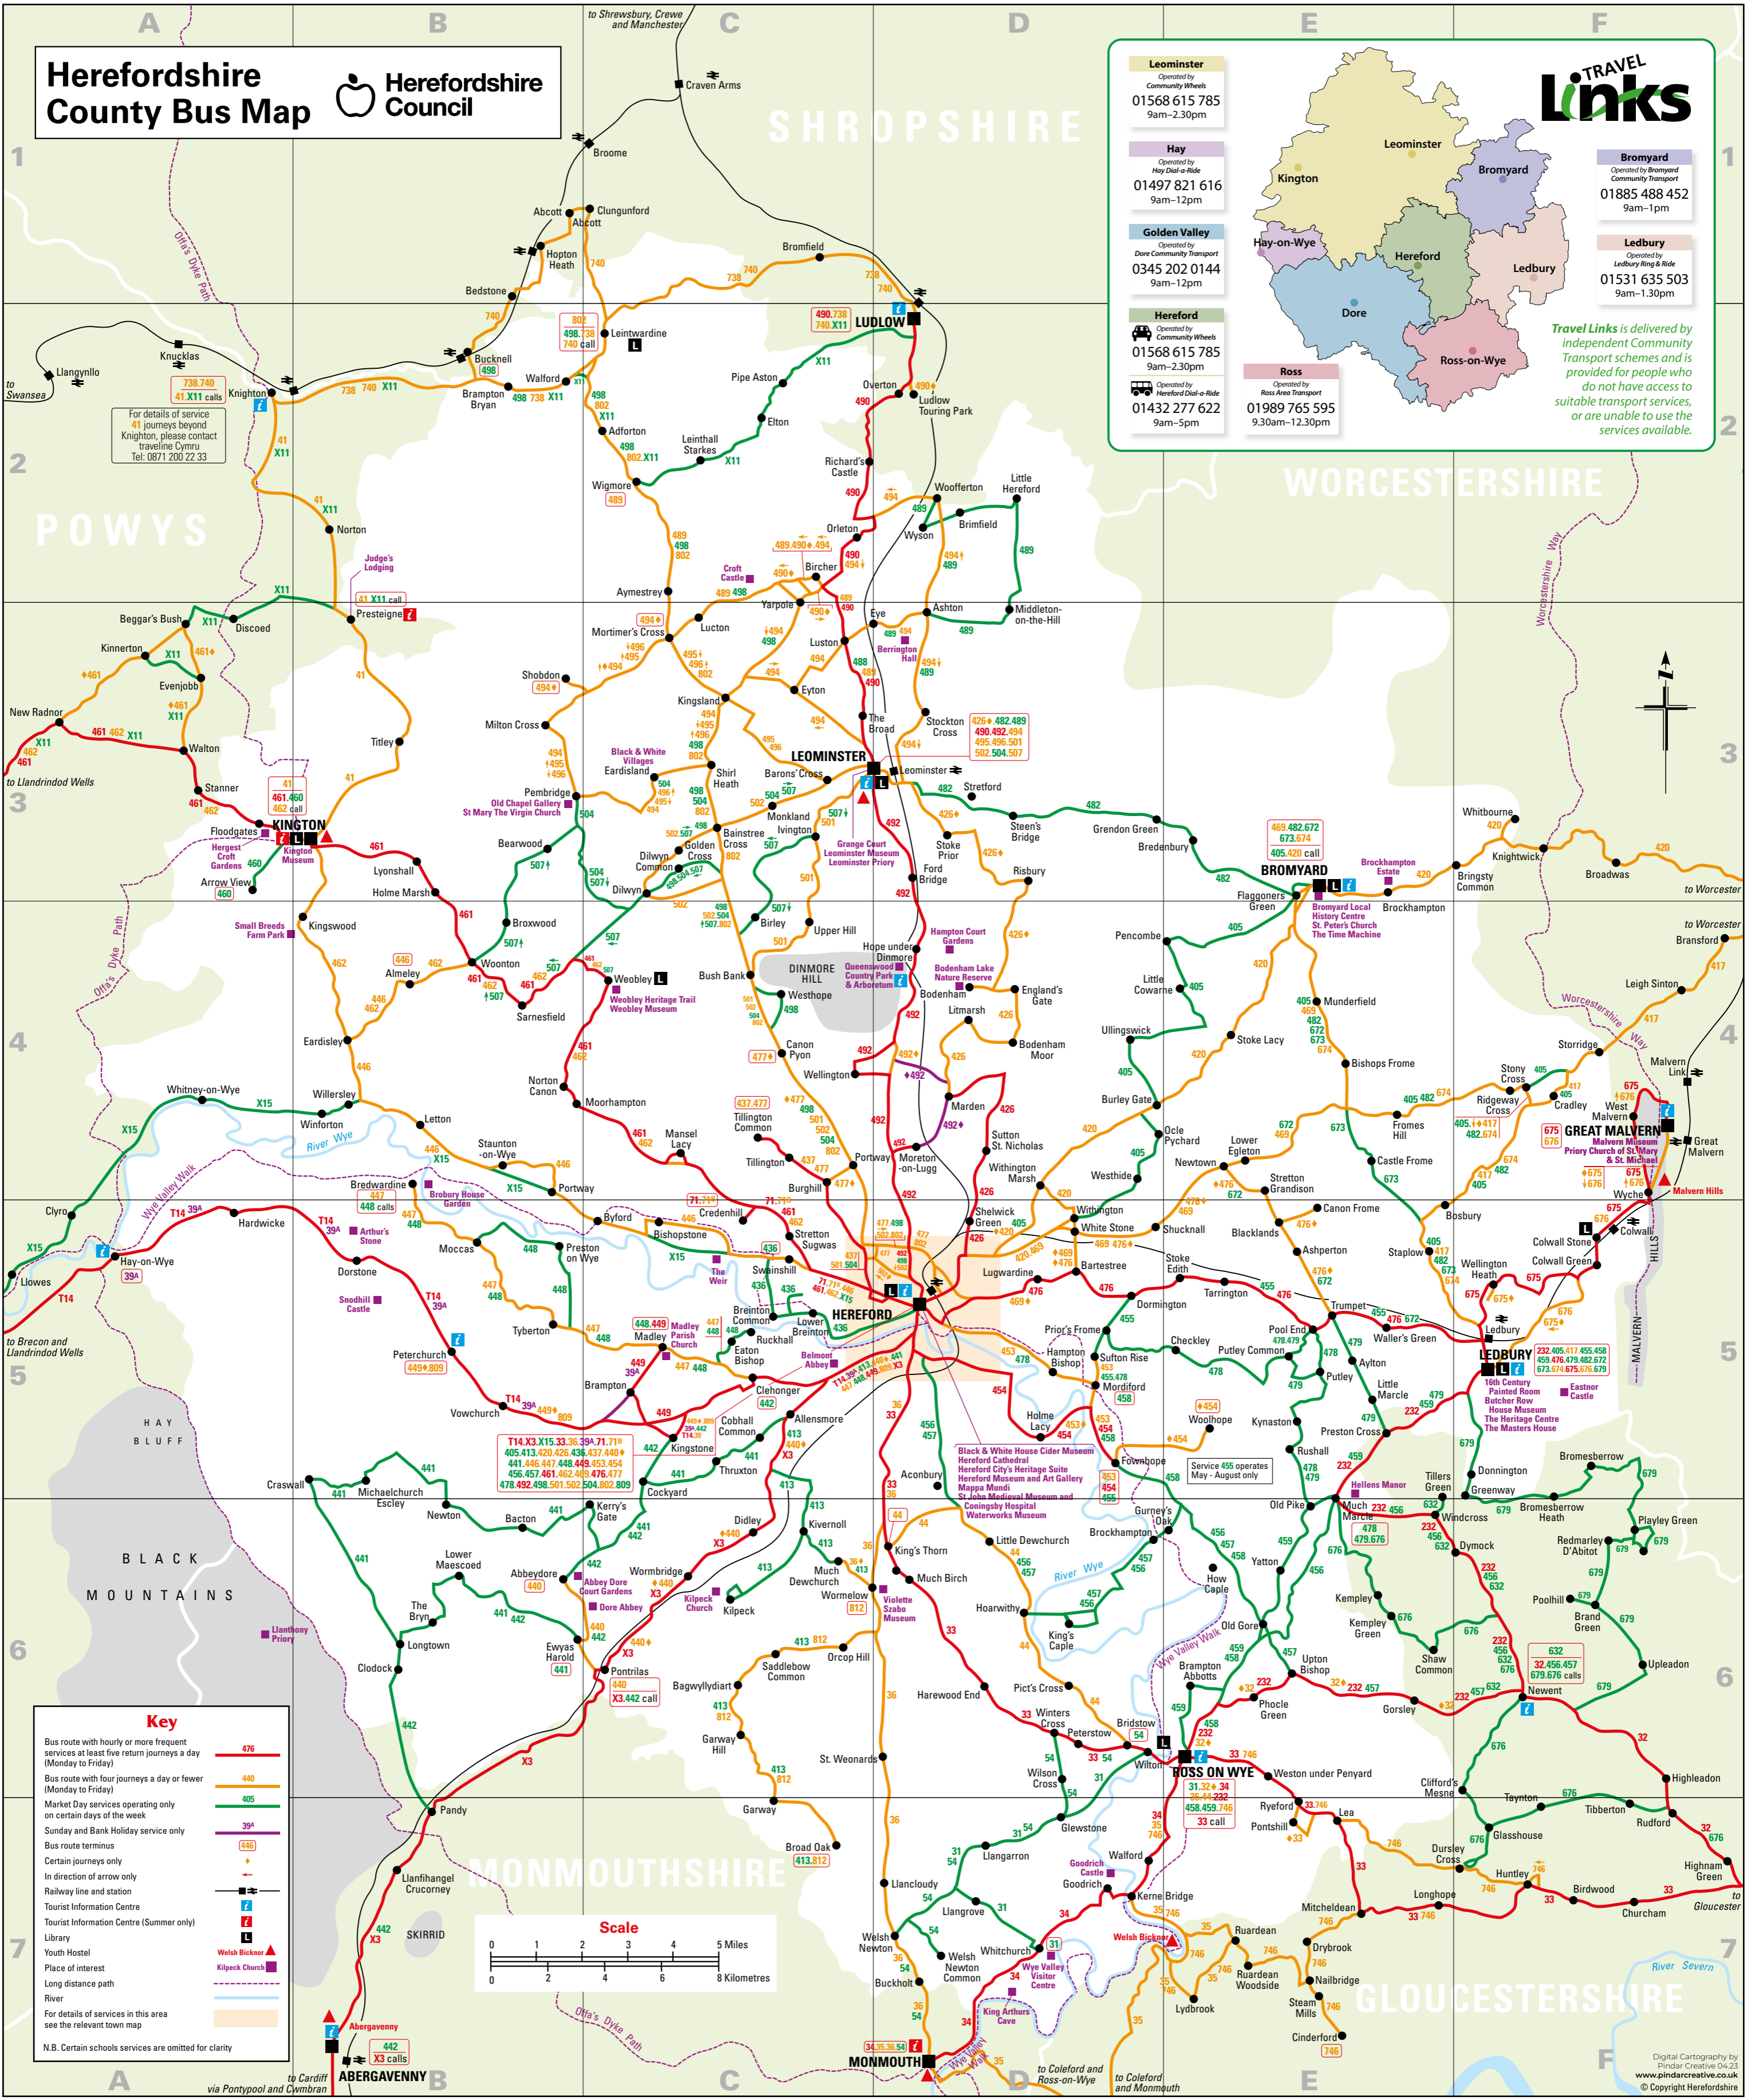

Herefordshire County Bus Map

Leominster
Operated by Community Wheels
01568 615 785
9am-2.30pm

Hay
Operated by Hay Dial-a-Ride
01497 821 616
9am-12pm

Golden Valley
Operated by Dore Community Transport
0345 202 0144
9am-12pm

Hereford
Operated by Community Wheels
01568 615 785
9am-2.30pm

Ross
Operated by Ross Area Transport
01989 765 595
9.30am-12.30pm

Bromyard
Operated by Bromyard Community Transport
01885 488 452
9am-1pm

Ledbury
Operated by Ledbury Ring & Ride
01531 635 503
9am-1.30pm

TRAVEL Links

Travel Links is delivered by independent Community Transport schemes and is provided for people who do not have access to suitable transport services, or are unable to use the services available.

Key

- Bus route with hourly or more frequent services at least five return journeys a day (Monday to Friday) — 476
- Bus route with four journeys a day or fewer (Monday to Friday) — 440
- Market Day services operating only on certain days of the week — 405
- Sunday and Bank Holiday service only — 39A
- Bus route terminus — 446
- Certain journeys only — +
- In direction of arrow only — →
- Railway line and station —
- Tourist Information Centre —
- Tourist Information Centre (Summer only) —
- Library —
- Youth Hostel —
- Place of interest —
- Long distance path —
- River —