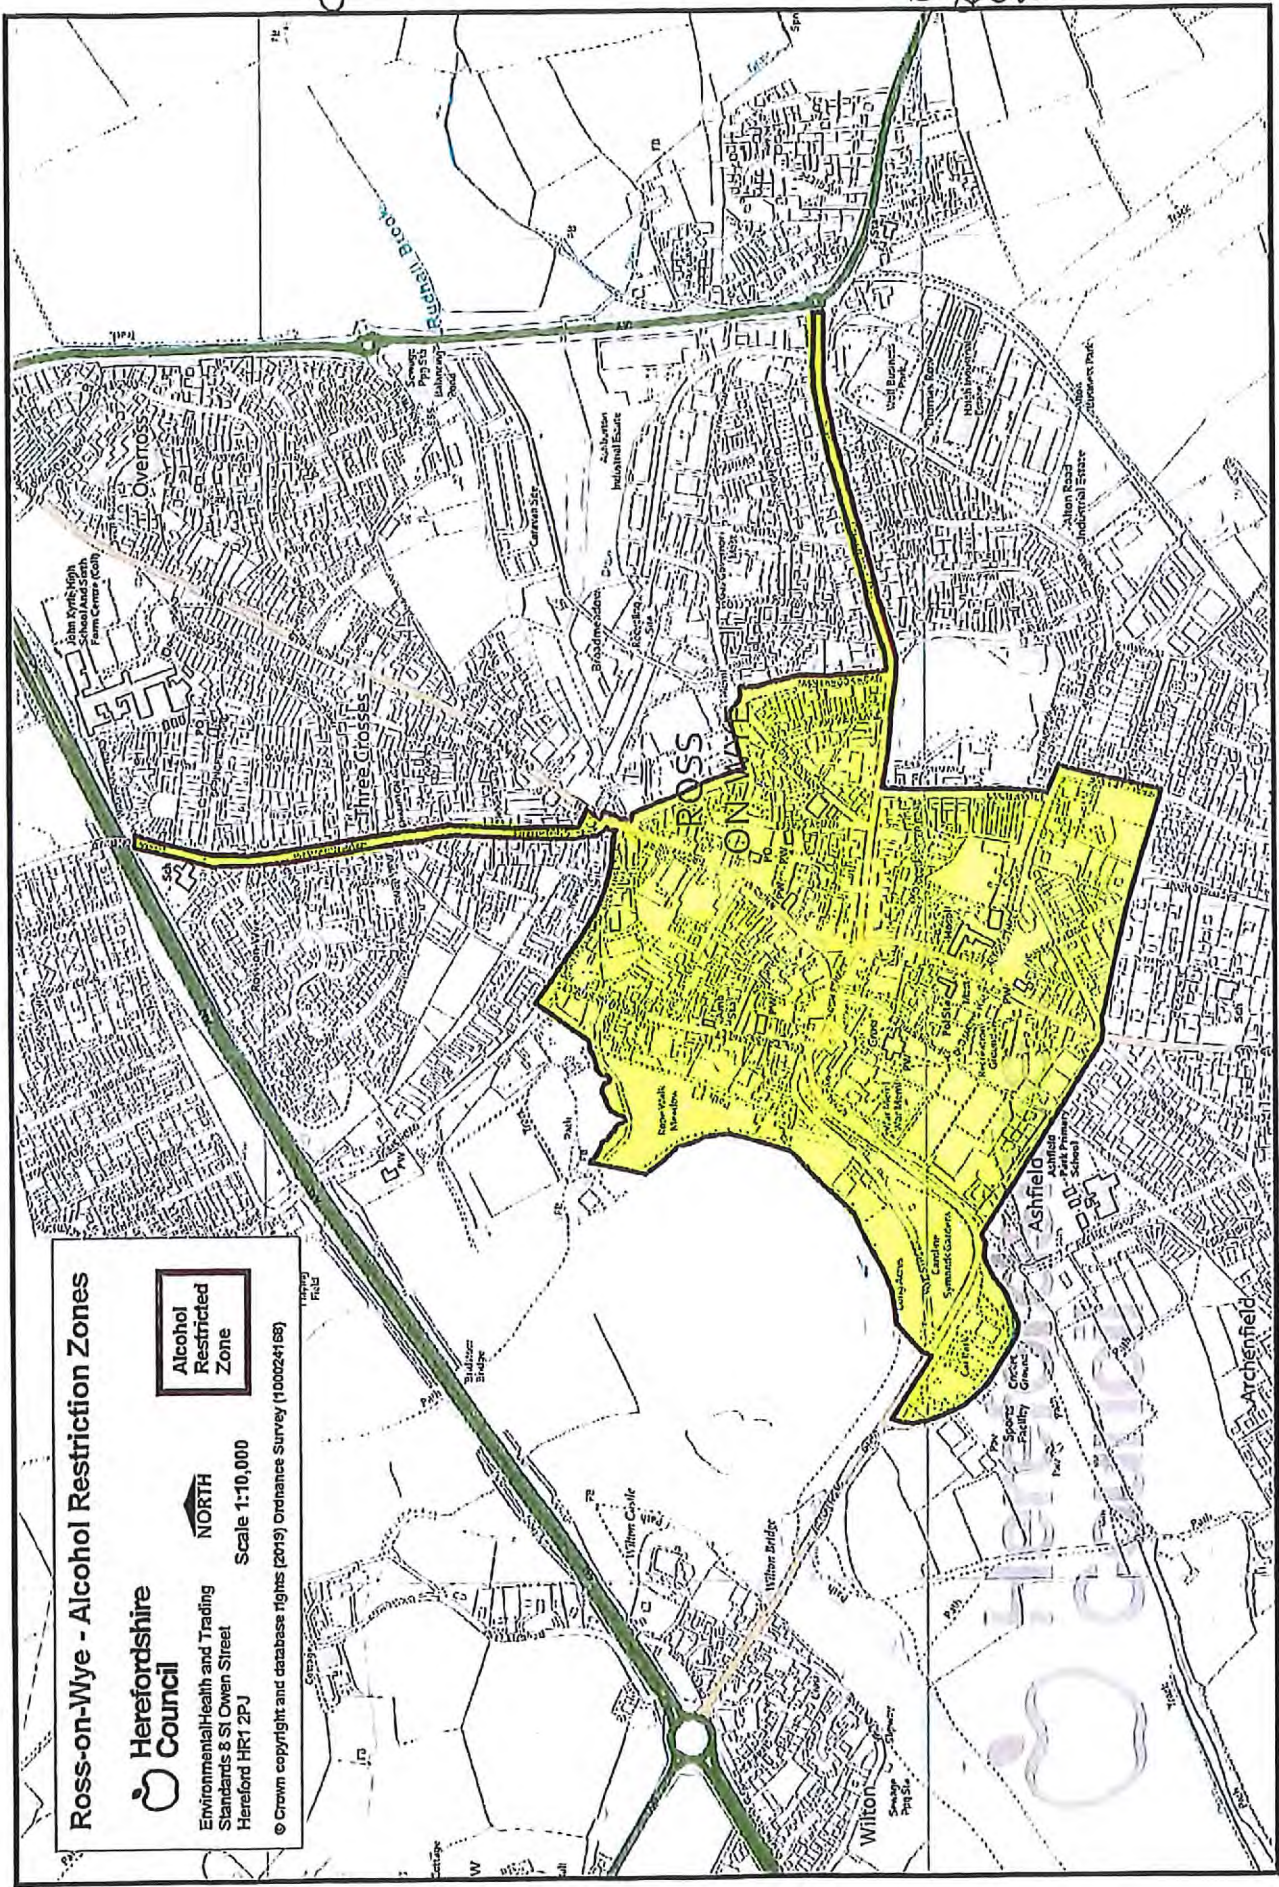

9295

RC/John

**Ross-on-Wye - Alcohol Restriction Zones**

**Herefordshire Council**  
 Environmental Health and Trading Standards & St Owen Street  
 Hereford HR1 2PJ

**Alcohol Restricted Zone**

**NORTH**

Scale 1:10,000

© Crown copyright and database rights (2019) Ordnance Survey (100024166)