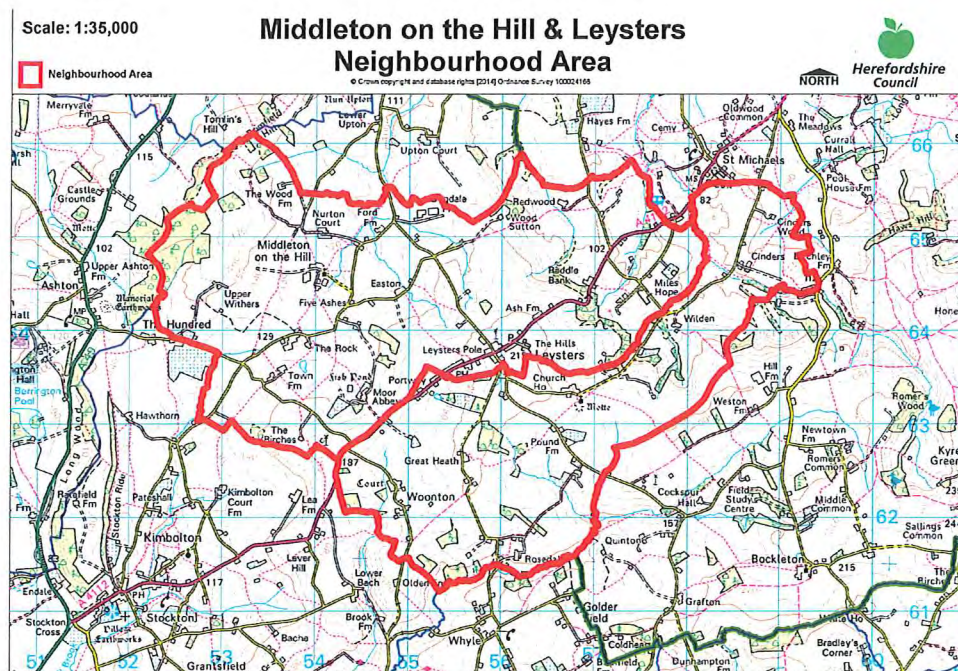

NEIGHBOURHOOD PLANNING NOTICE

The Neighbourhood Planning (General) Regulations 2012

Herefordshire Council has **MADE** under Article 19 of the above Regulations the **Middleton on the Hill and Leysters Group Neighbourhood Plan**. This plan now forms part of the Development Plan for Herefordshire.

This plan can be viewed at;

- www.herefordshire.gov.uk/neighbourhoodplanning
- Hereford Centre – Blueschool House

The Neighbourhood Plan covers the area identified on the map below

RICHARD GABB
PROGRAMME DIRECTOR- HOUSING AND GROWTH