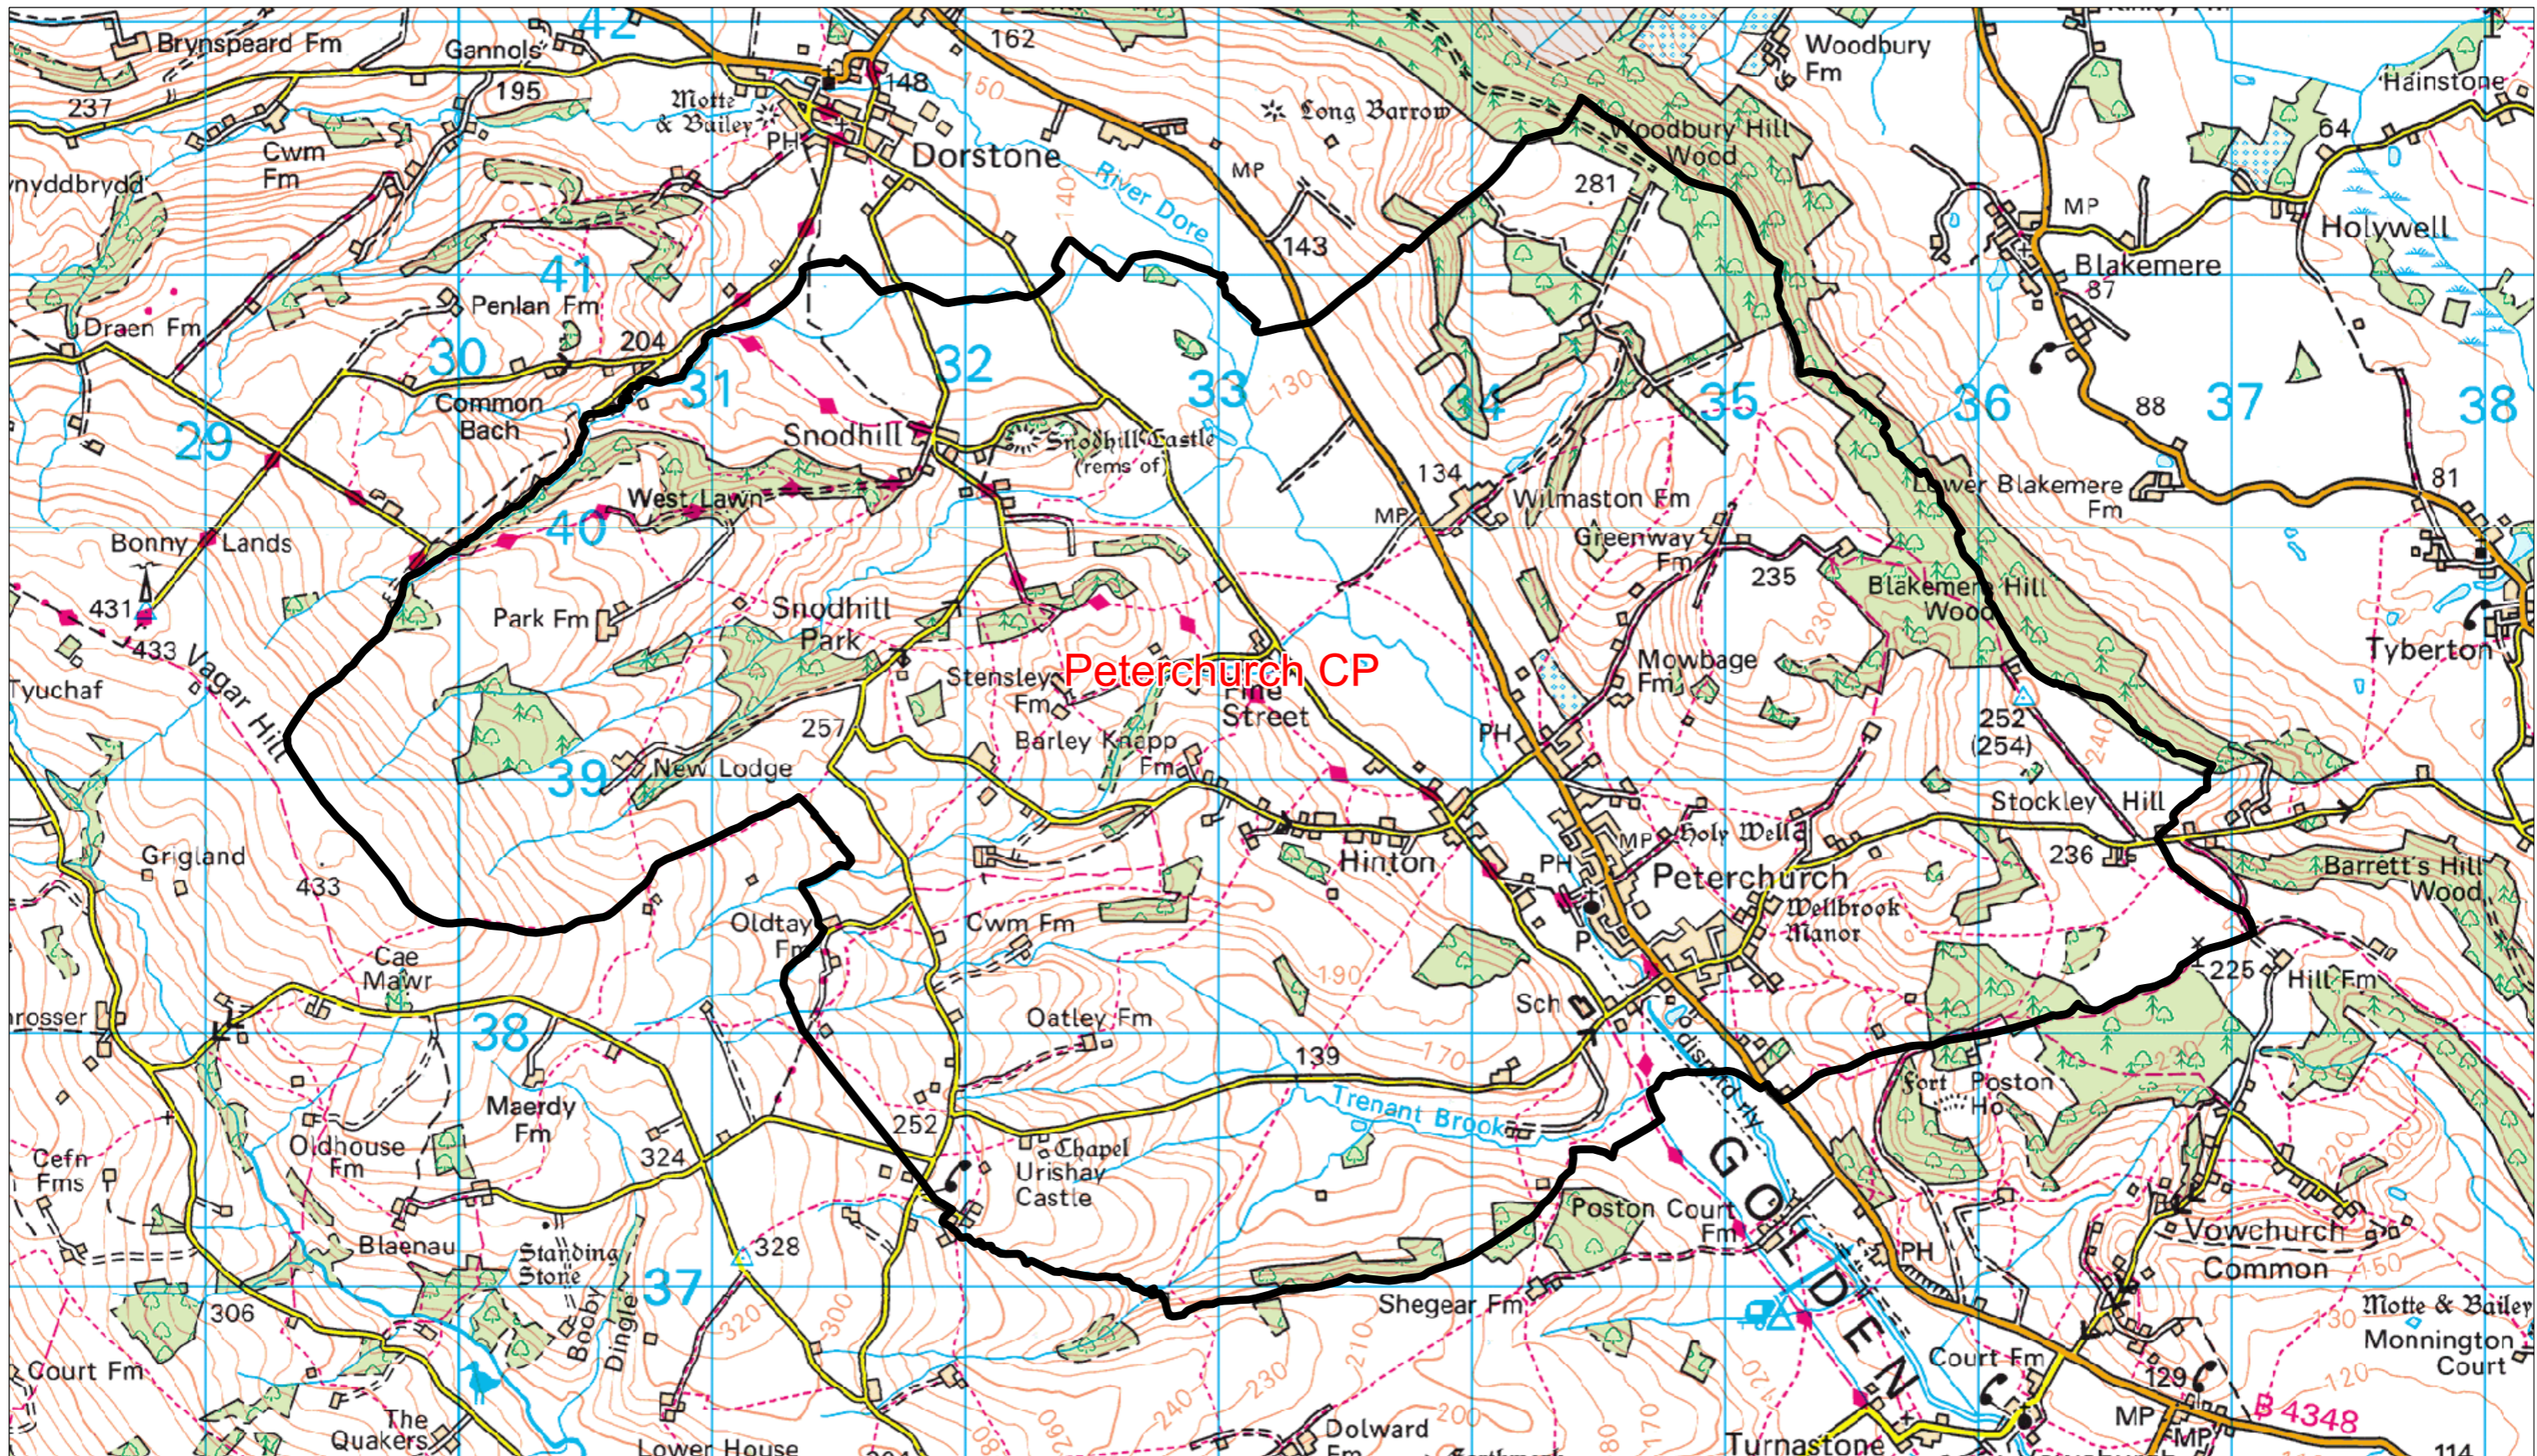

¹ Source: ONS © Crown copyright 2017

PLAN - PETERCHURCH PARISH
SCALE 1:25000