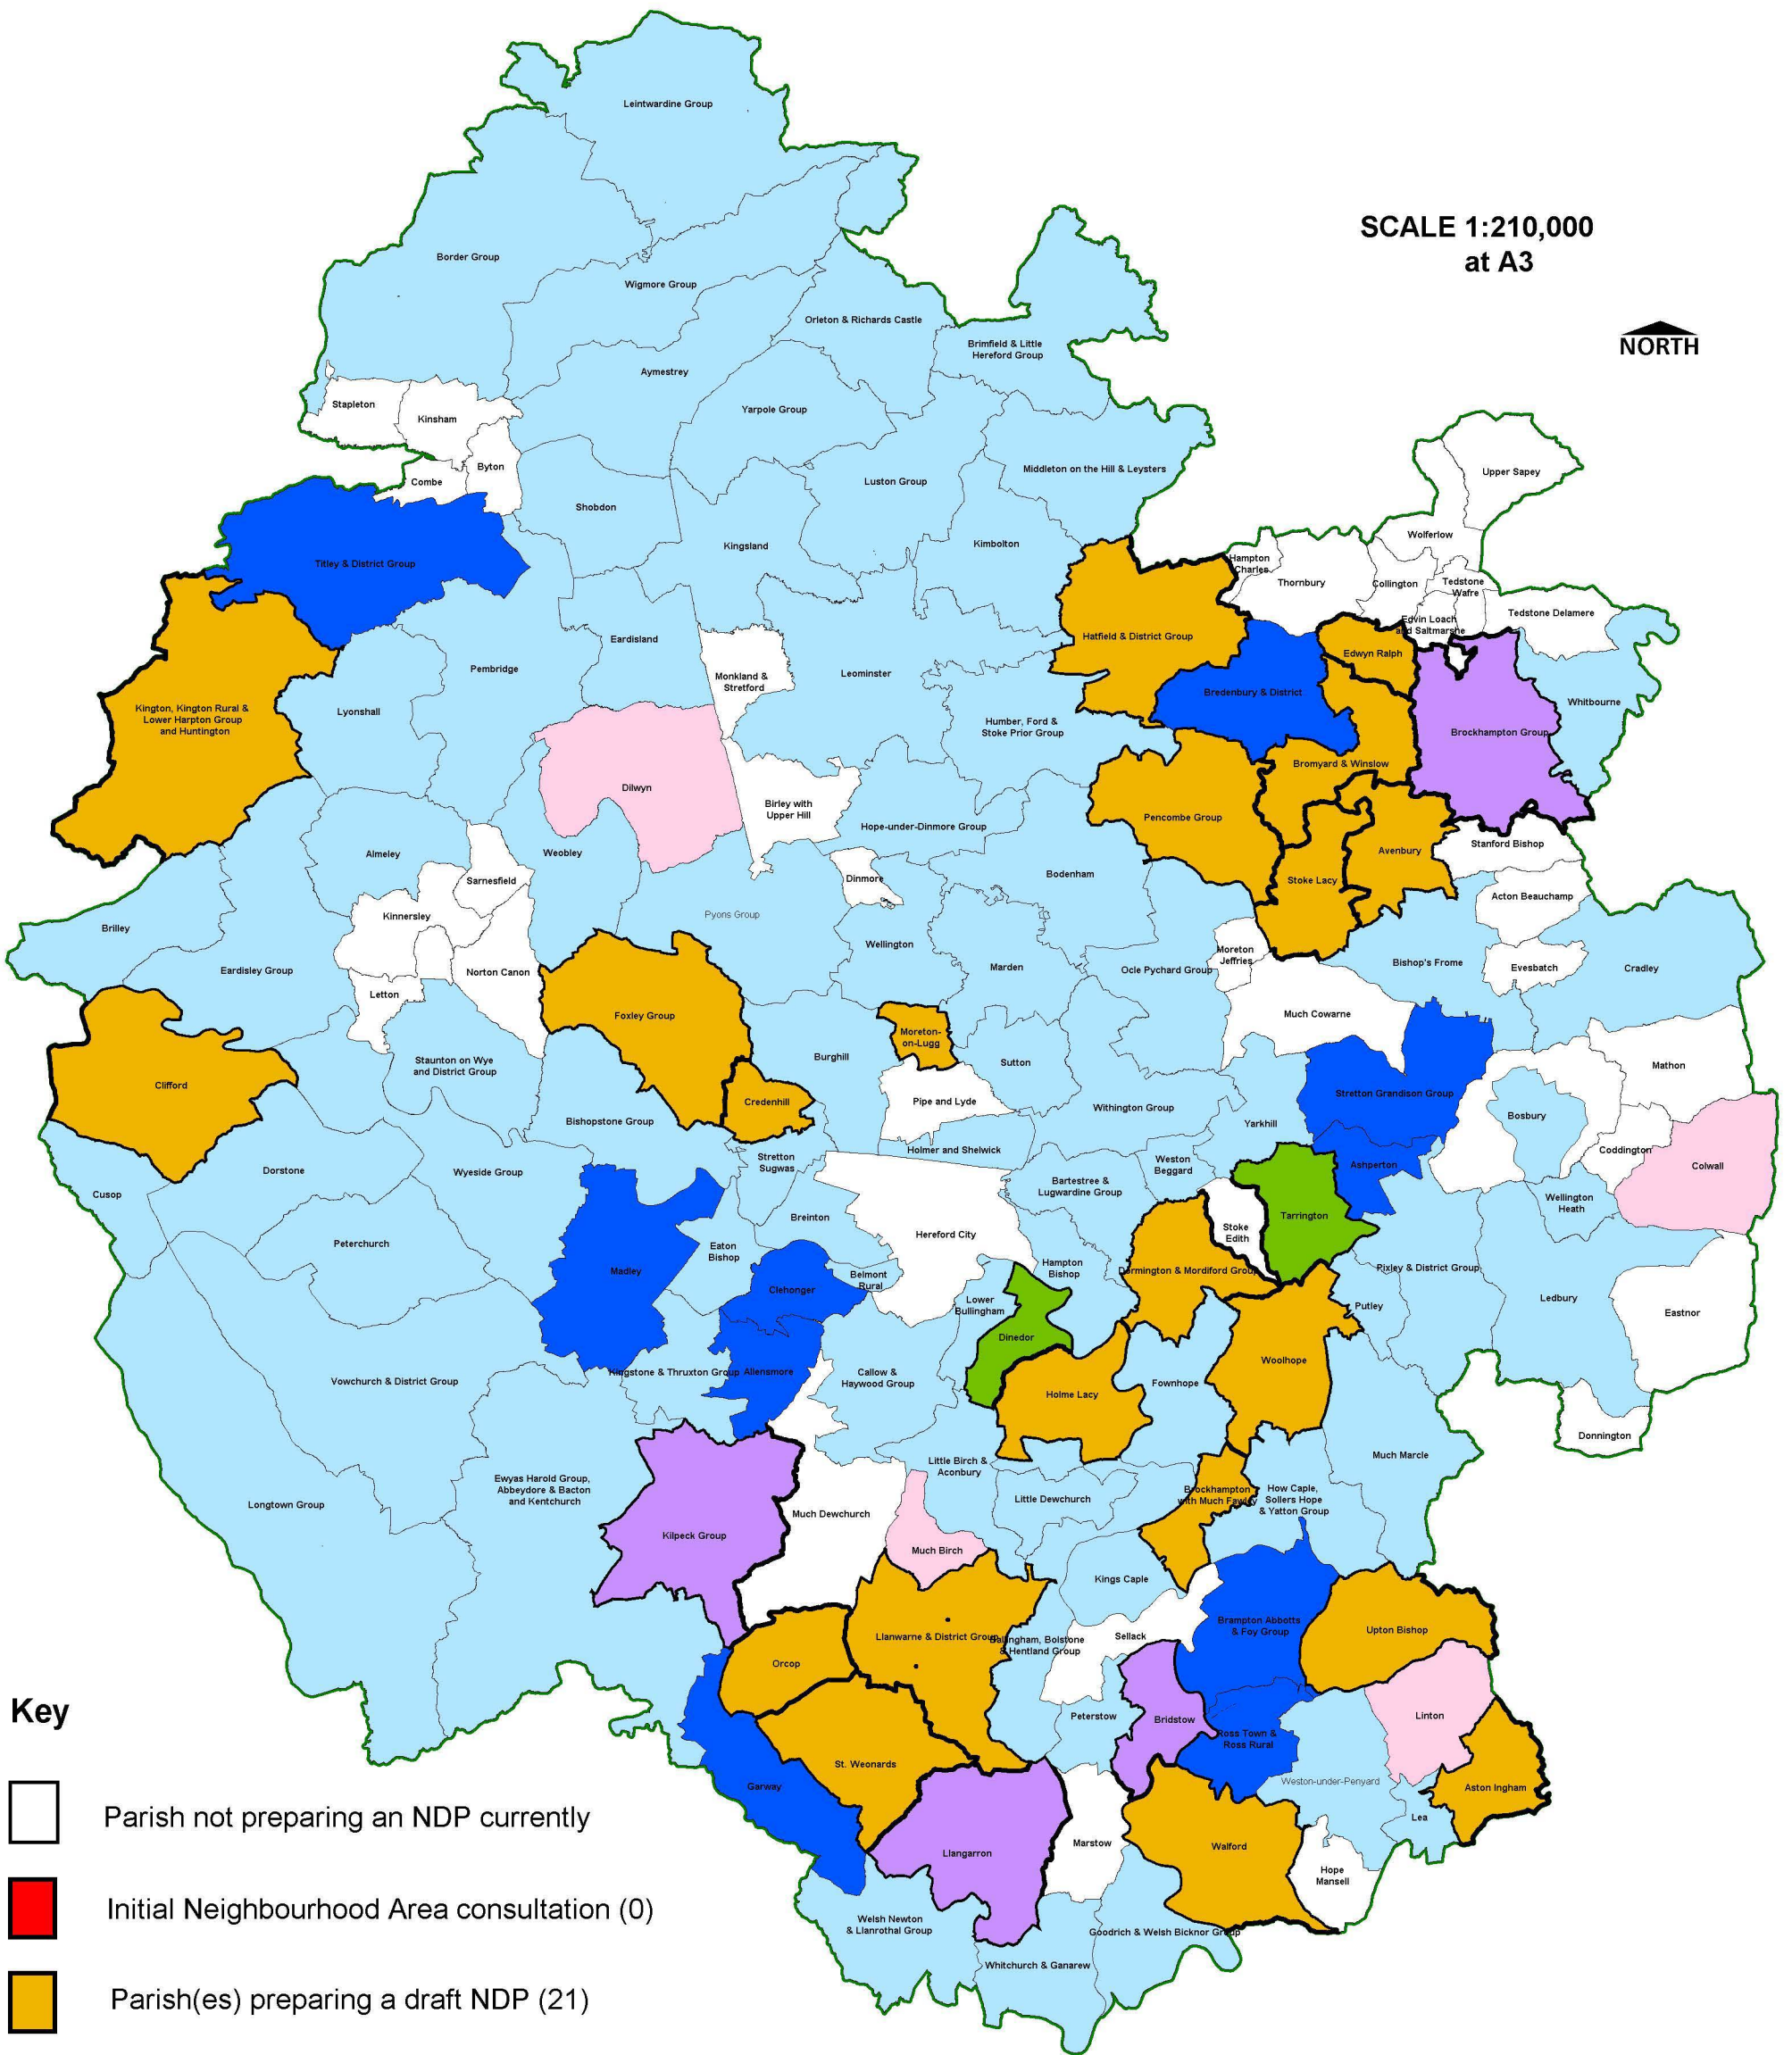

Neighbourhood Development Plans (NDP) in Herefordshire

SCALE 1:210,000
at A3

Key

-  Parish not preparing an NDP currently
-  Initial Neighbourhood Area consultation (0)
-  Parish(es) preparing a draft NDP (21)
-  Regulation 14 Draft NDP stage (4)
-  Regulation 16 NDP submitted (2)
-  NDP submitted for Examination (4)
-  NDP to undergo a Referendum (10)
-  NDP adopted (72)