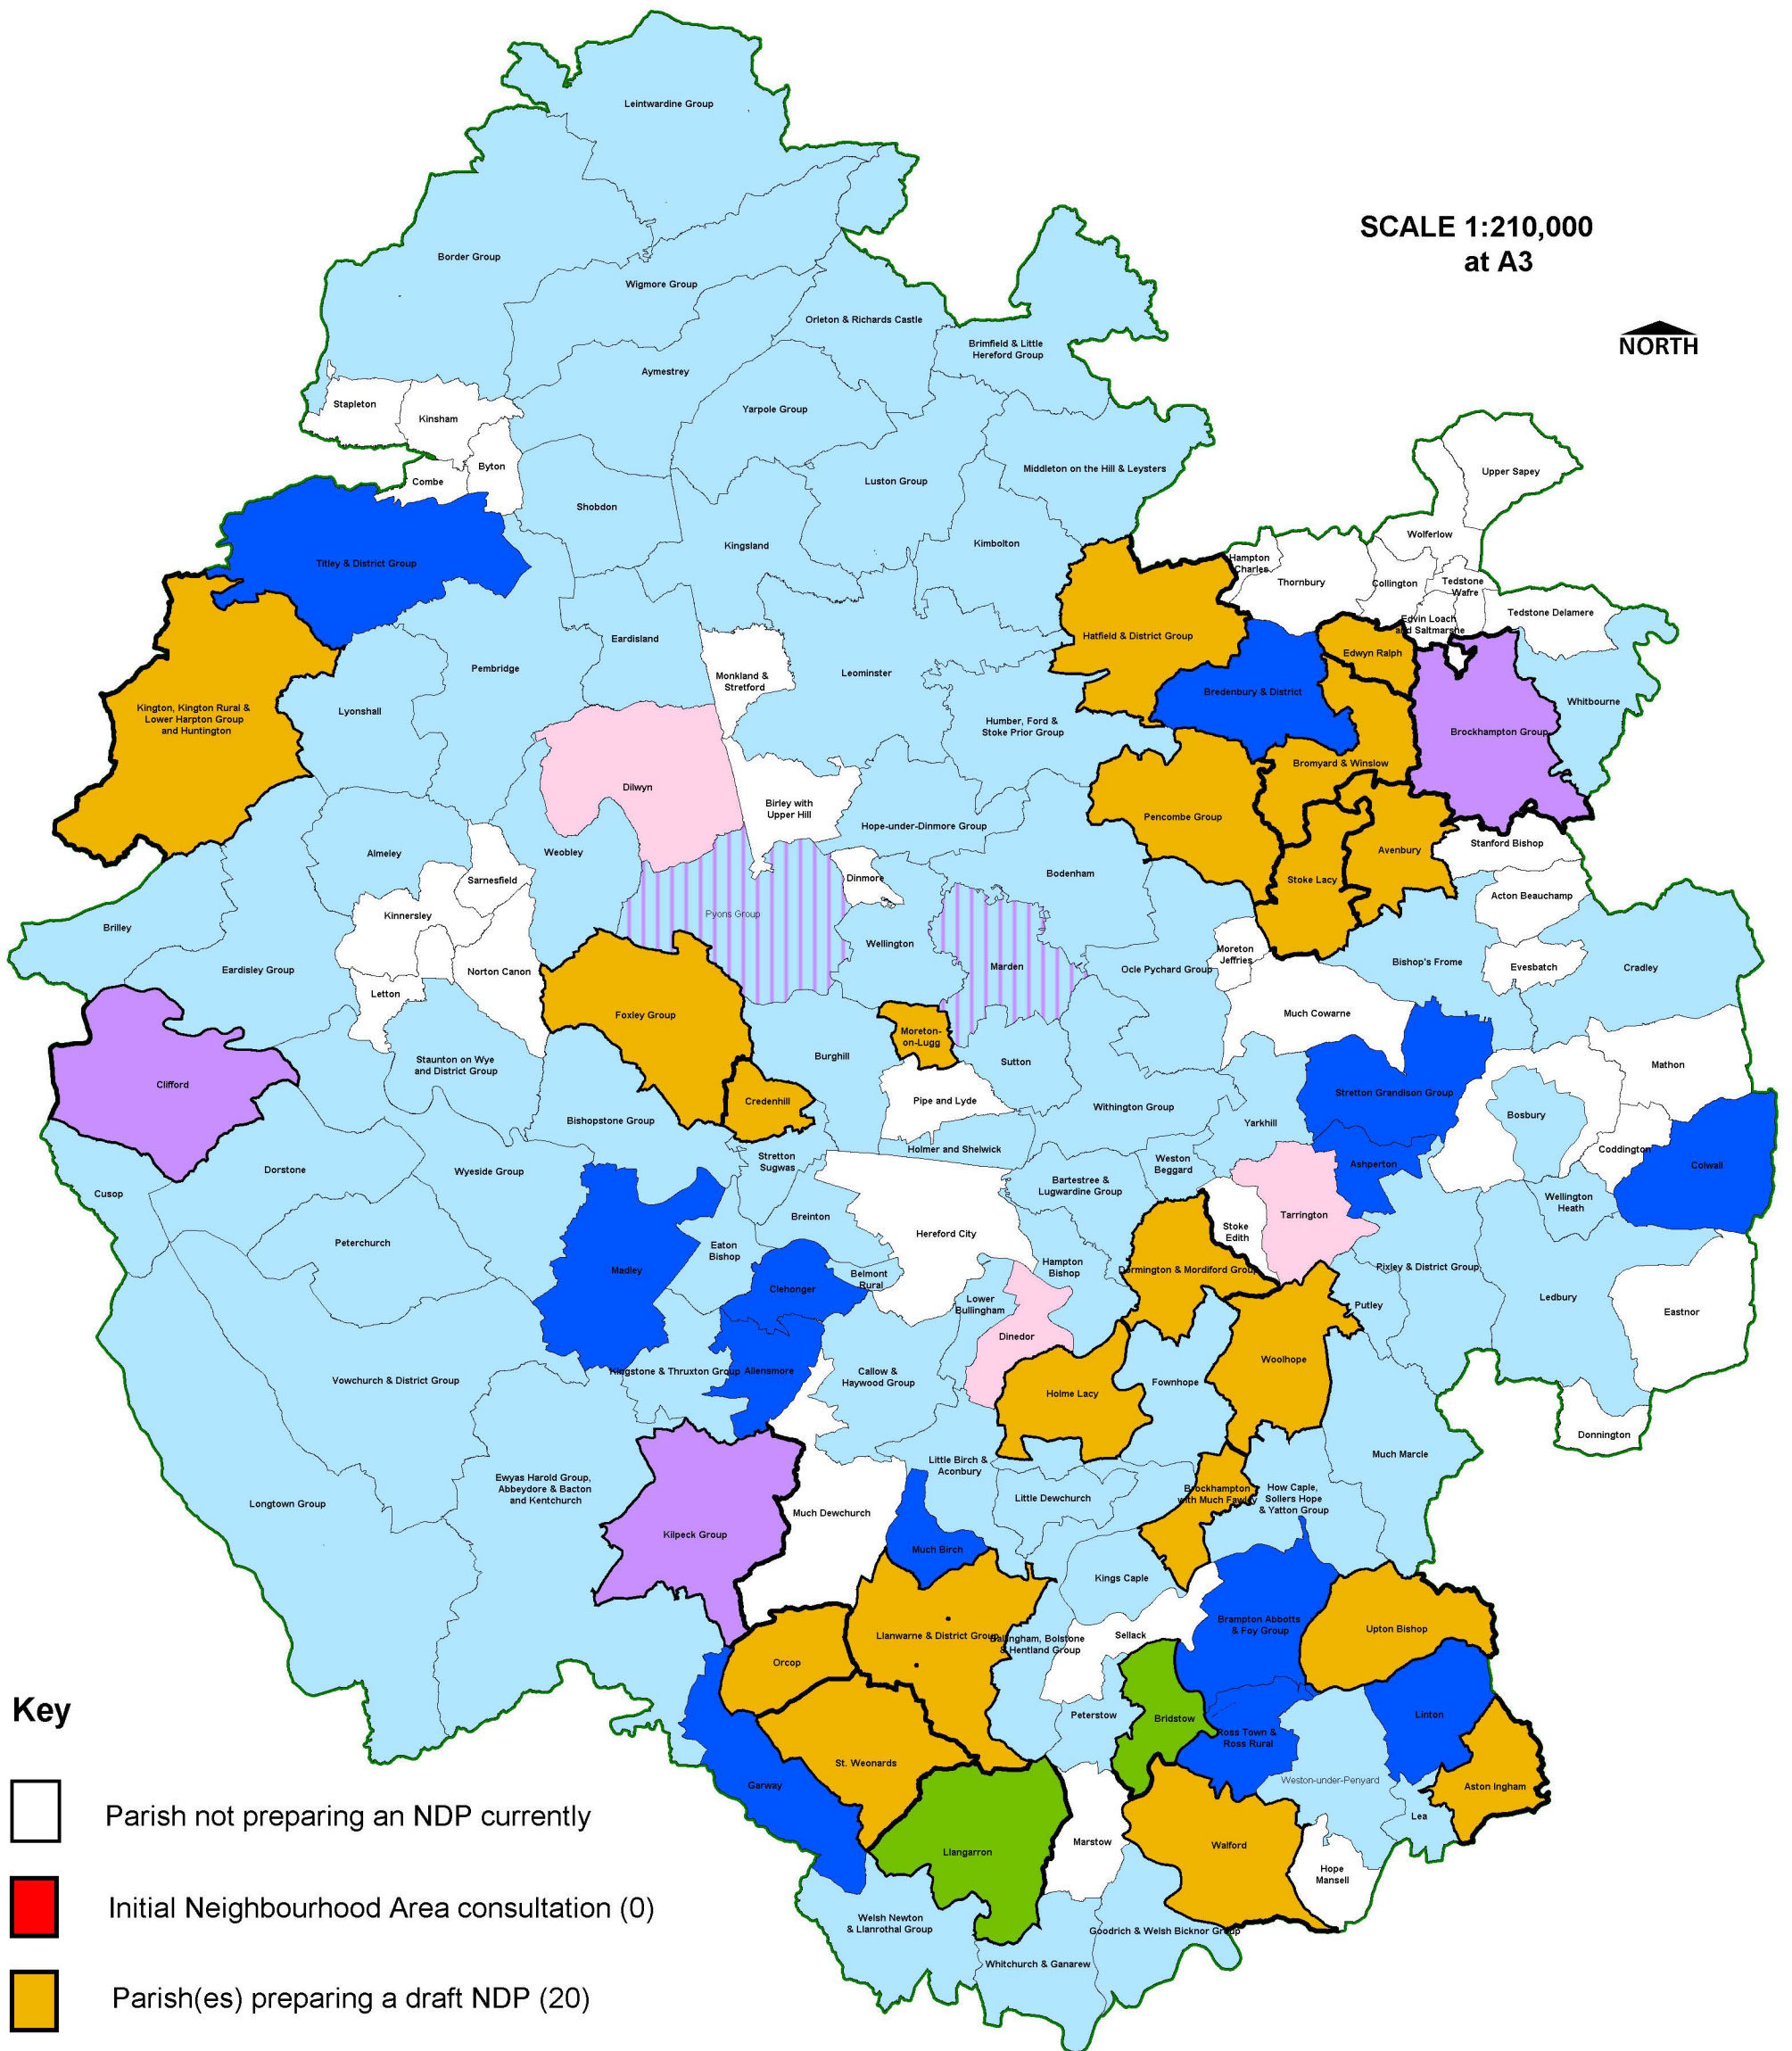

Neighbourhood Development Plans (NDP) in Herefordshire

SCALE 1:210,000
at A3

Key

-  Parish not preparing an NDP currently
-  Initial Neighbourhood Area consultation (0)
-  Parish(es) preparing a draft NDP (20)
-  Regulation 14 Draft NDP stage (3)
-  Regulation 16 NDP submitted (2)
-  NDP submitted for Examination (3)
-  NDP to undergo a Referendum (13)
-  NDP adopted (72)
-  NDP Plan Review - Regulation 14 draft plan stage reached (2)
-  NDP Plan Review - Regulation 16 stage reached (0)
-  NDP Plan Review - Examination stage reached (0)
-  NDP Plan Review - Referendum stage reached (0)