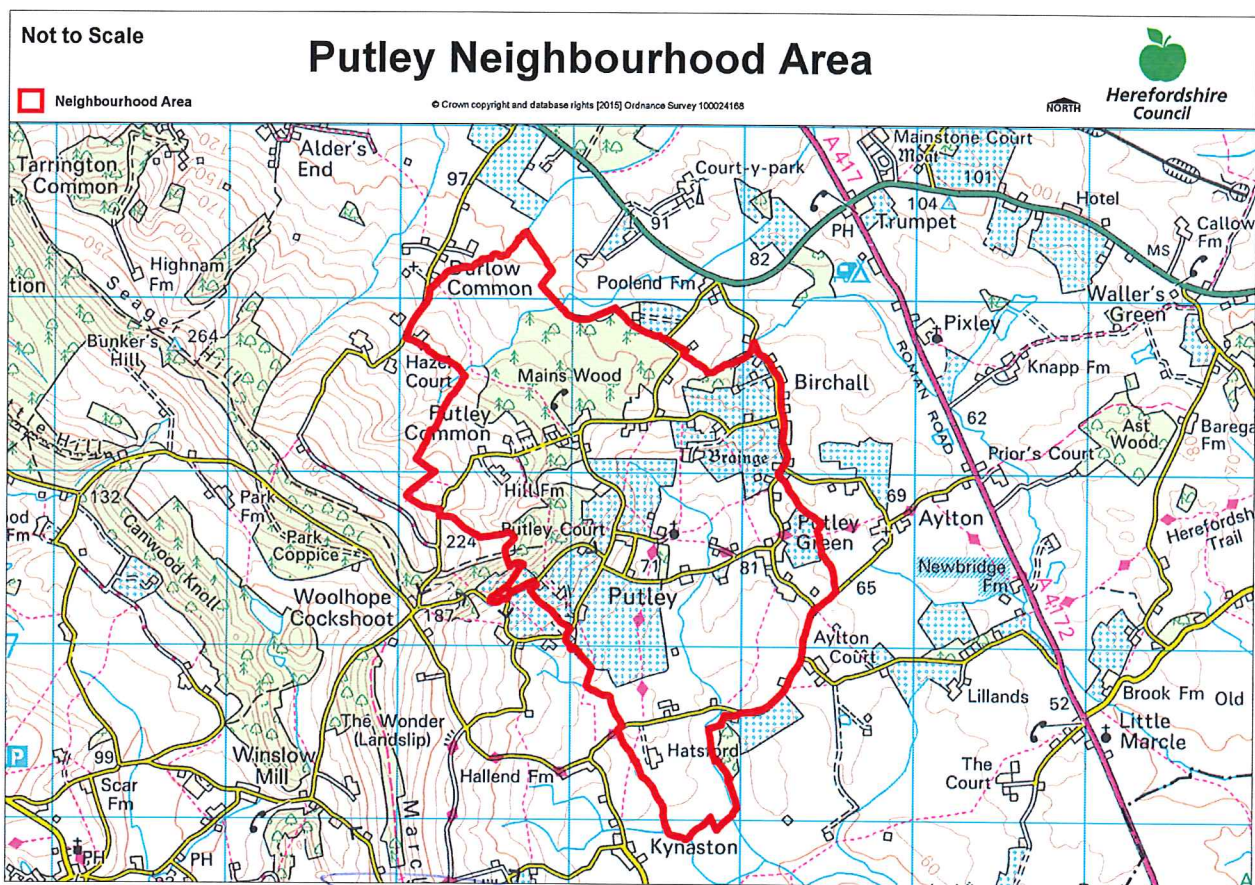

# NEIGHBOURHOOD PLANNING NOTICE

## The Neighbourhood Planning (General) Regulations 2012

Herefordshire Council has **APPROVED**, under Article 7 of the above Regulations the following Neighbourhood Area:-

Neighbourhood Area Name:

Relevant body is:

**Putley Neighbourhood Area**

**Putley Parish Council**

The Neighbourhood Area is identified on the below map

*Richard Gabb*

**RICHARD GABB**

**PROGRAMME DIRECTOR GROWTH**

Date: 24/02/2016