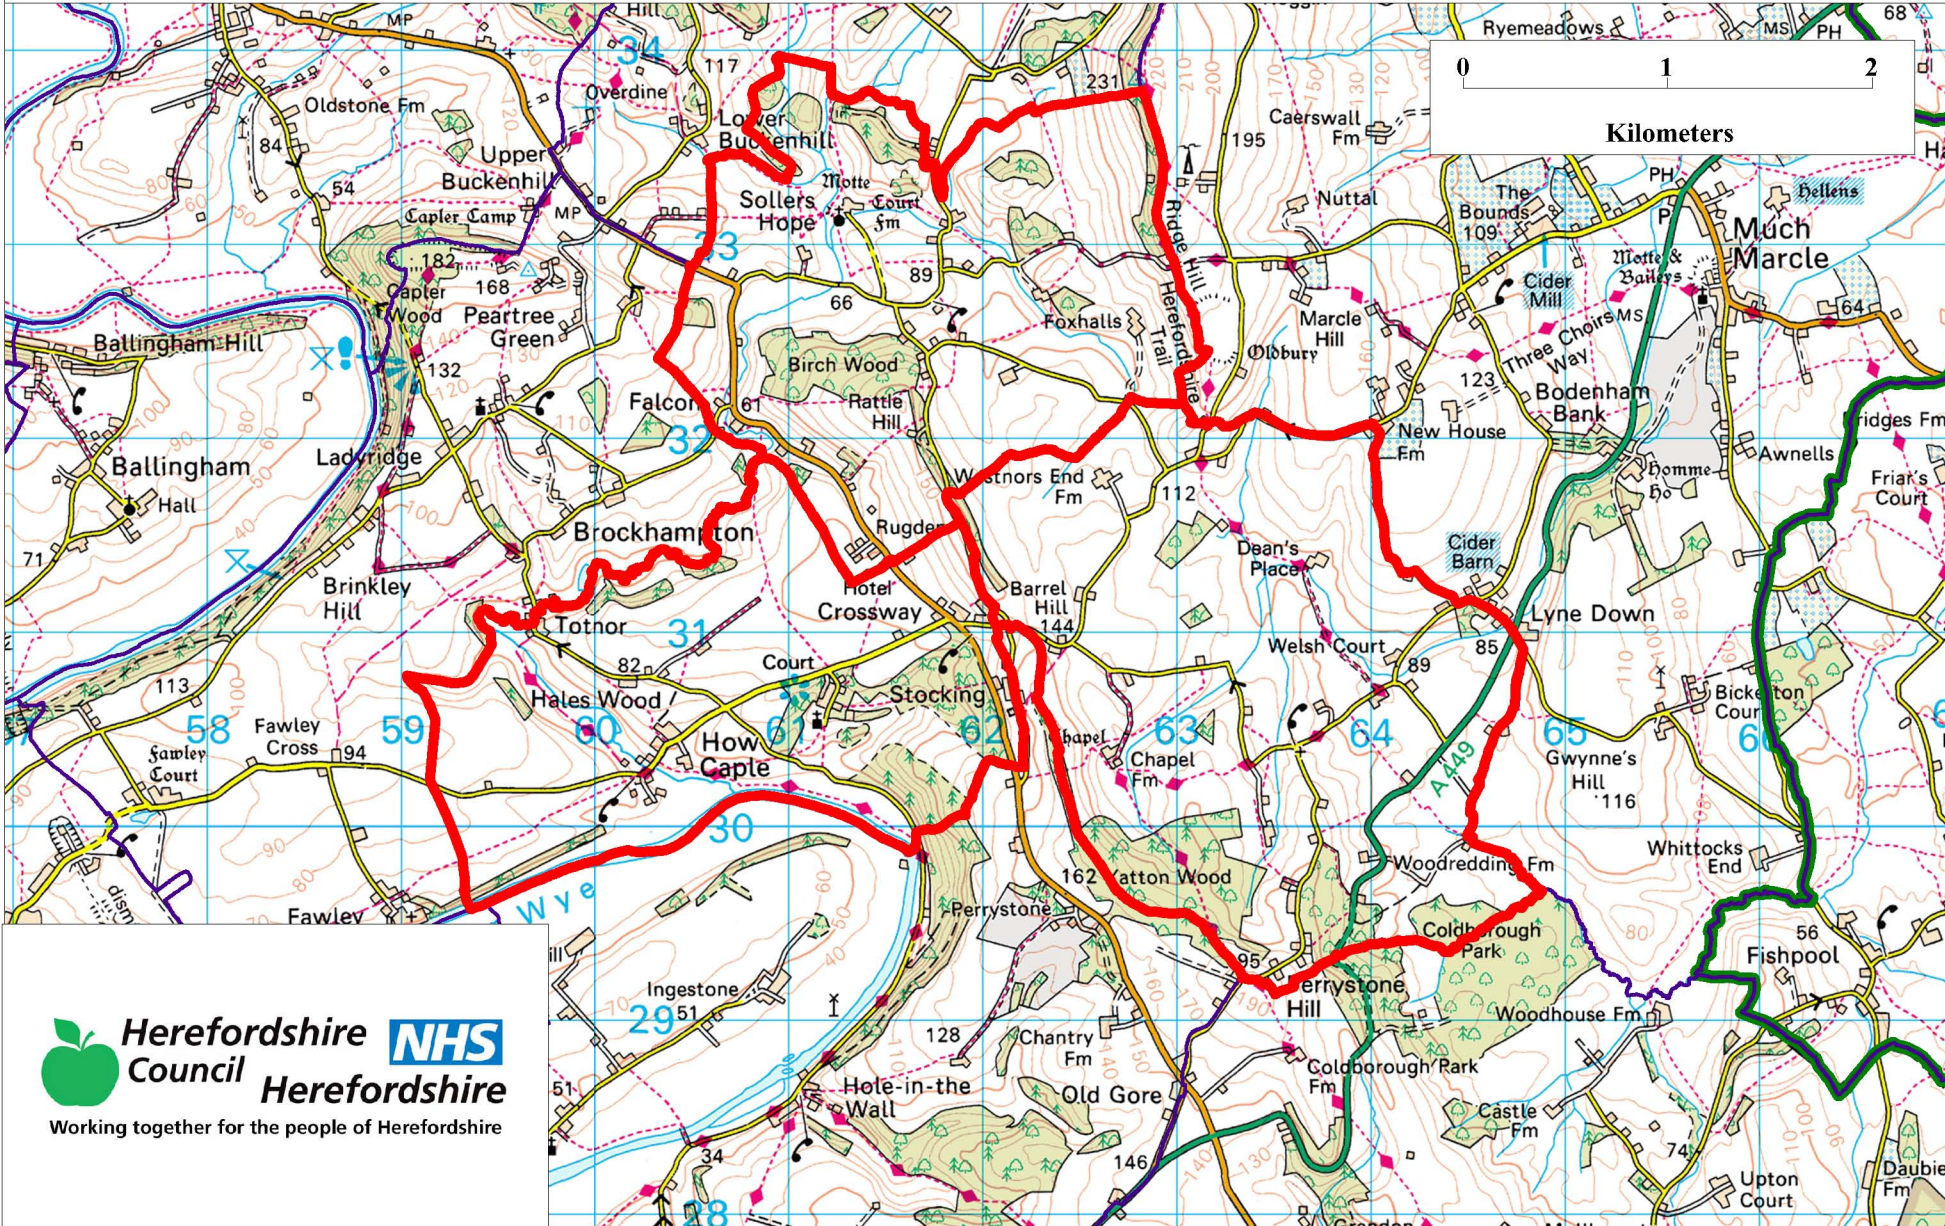

How Caple, Sollers Hope & Yatton Parish Area

© Crown copyright and database rights [2013] Ordnance Survey 100024168

 **Herefordshire Council**  **Herefordshire**
Working together for the people of Herefordshire