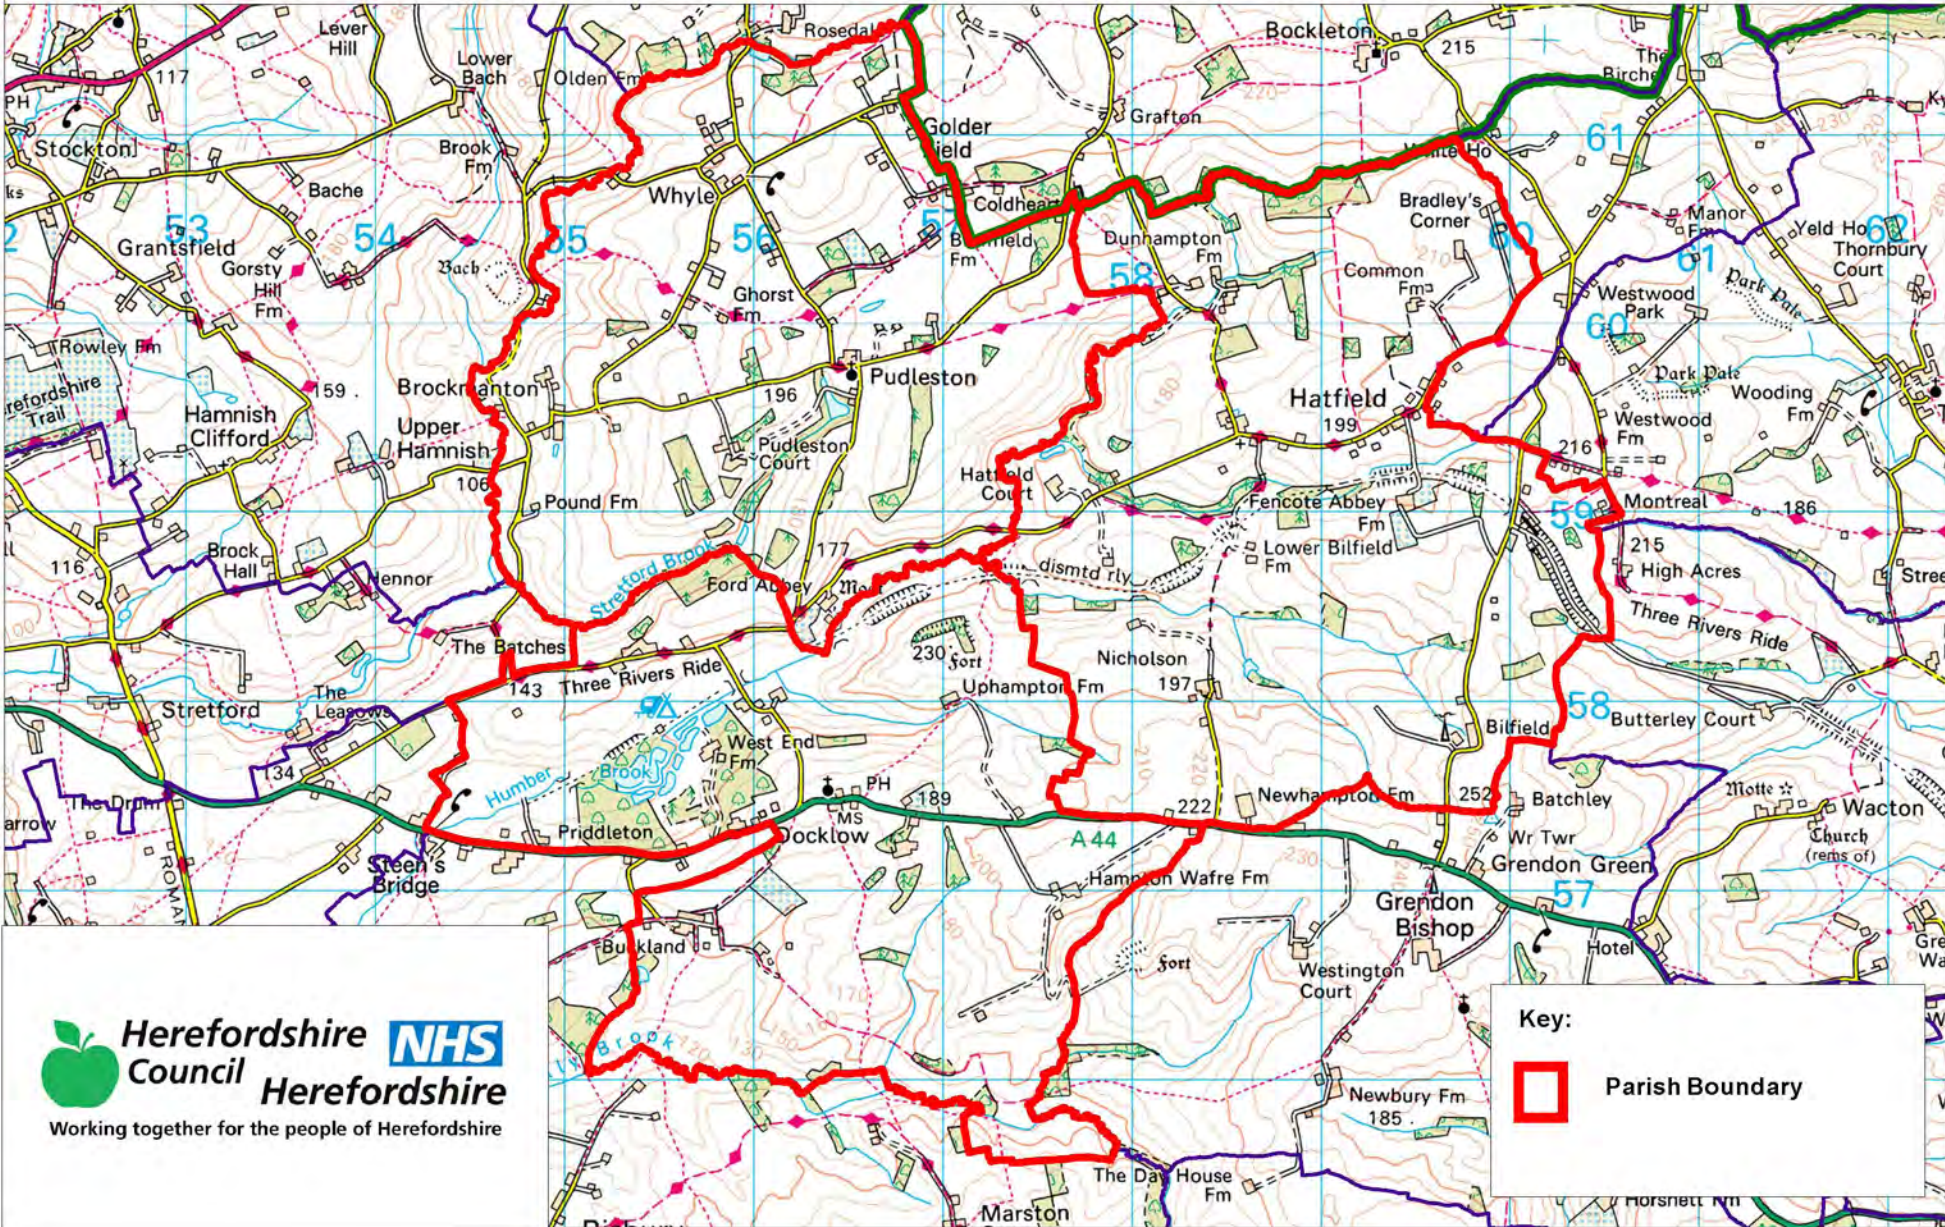

Hatfield & District Group Parish Area

© Crown copyright and database rights [2013] Ordnance Survey 100024168

Scale: 1:40,000

Key:

 Parish Boundary