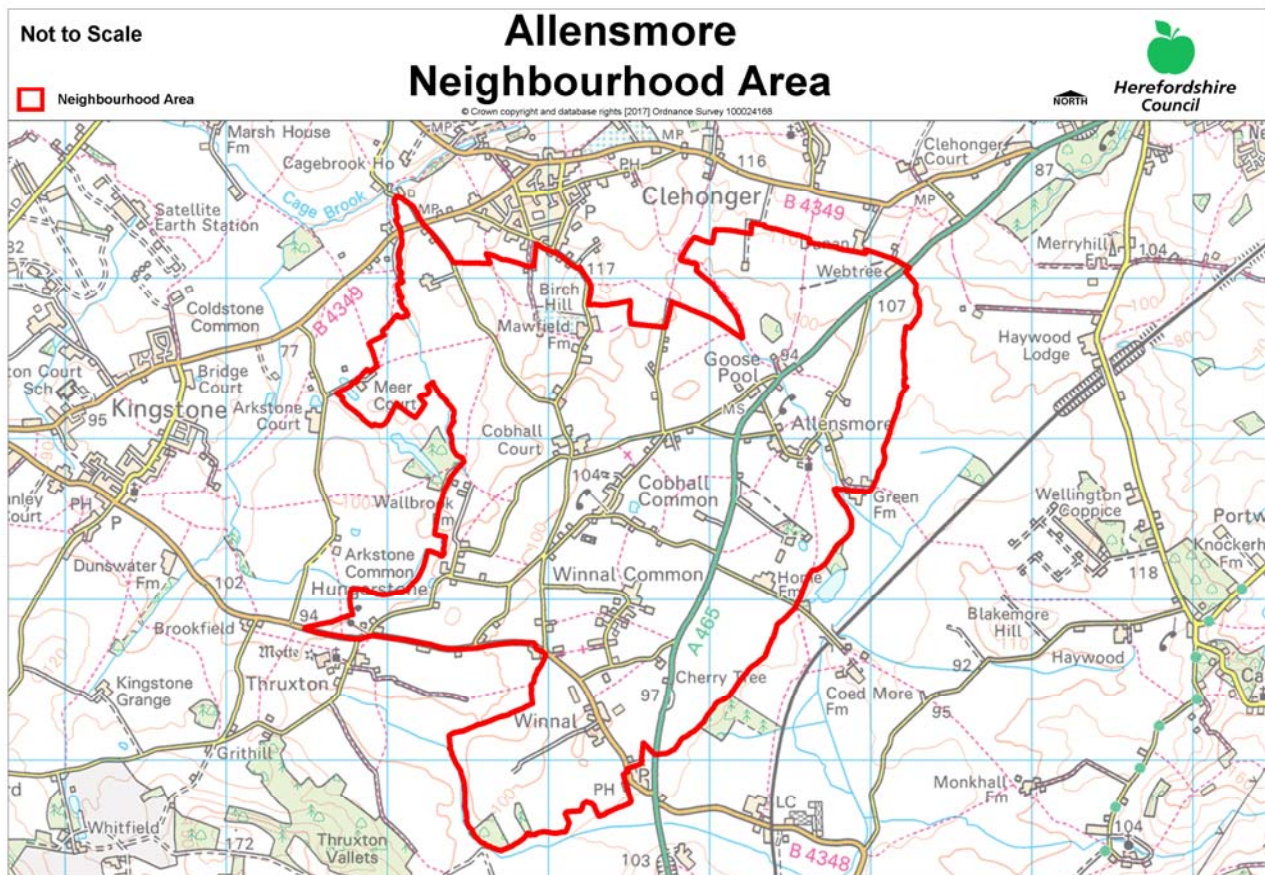

NEIGHBOURHOOD PLANNING NOTICE

The Neighbourhood Planning (General) Regulations 2012

Herefordshire Council has **APPROVED**, under Article 7 of the above Regulations the following Neighbourhood Area:-

Neighbourhood Area Name:
**Allensmore
Neighbourhood Area**

Relevant body is:
**Allensmore
Parish Council**

The Neighbourhood Area is identified on the below map

RICHARD GABB
PROGRAMME DIRECTOR GROWTH

Date: 26/05/2017