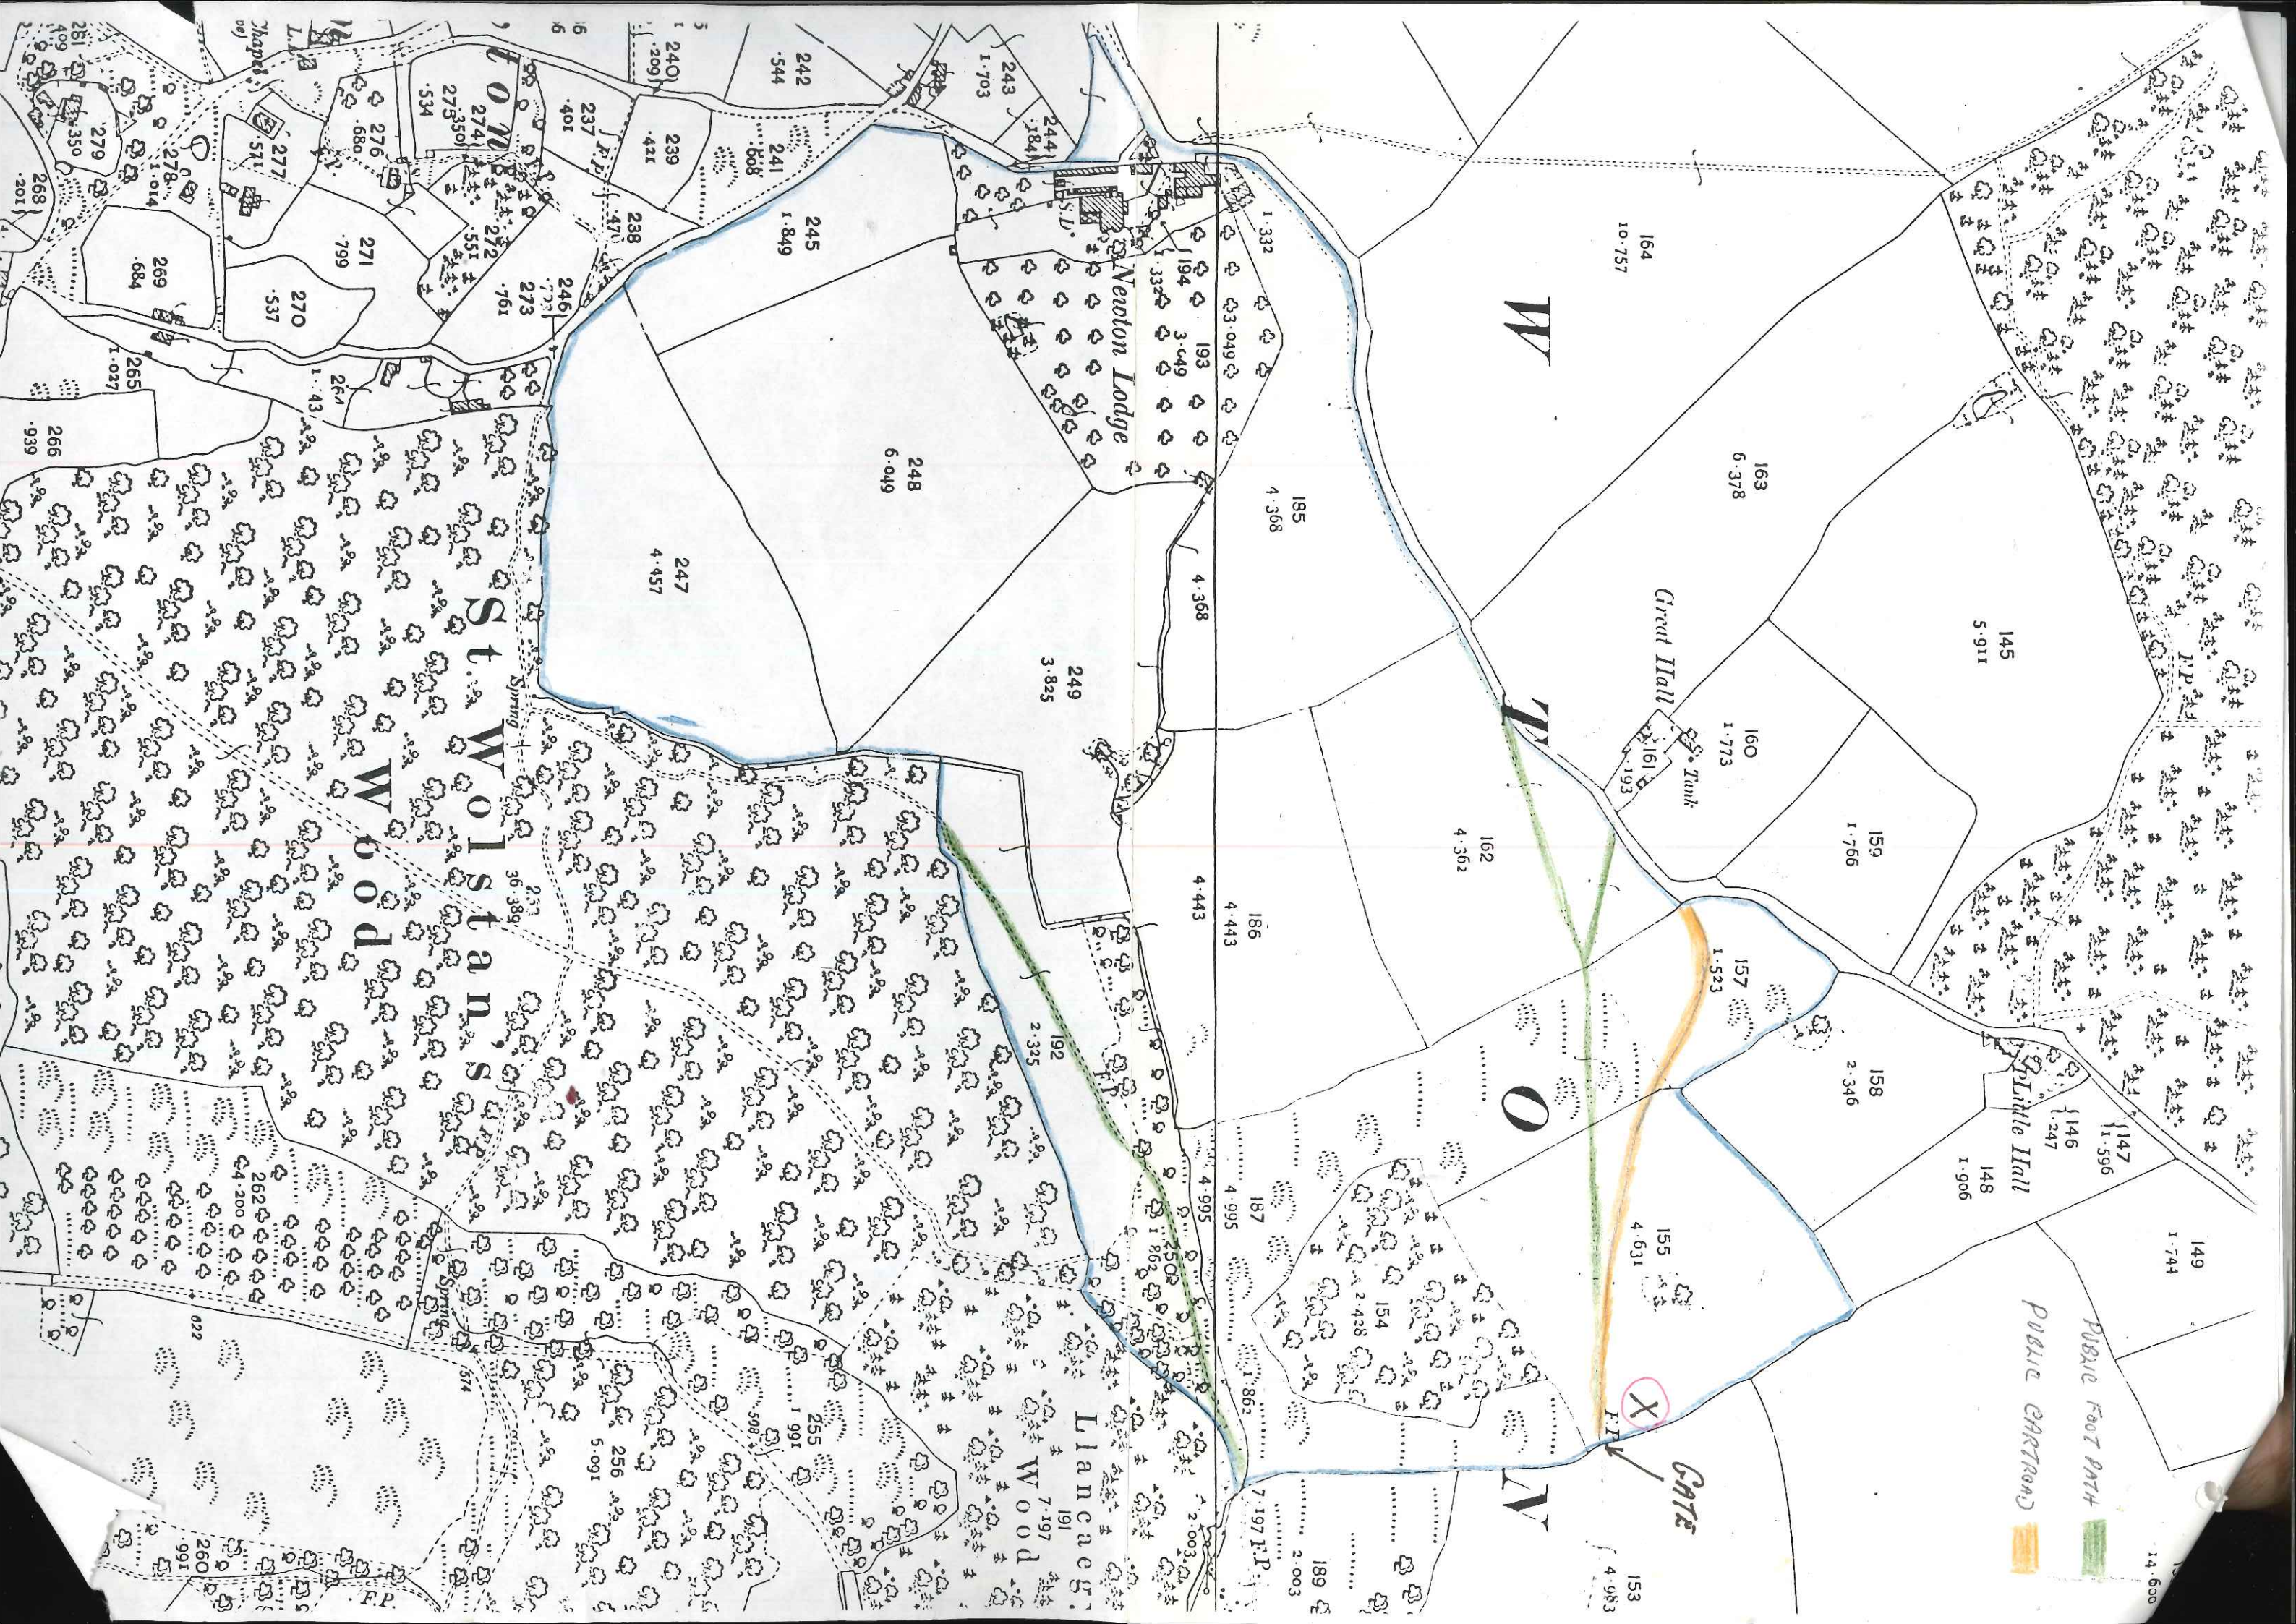

St. Wolstan's Wood

Newton Lodge

Llancaer Wood

Great Hall

Little Hall

GATE

PUBLIC FOOT PATH
PUBLIC CARTROAD

W

W

O

V

14.600