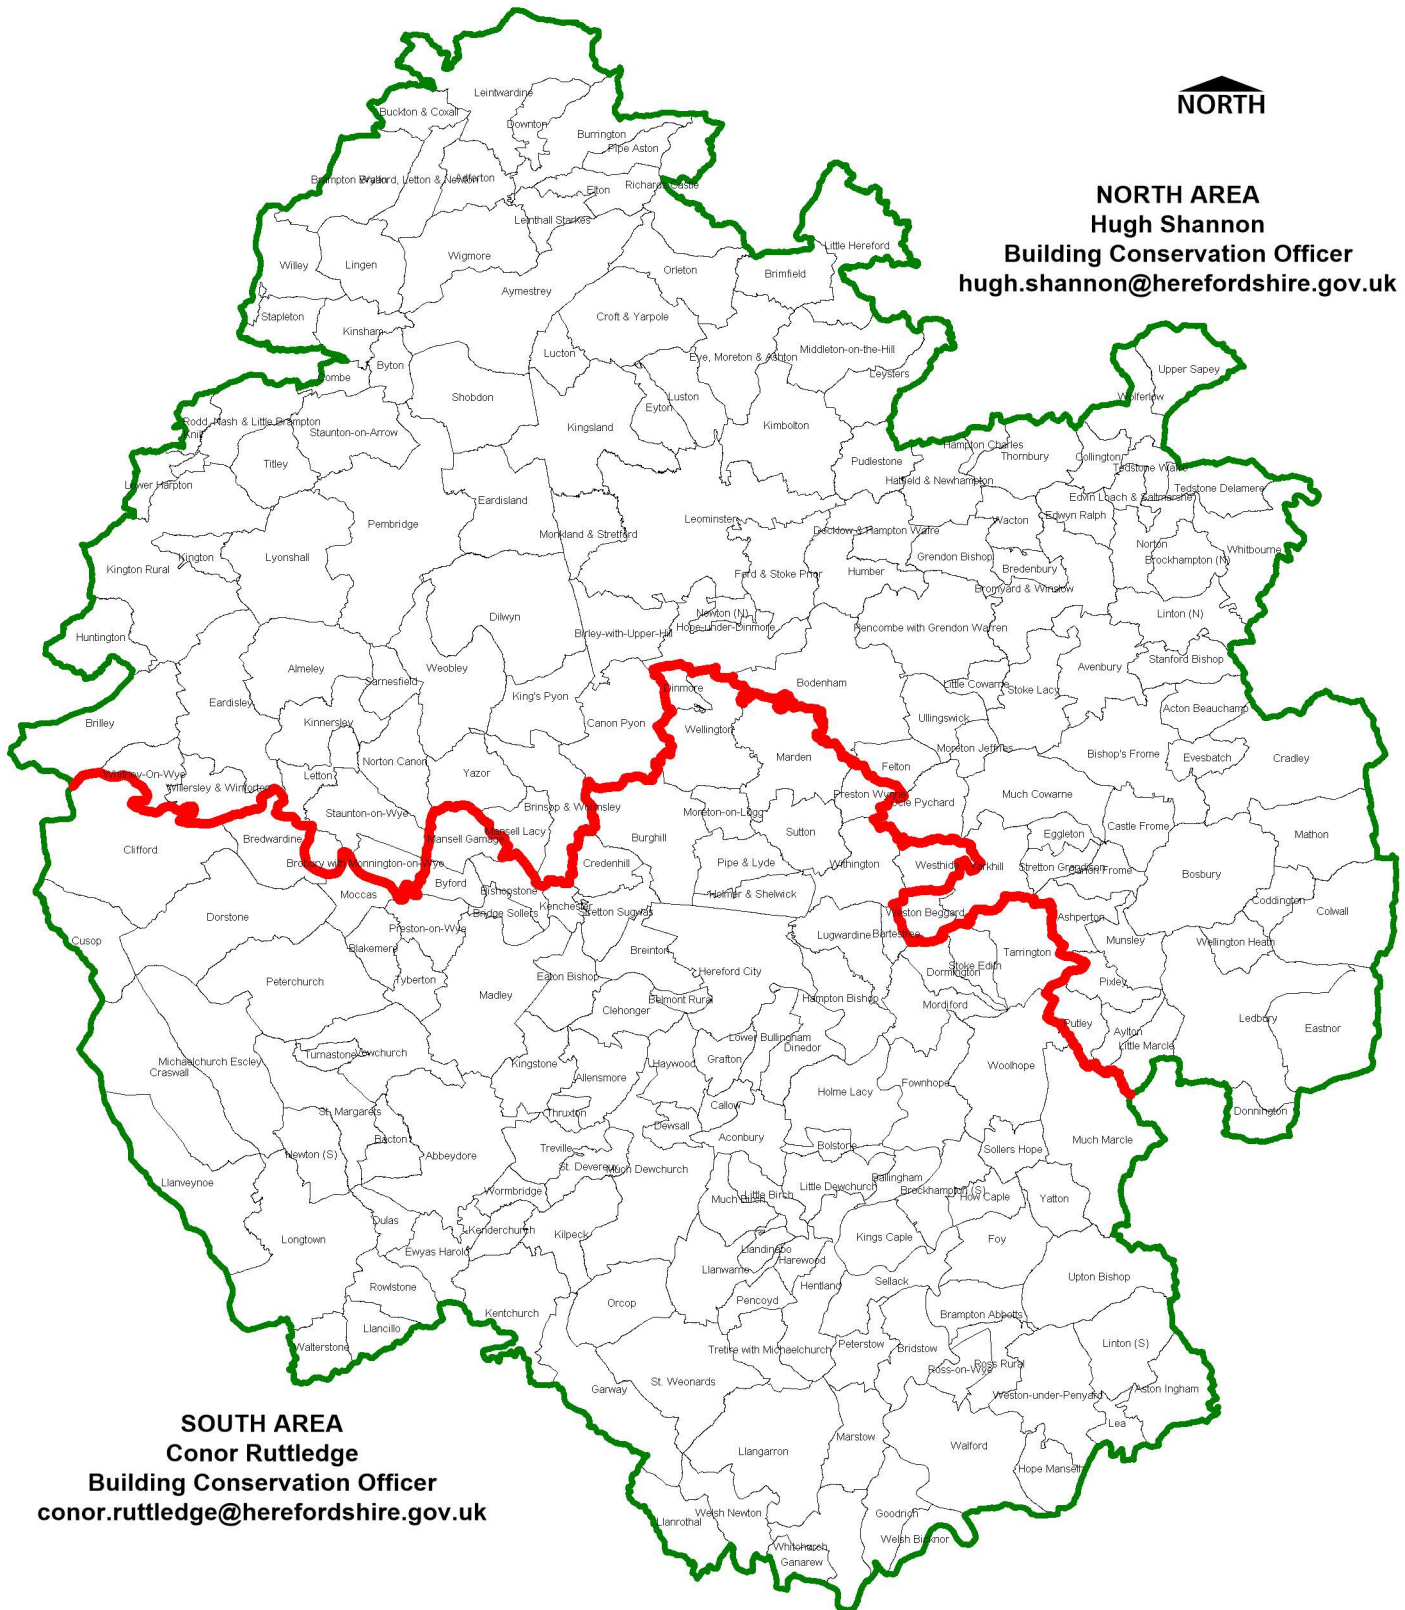

Building Conservation Officer Areas

NORTH AREA
Hugh Shannon
Building Conservation Officer
hugh.shannon@herefordshire.gov.uk

SOUTH AREA
Conor Ruttledge
Building Conservation Officer
conor.ruttledge@herefordshire.gov.uk