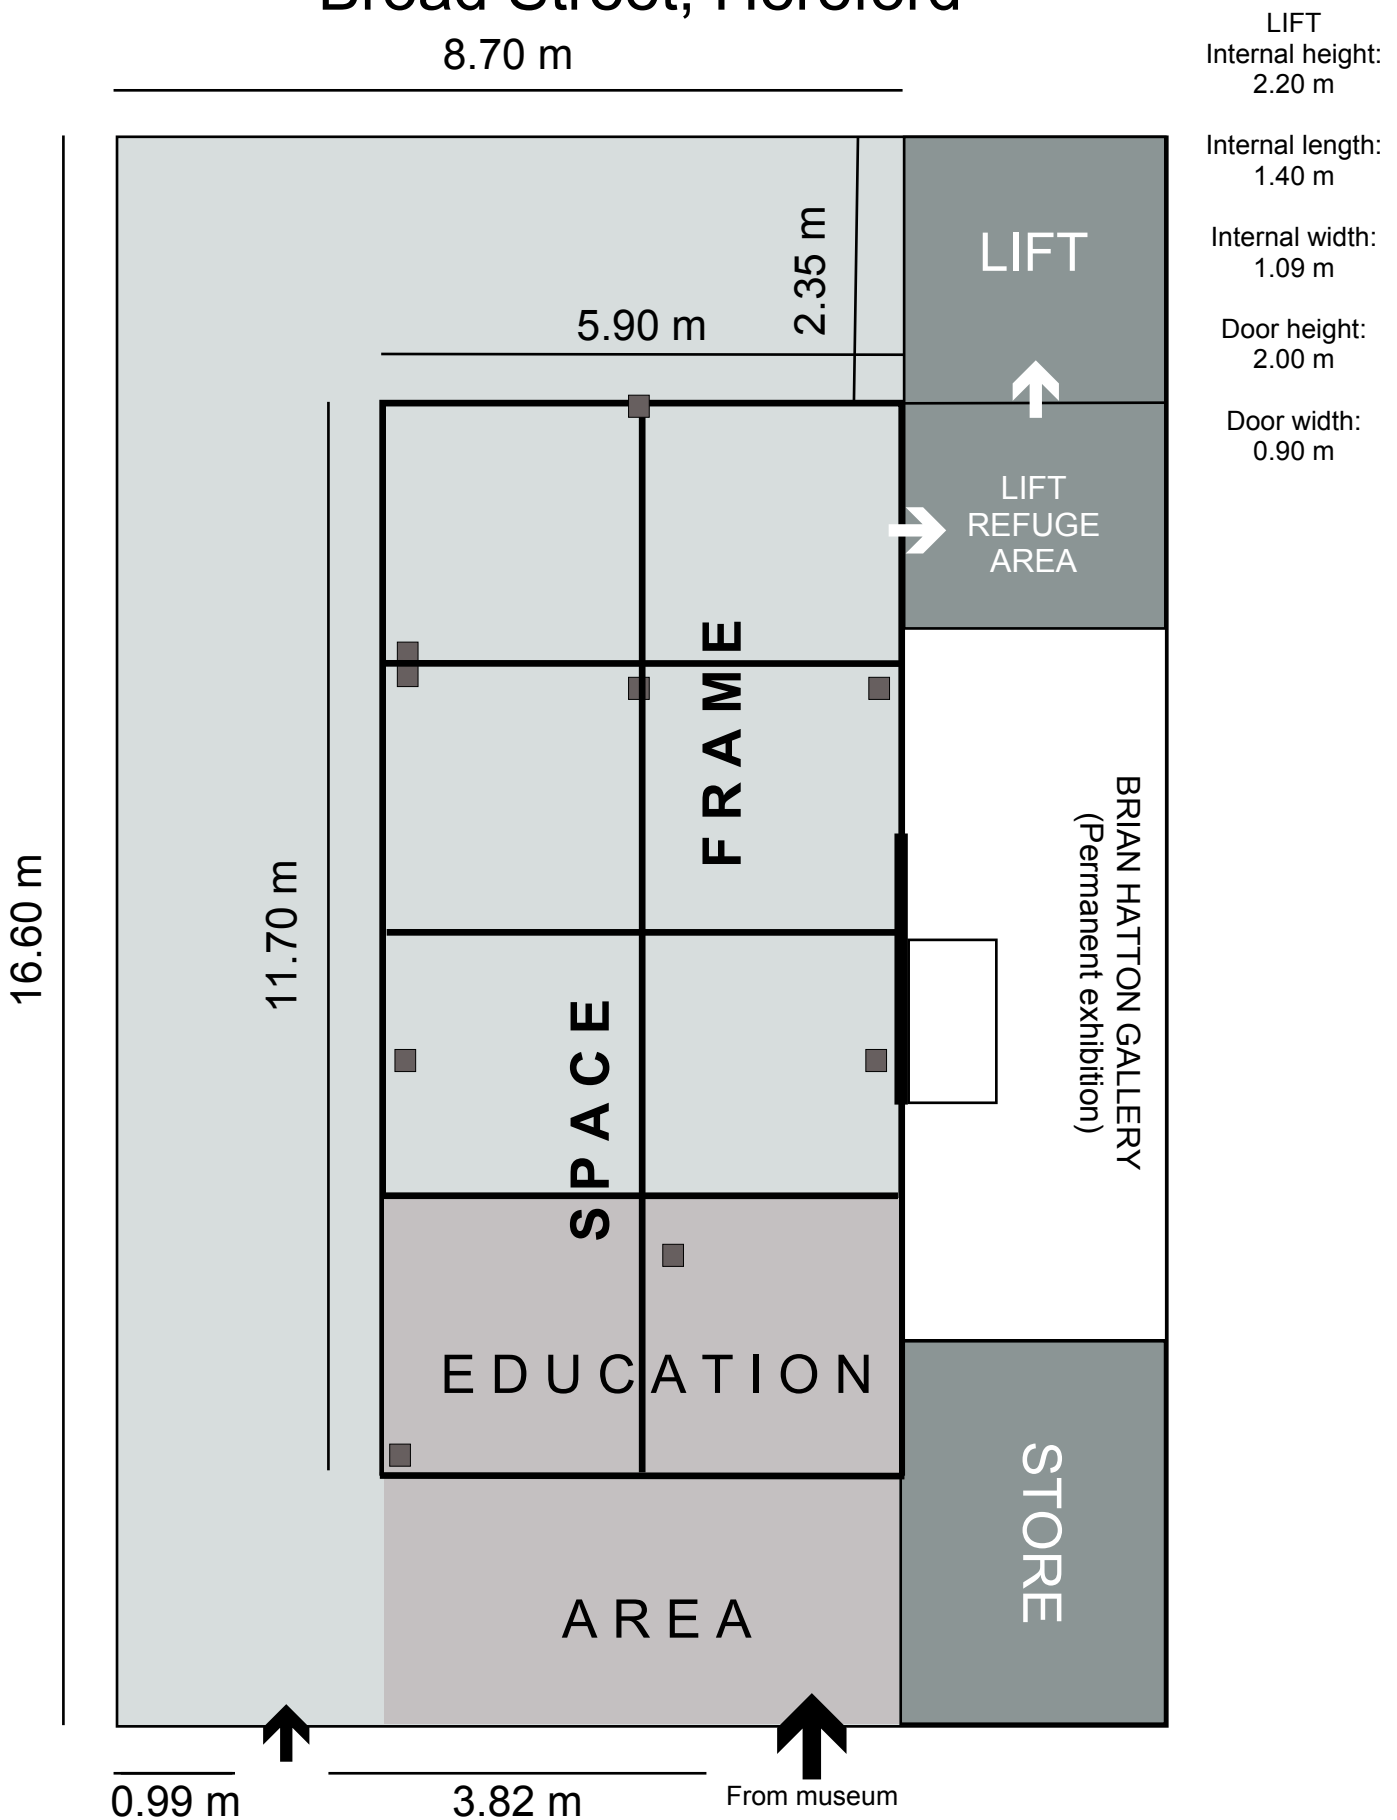

# HEREFORD ART GALLERY

Broad Street, Hereford

8.70 m

The **SPACE FRAME** supports 10 moveable screens each 2.90m high x 1.42m wide

**Also available:** 4 tower cases: 1.45m long x 0.575m wide x 0.99m display height

**plus** 2 desk cases: 1.45m long x 0.575m wide x 0.15m display height

■ 9 electrical sockets on floor. (Light track on top of SPACE FRAME)