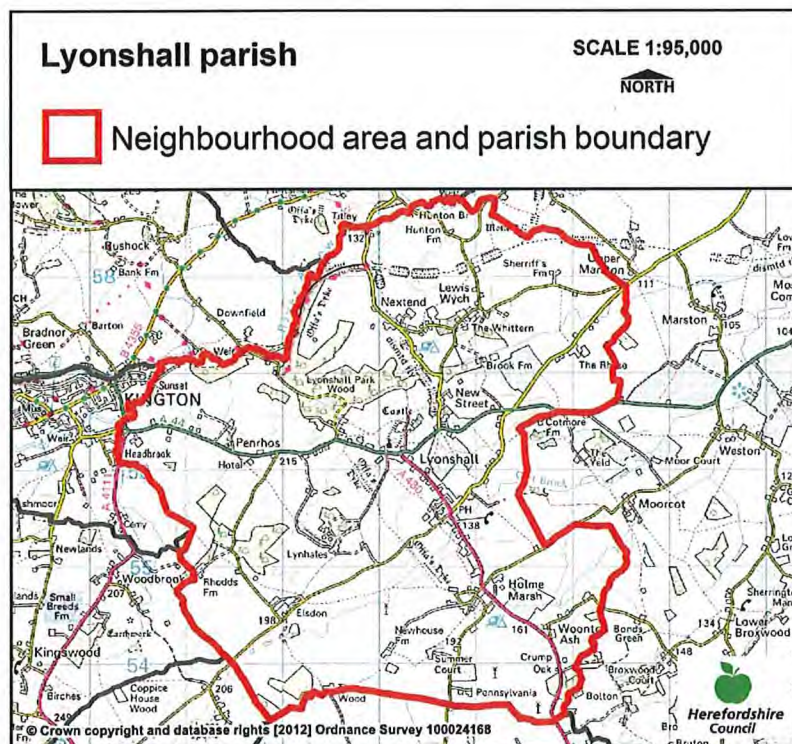

NEIGHBOURHOOD PLANNING NOTICE

The Neighbourhood Planning (General) Regulations 2012

Herefordshire Council has **MADE** under Article 19 of the above Regulations the **Lyonshall Neighbourhood Plan**. This plan now forms part of the Development Plan for Herefordshire.

This plan can be viewed at;

- www.herefordshire.gov.uk/neighbourhoodplanning

The Neighbourhood Plan covers the area identified on the map below

RICHARD GABB

PROGRAMME DIRECTOR- HOUSING AND GROWTH

Date: 27 January 2020