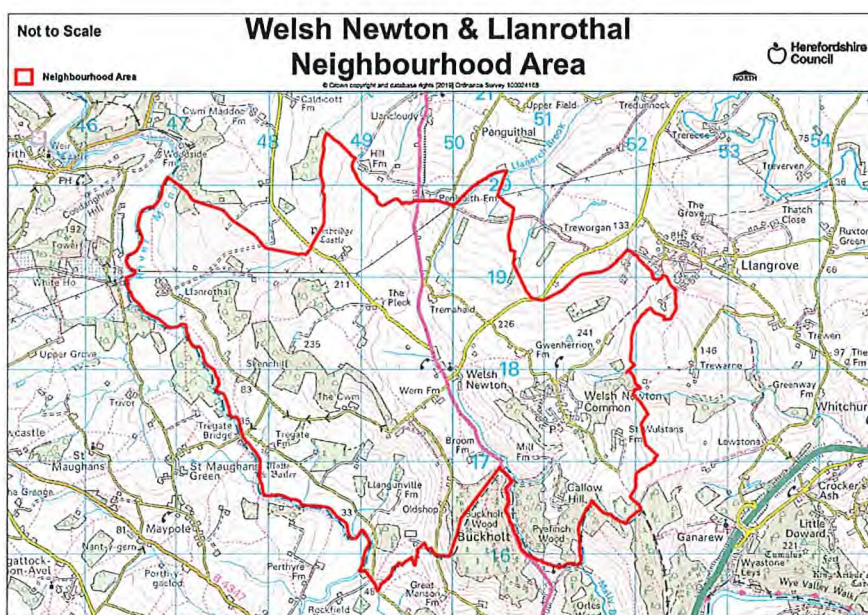

NEIGHBOURHOOD PLANNING NOTICE

The Neighbourhood Planning (General) Regulations 2012

Herefordshire Council has **MADE** under Article 19 of the above Regulations the **Welsh Newton and Llanrothal Group Neighbourhood Plan**. This plan now forms part of the Development Plan for Herefordshire.

This plan can be viewed at;

- www.herefordshire.gov.uk/neighbourhoodplanning

The Neighbourhood Plan covers the area identified on the map below

RICHARD GABB

PROGRAMME DIRECTOR- HOUSING AND GROWTH

Date: ⁶26 September 2019