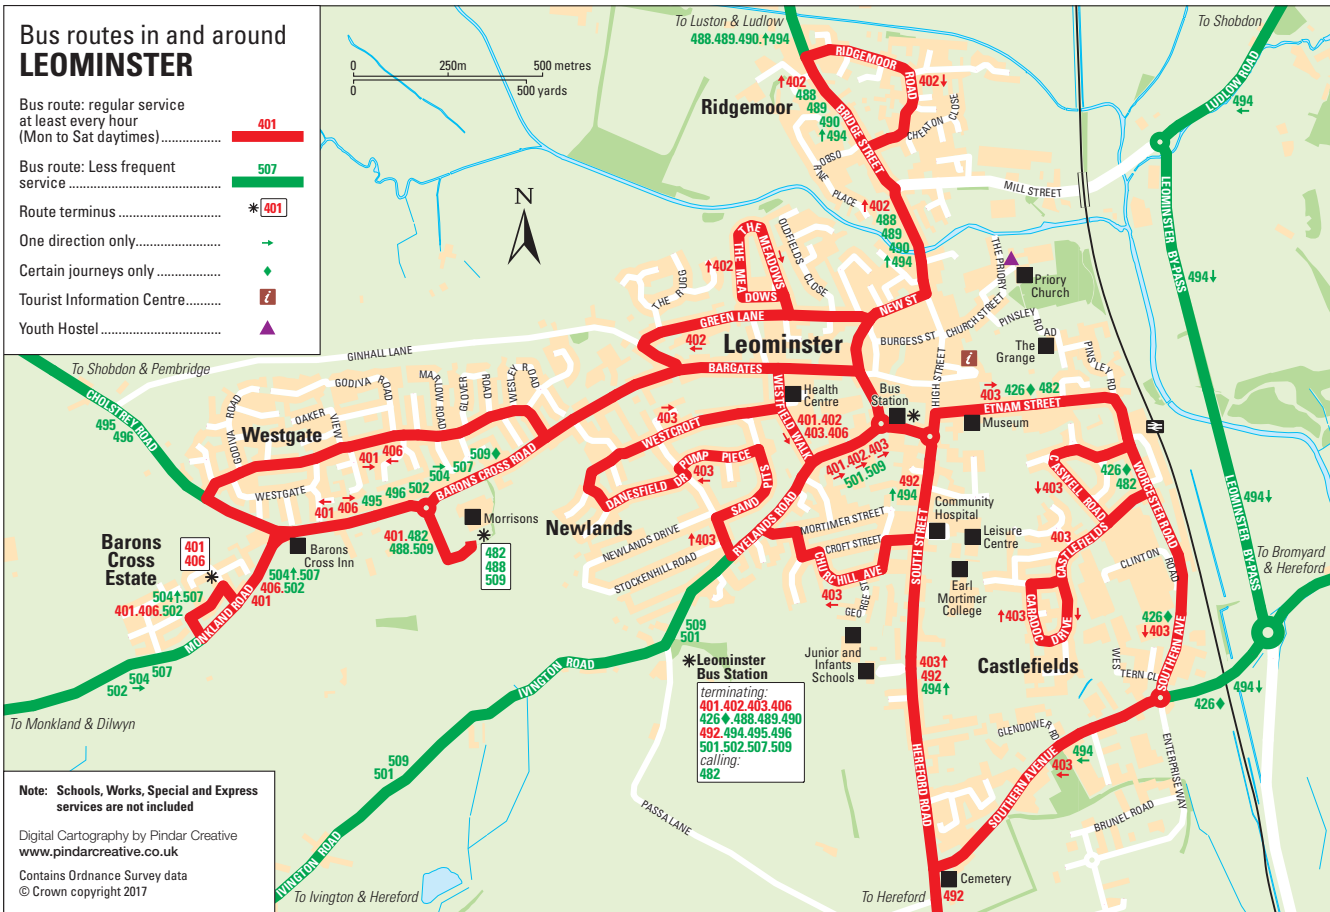

Bus routes in and around LEOMINSTER

Bus route: regular service at least every hour (Mon to Sat daytimes).....

401

Bus route: Less frequent service.....

507

Route terminus.....

* **401**

One direction only.....

→

Certain journeys only.....

◆

Tourist Information Centre.....

ℹ

Youth Hostel.....

▲

***Leominster Bus Station**
 terminating:
 401, 402, 403, 406
 426 ◆ 488, 489, 490
 492, 494, 495, 496
 501, 502, 507, 509
 calling:
 482