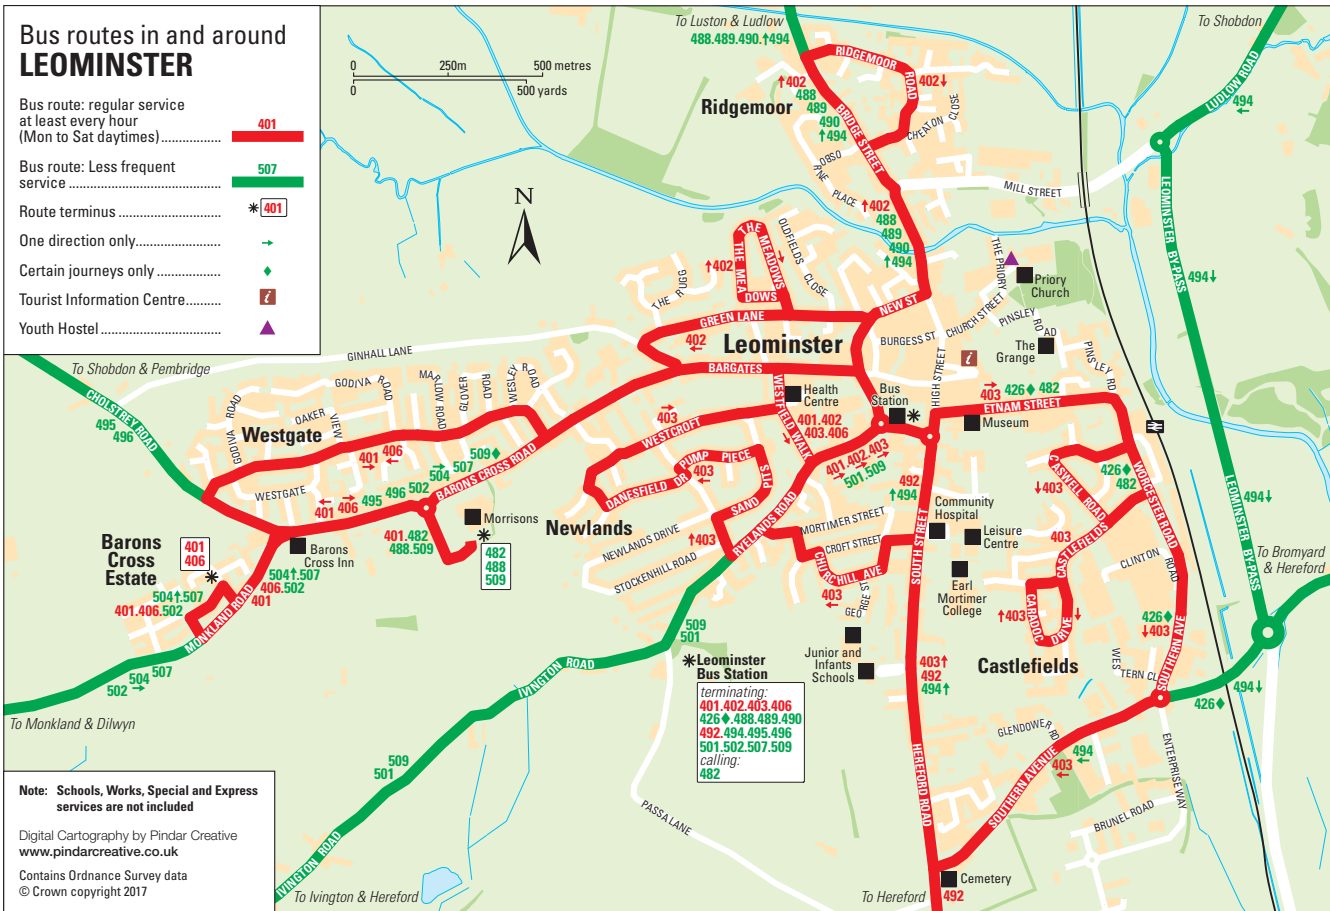

Bus routes in and around LEOMINSTER

Bus route: regular service at least every hour (Mon to Sat daytimes).....

401

Bus route: Less frequent service.....

507

Route terminus.....

* **401**

One direction only.....

→

Certain journeys only.....

◆

Tourist Information Centre.....

ℹ

Youth Hostel.....

▲

Note: Schools, Works, Special and Express services are not included

Digital Cartography by Pindar Creative
www.pindarcreative.co.uk

Contains Ordnance Survey data
© Crown copyright 2017