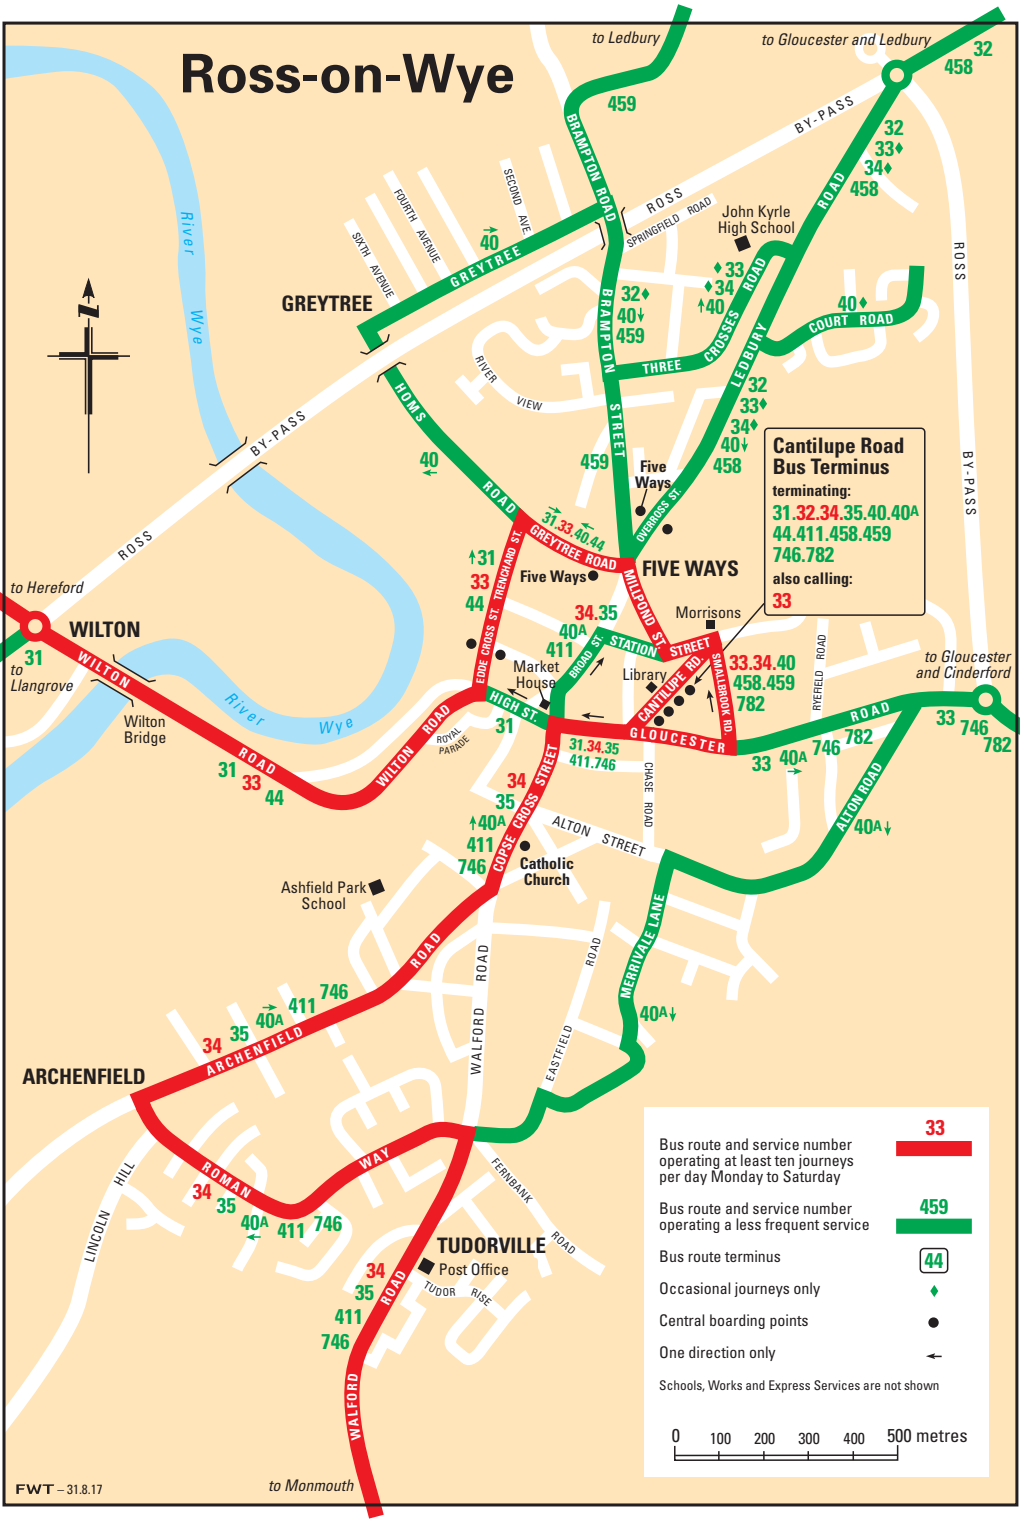

Ross-on-Wye

Cantilupe Road Bus Terminus
 terminating:
 31.32.34.35.40.40A
 44.411.458.459
 746.782
 also calling:
 33

- 33
Bus route and service number operating at least ten journeys per day Monday to Saturday
- 459
Bus route and service number operating a less frequent service
- 44
Bus route terminus
- ◆
Occasional journeys only
- Central boarding points
- ←
One direction only
- Schools, Works and Express Services are not shown

0 100 200 300 400 500 metres