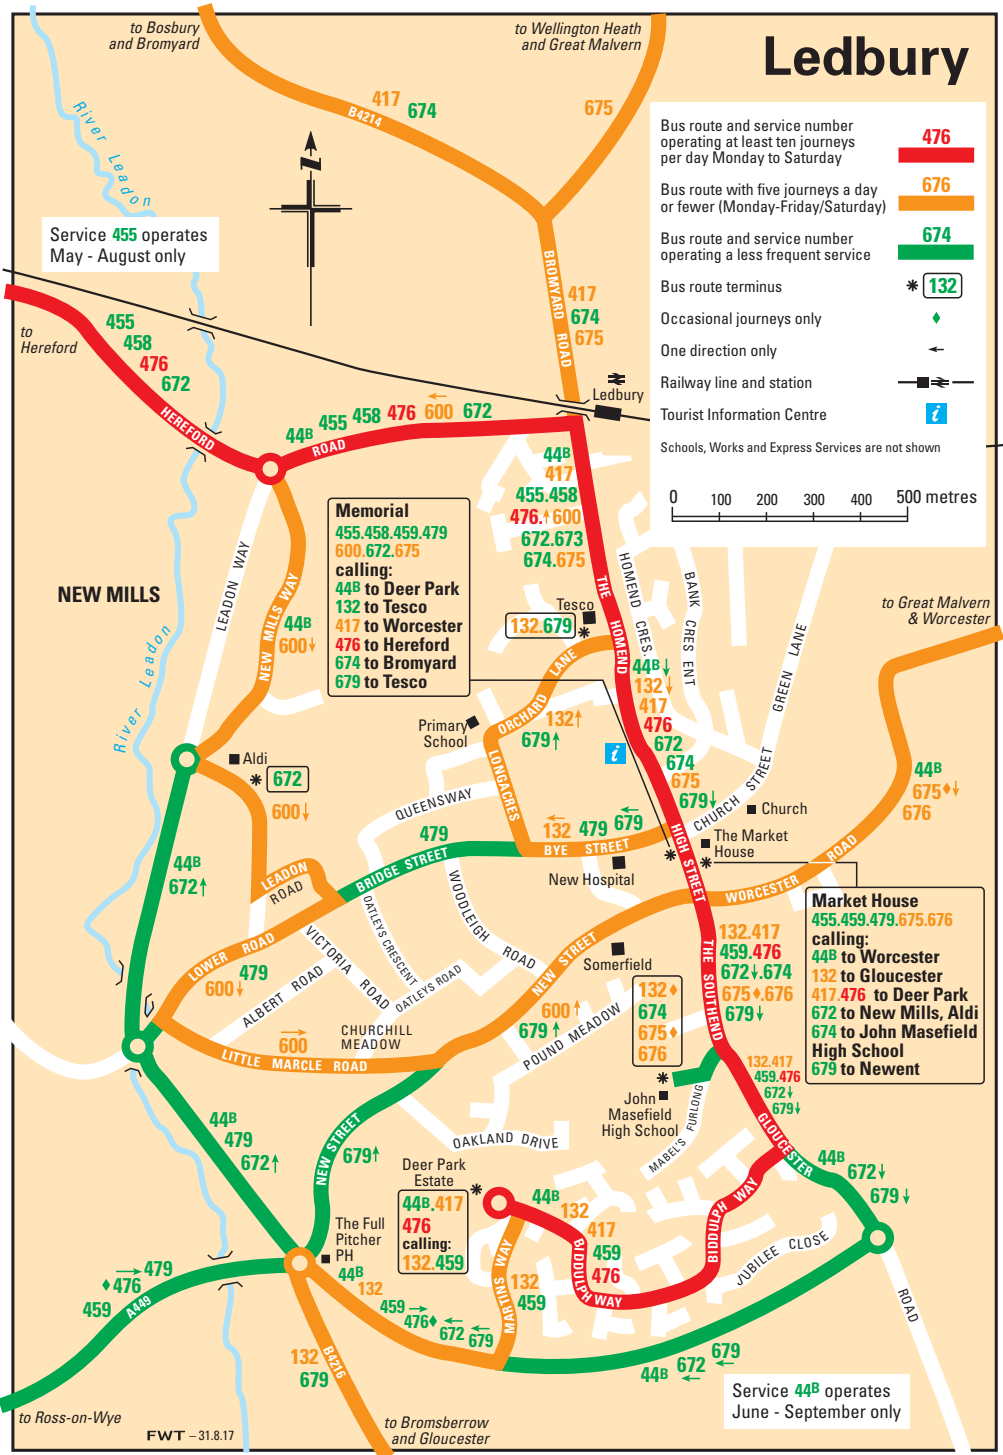

Ledbury

- █ Bus route and service number operating at least ten journeys per day Monday to Saturday **476**
- █ Bus route with five journeys a day or fewer (Monday-Friday/Saturday) **676**
- █ Bus route and service number operating a less frequent service **674**
- * Bus route terminus **132**
- ◆ Occasional journeys only
- ← One direction only
- Railway line and station
- ? Tourist Information Centre
- Schools, Works and Express Services are not shown

Service 455 operates May - August only

Memorial
 455.458.459.479
 600.672.675
 calling:
 44B to Deer Park
 132 to Tesco
 417 to Worcester
 476 to Hereford
 674 to Bromyard
 679 to Tesco

Market House
 455.459.479.675.676
 calling:
 44B to Worcester
 132 to Gloucester
 417.476 to Deer Park
 672 to New Mills, Aldi
 674 to John Masefield High School
 679 to Newent