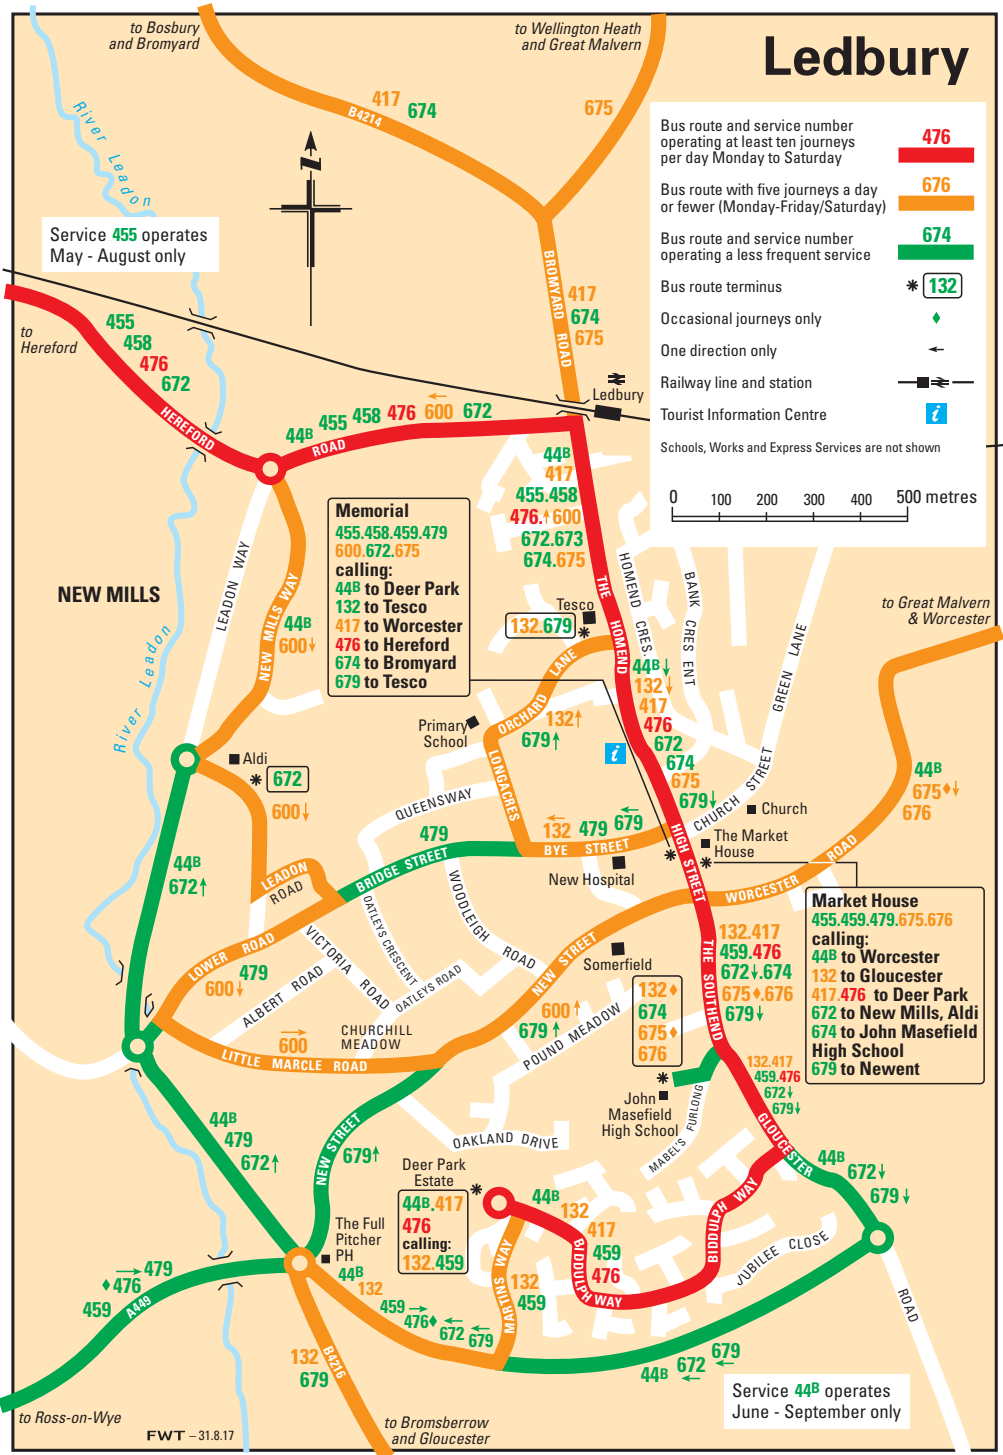

Ledbury

- 476 Bus route and service number operating at least ten journeys per day Monday to Saturday
- 676 Bus route with five journeys a day or fewer (Monday-Friday/Saturday)
- 674 Bus route and service number operating a less frequent service
- * 132 Bus route terminus
- Occasional journeys only ♦
- One direction only ←
- Railway line and station
- Tourist Information Centre i
- Schools, Works and Express Services are not shown

Memorial
 455.458.459.479
 600.672.675
 calling:
 44B to Deer Park
 132 to Tesco
 417 to Worcester
 476 to Hereford
 674 to Bromyard
 679 to Tesco

Market House
 455.459.479.675.676
 calling:
 44B to Worcester
 132 to Gloucester
 417.476 to Deer Park
 672 to New Mills, Aldi
 674 to John Masefield
 High School
 679 to Newent

Deer Park Estate
 44B.417
 476 calling:
 132.459

Service 455 operates May - August only

Service 44B operates June - September only