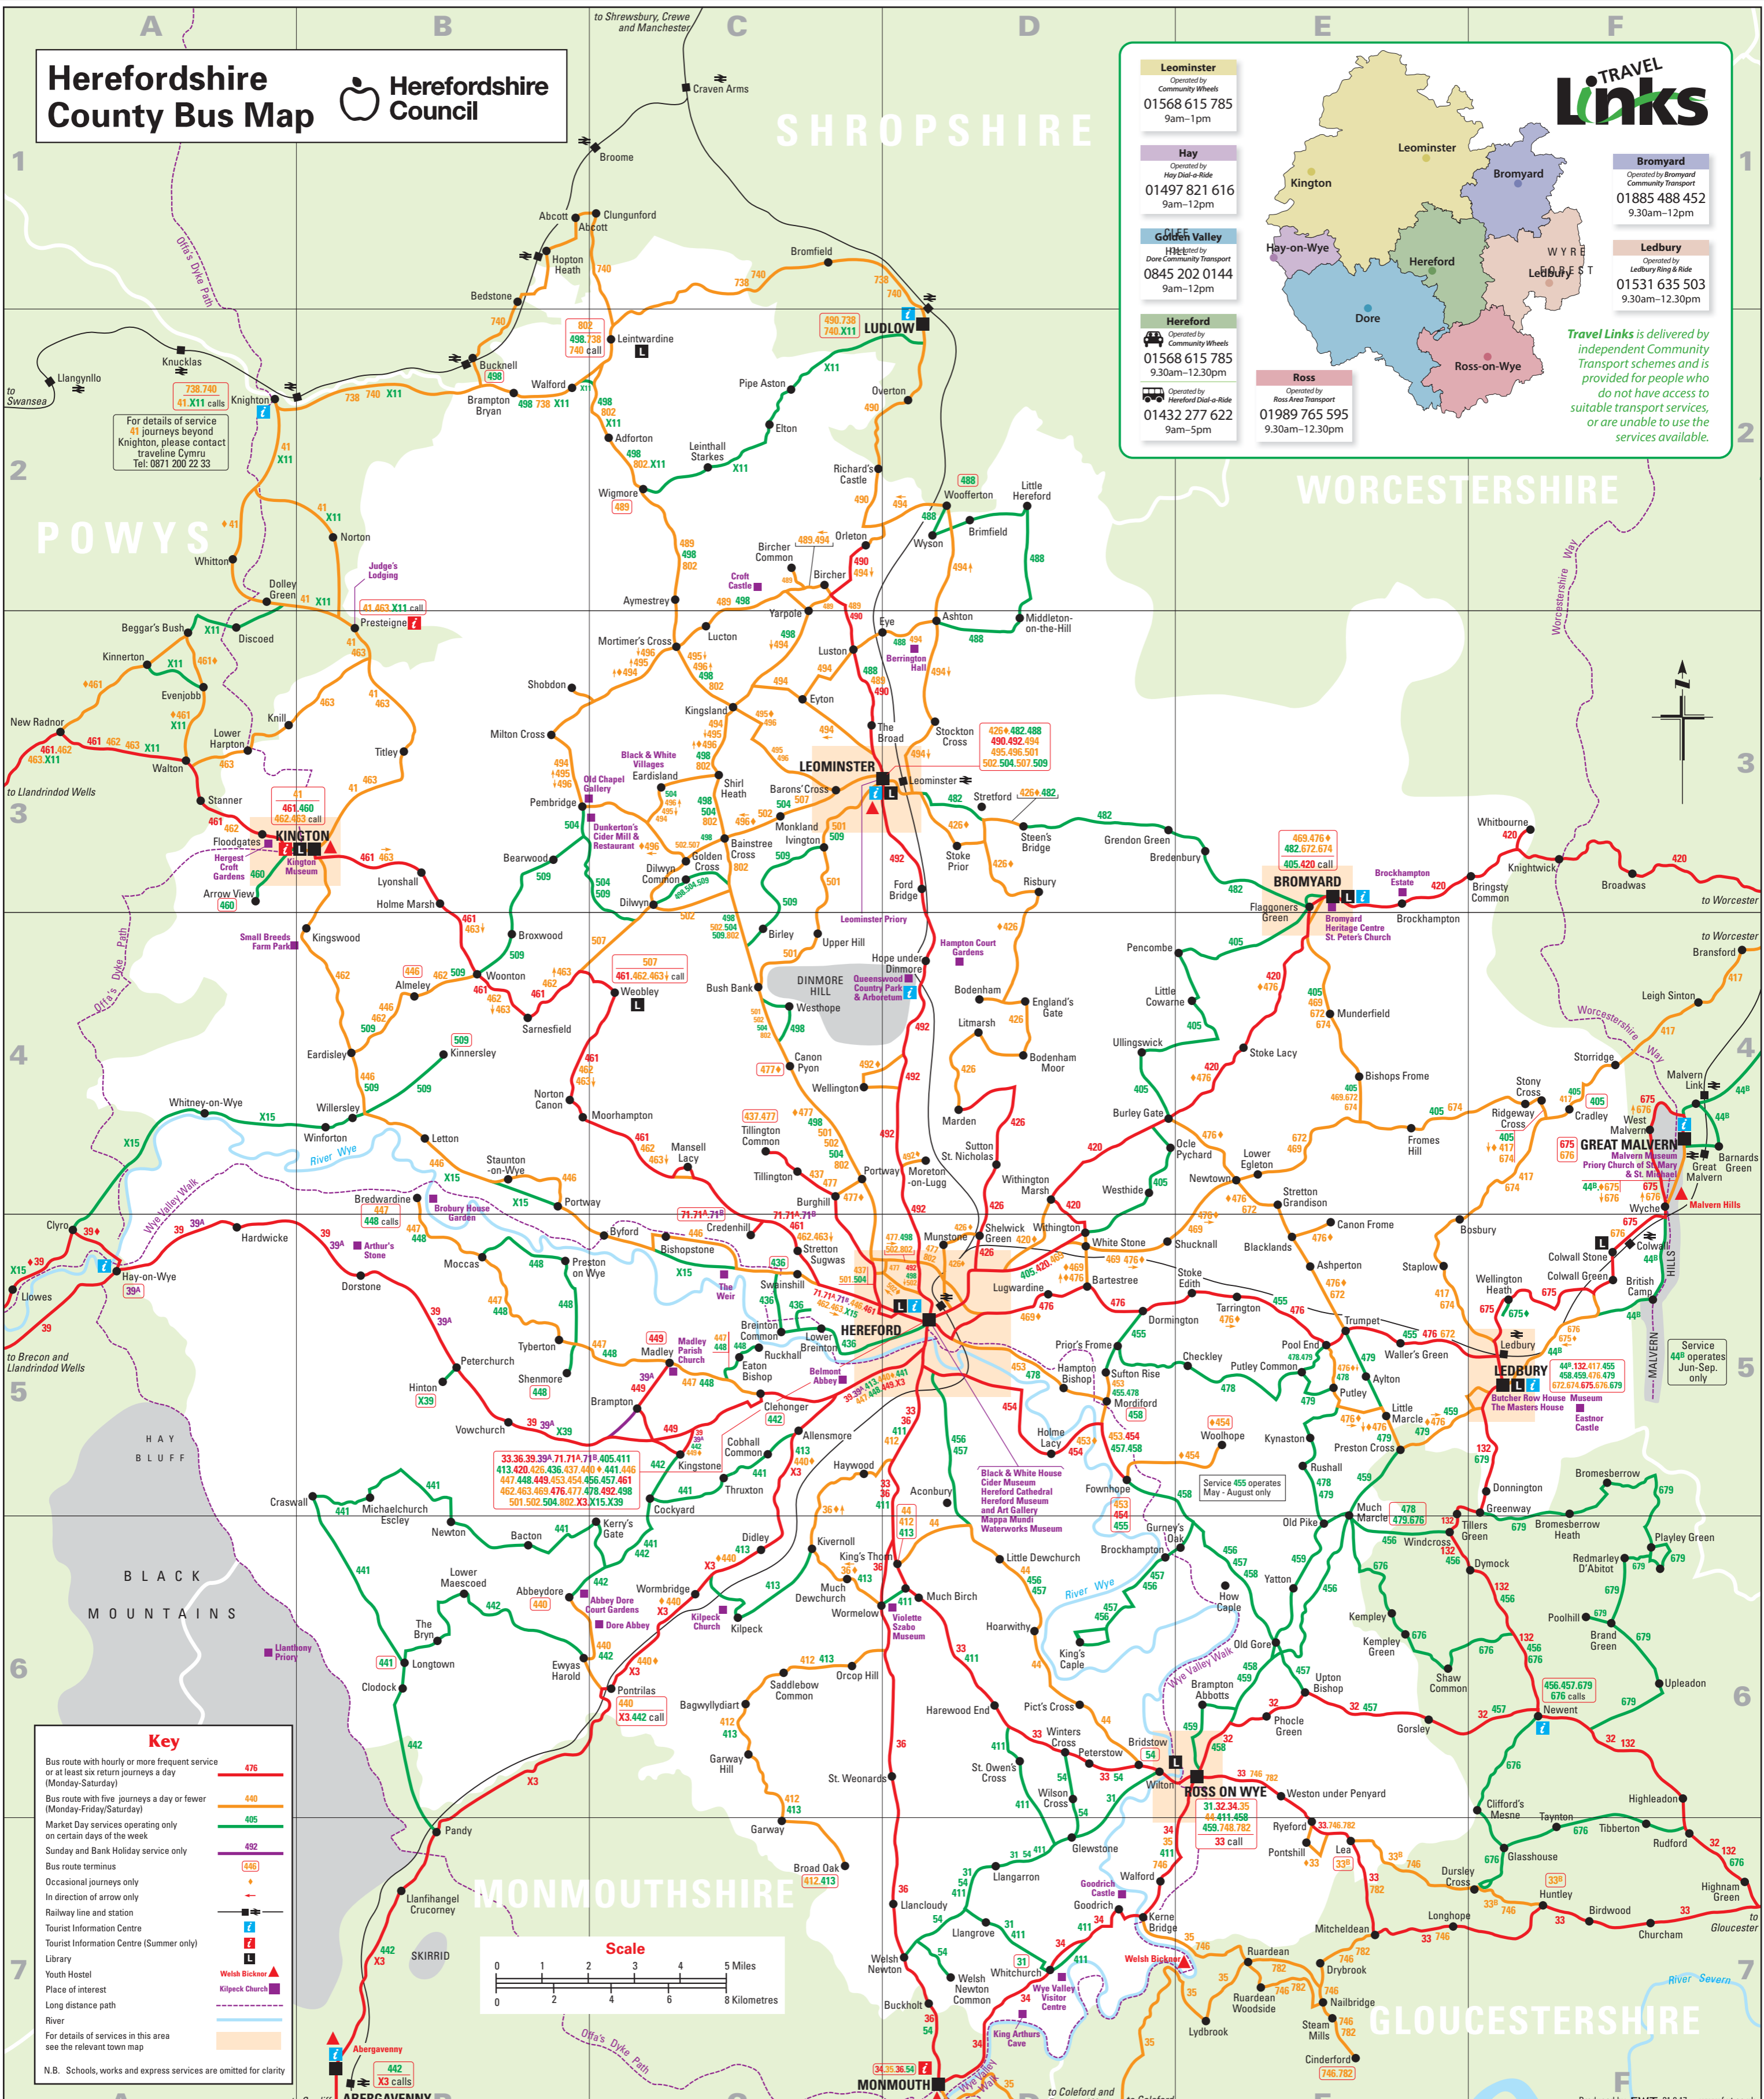

Herefordshire County Bus Map

SHROPSHIRE

Leominster
Operated by Community Wheels
01568 615 785
9am-1pm

Hay
Operated by Hay Dial-a-Ride
01497 821 616
9am-12pm

Golden Valley
Operated by Dore Community Transport
0845 202 0144
9am-12pm

Ledbury
Operated by Ledbury Ring & Ride
01531 635 503
9.30am-12.30pm

Travel Links is delivered by independent Community Transport schemes and is provided for people who do not have access to suitable transport services, or are unable to use the services available.

For details of service 41 journeys beyond Knighton, please contact traveline Cymru Tel: 0871 200 22 33

Key

- Bus route with hourly or more frequent service or at least six return journeys a day (Monday-Saturday) —
- Bus route with five journeys a day or fewer (Monday-Friday/Saturday) —
- Market Day services operating only on certain days of the week —
- Sunday and Bank Holiday service only —
- Bus route terminus 446
- Occasional journeys only +
- In direction of arrow only →
- Railway line and station — ■
- Tourist Information Centre i
- Tourist Information Centre (Summer only) i
- Library L
- Youth Hostel YH
- Place of interest ▲
- Long distance path —
- River —

For details of services in this area see the relevant town map

N.B. Schools, works and express services are omitted for clarity