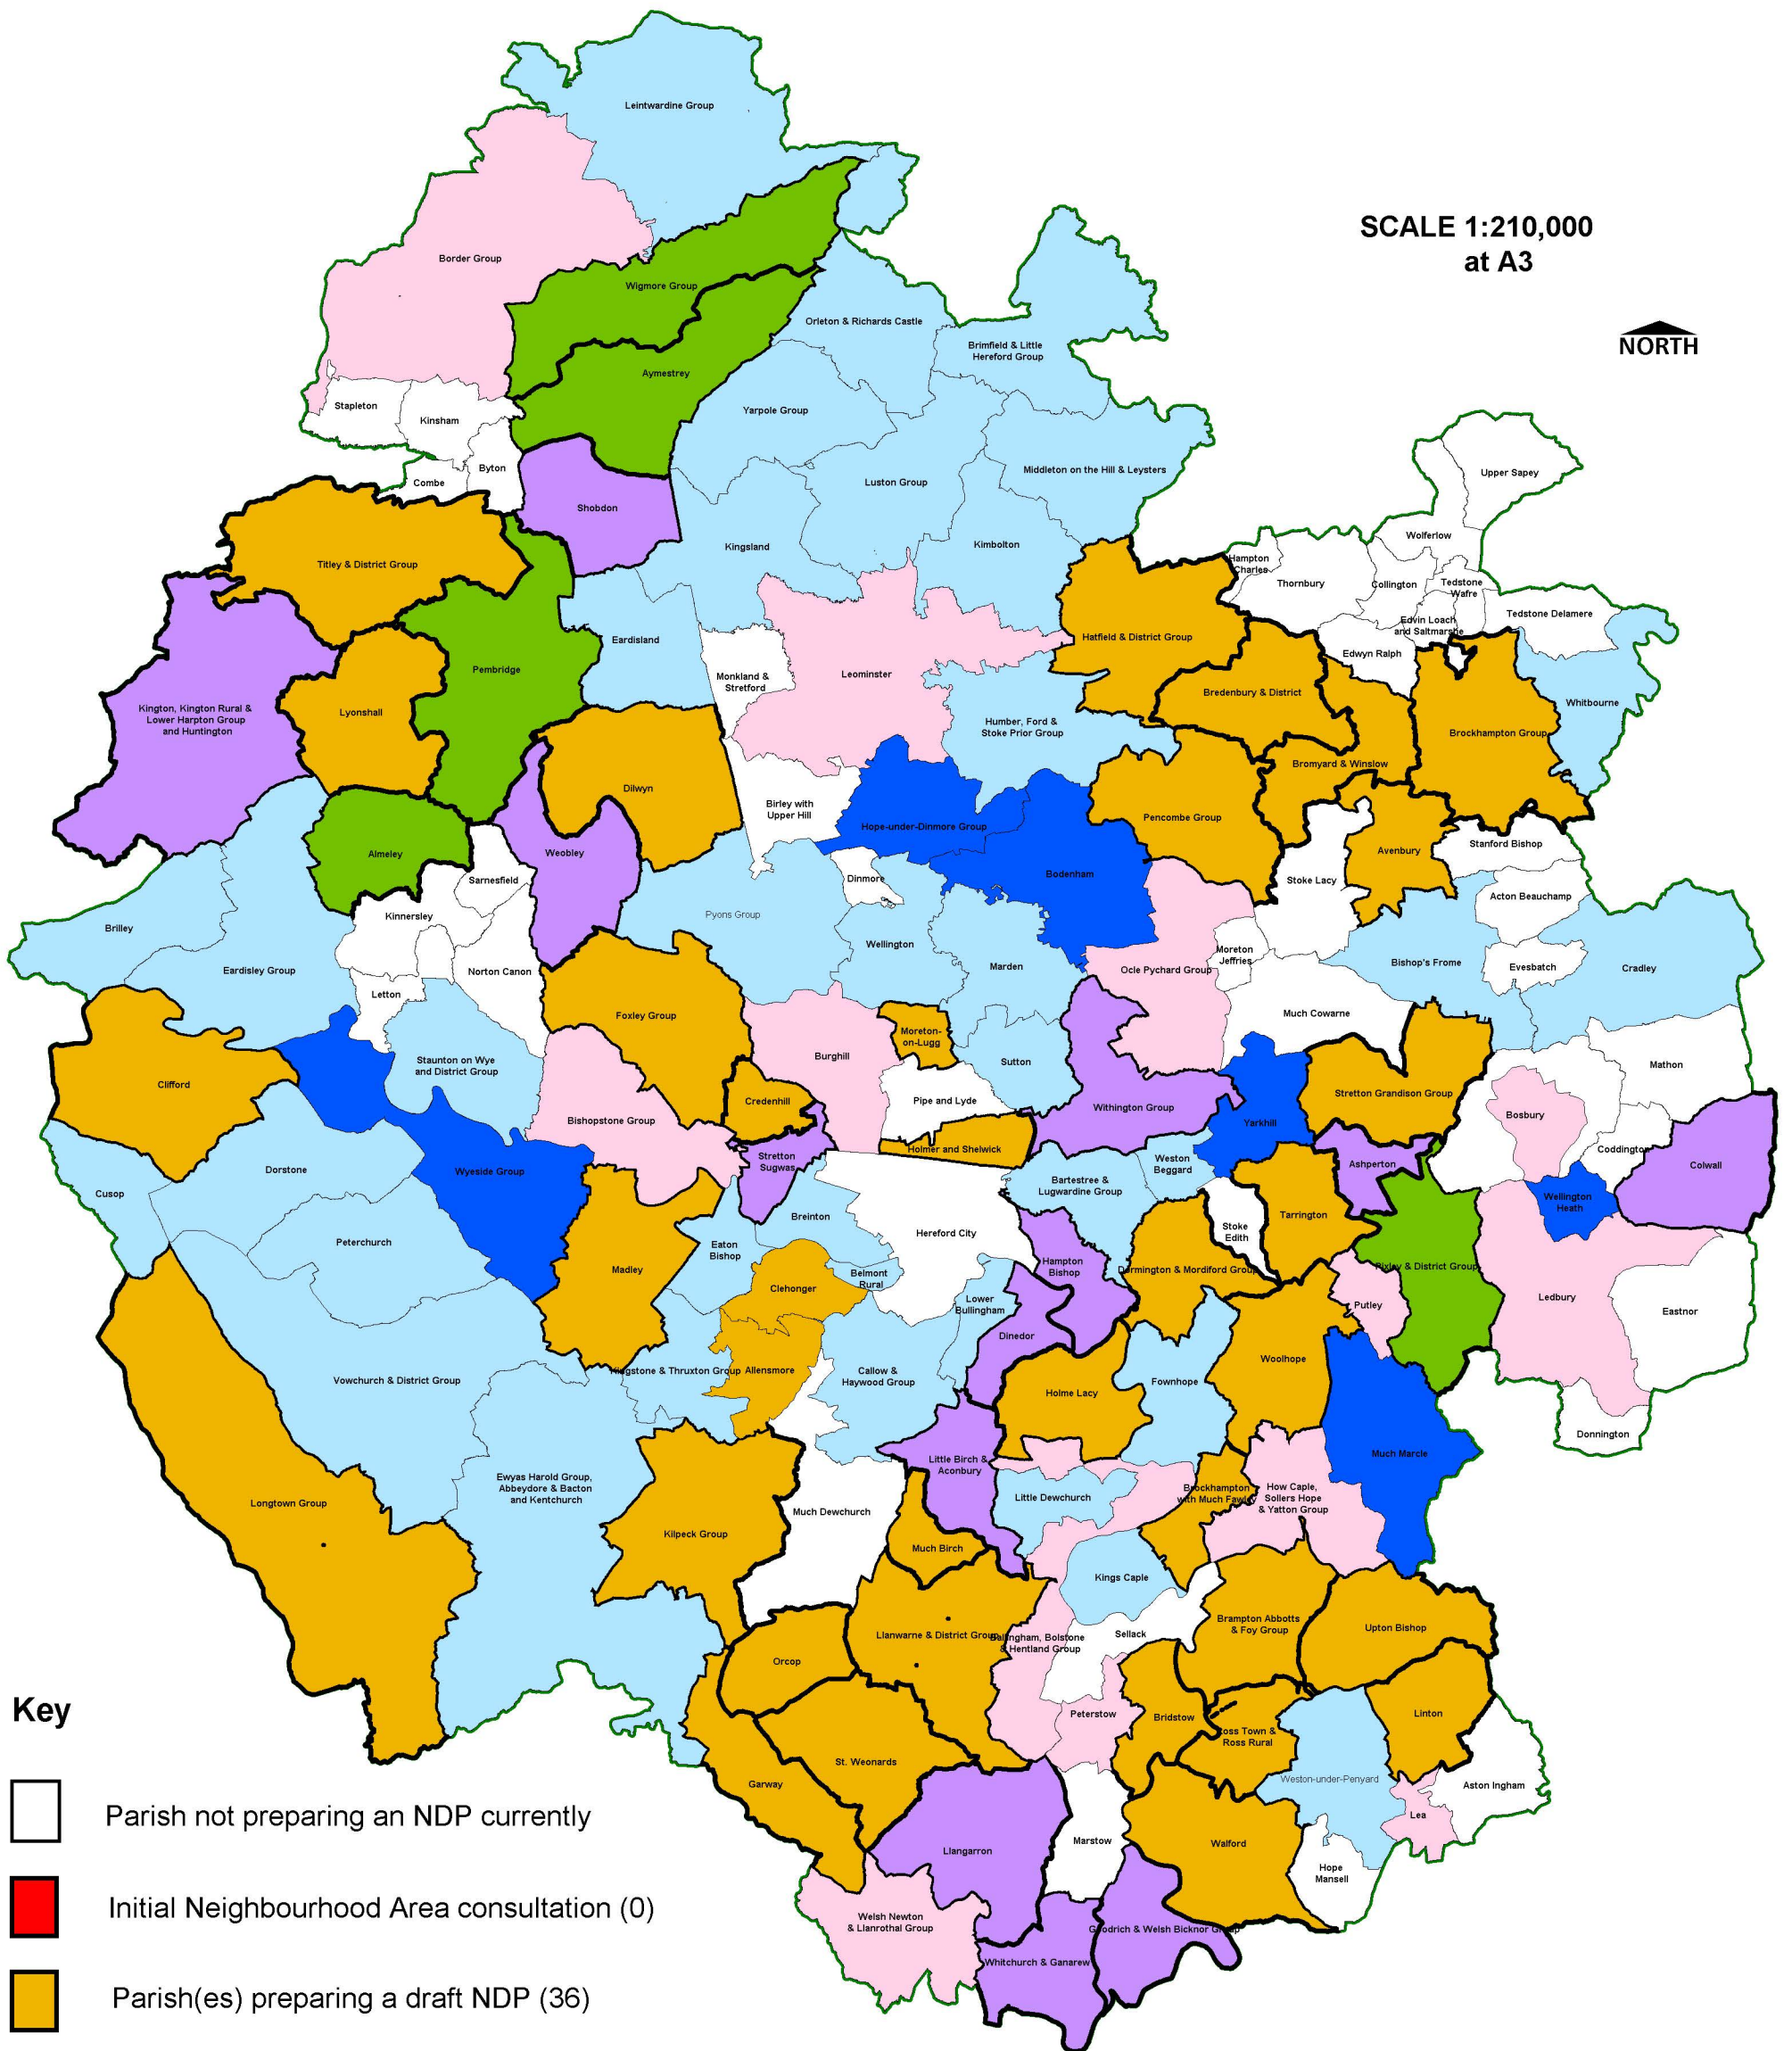

Neighbourhood Development Plans (NDP) in Herefordshire

SCALE 1:210,000
at A3

Key

-  Parish not preparing an NDP currently
-  Initial Neighbourhood Area consultation (0)
-  Parish(es) preparing a draft NDP (36)
-  Regulation 14 Draft NDP stage (13)
-  Regulation 16 NDP submitted (5)
-  NDP submitted for Examination (13)
-  NDP to undergo a Referendum (6)
-  NDP adopted (37)