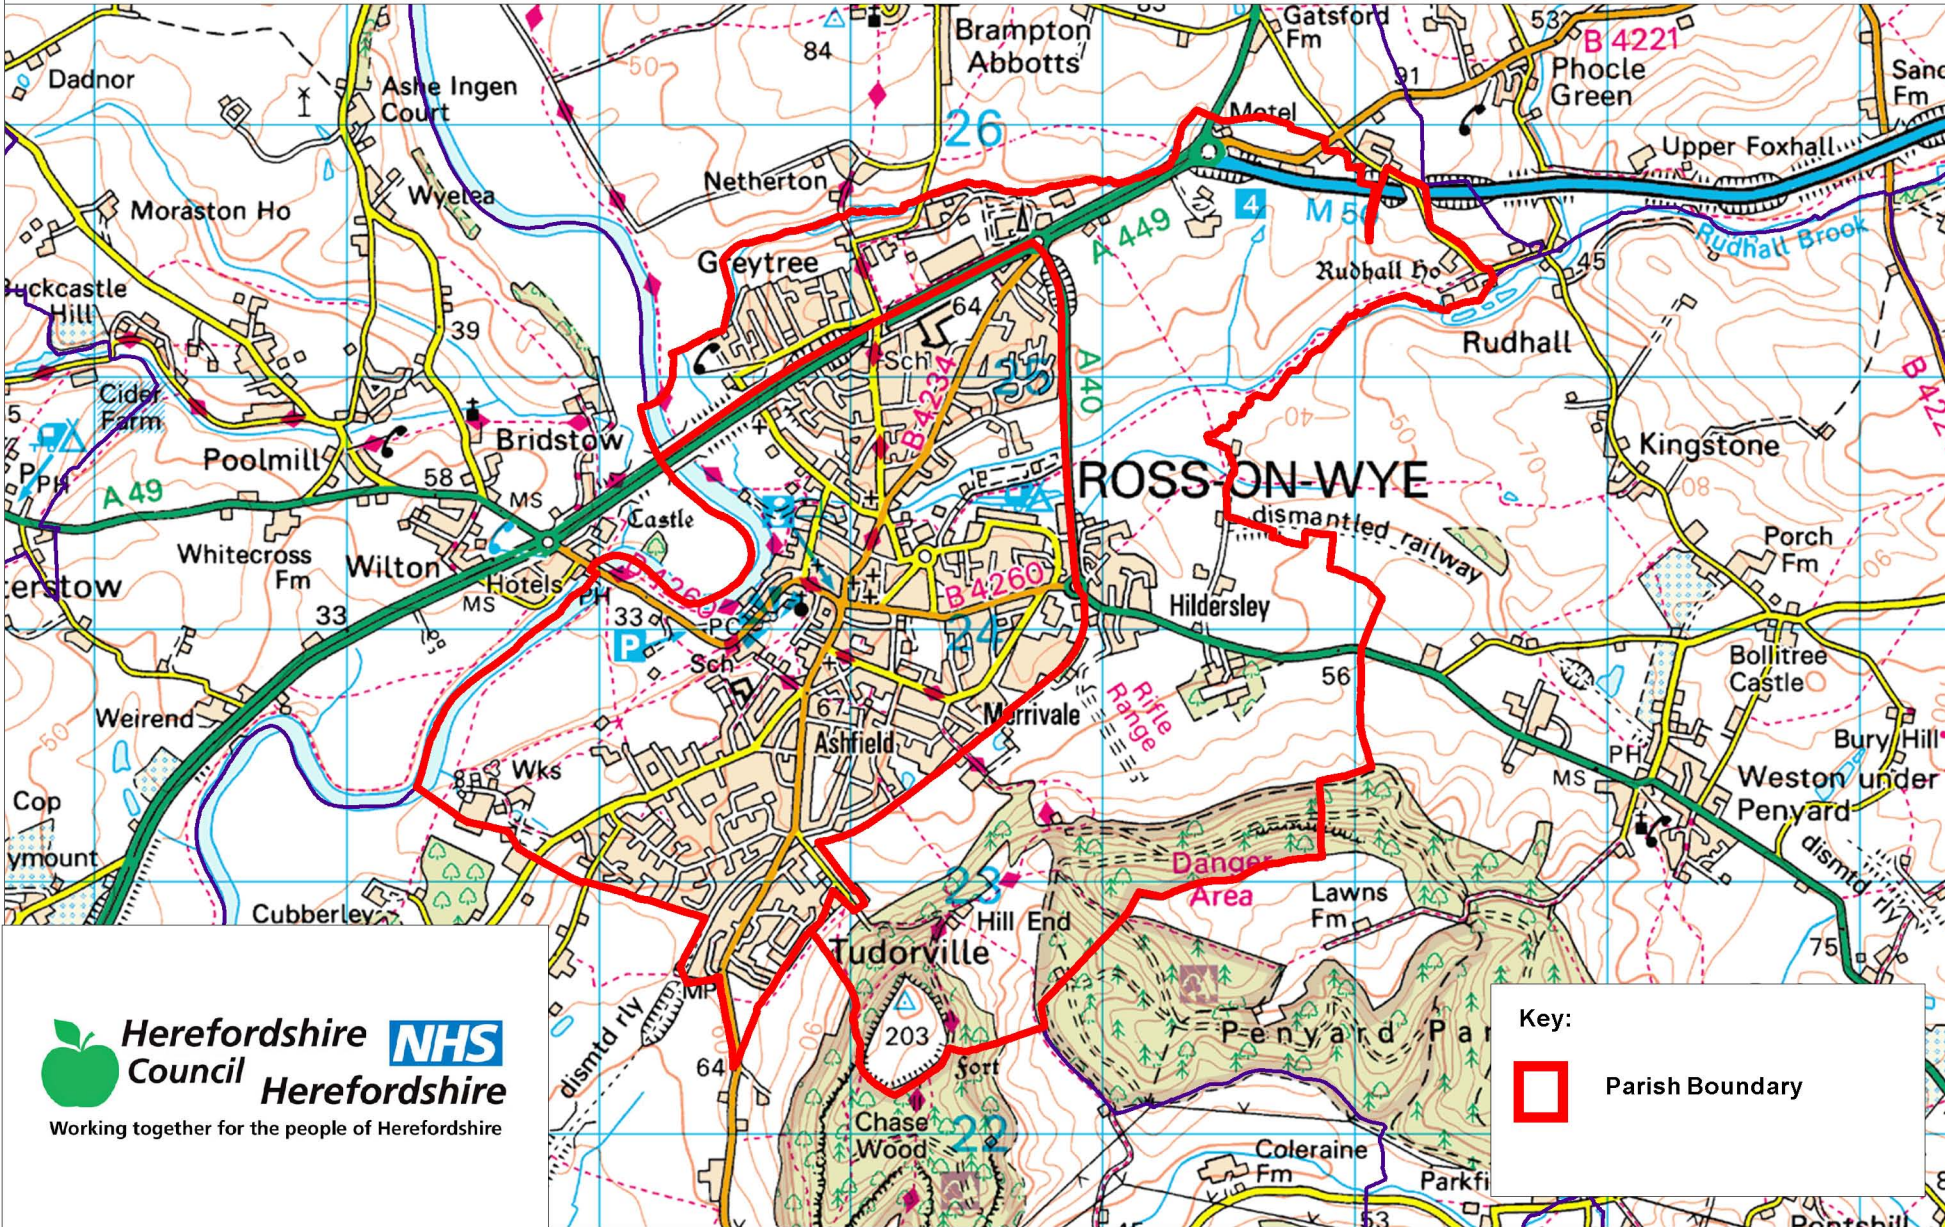

# Ross-on-Wye and Ross Rural Parish Area

© Crown copyright and database rights [2013] Ordnance Survey 100024168

Scale: 1:45,000

Key:

 Parish Boundary