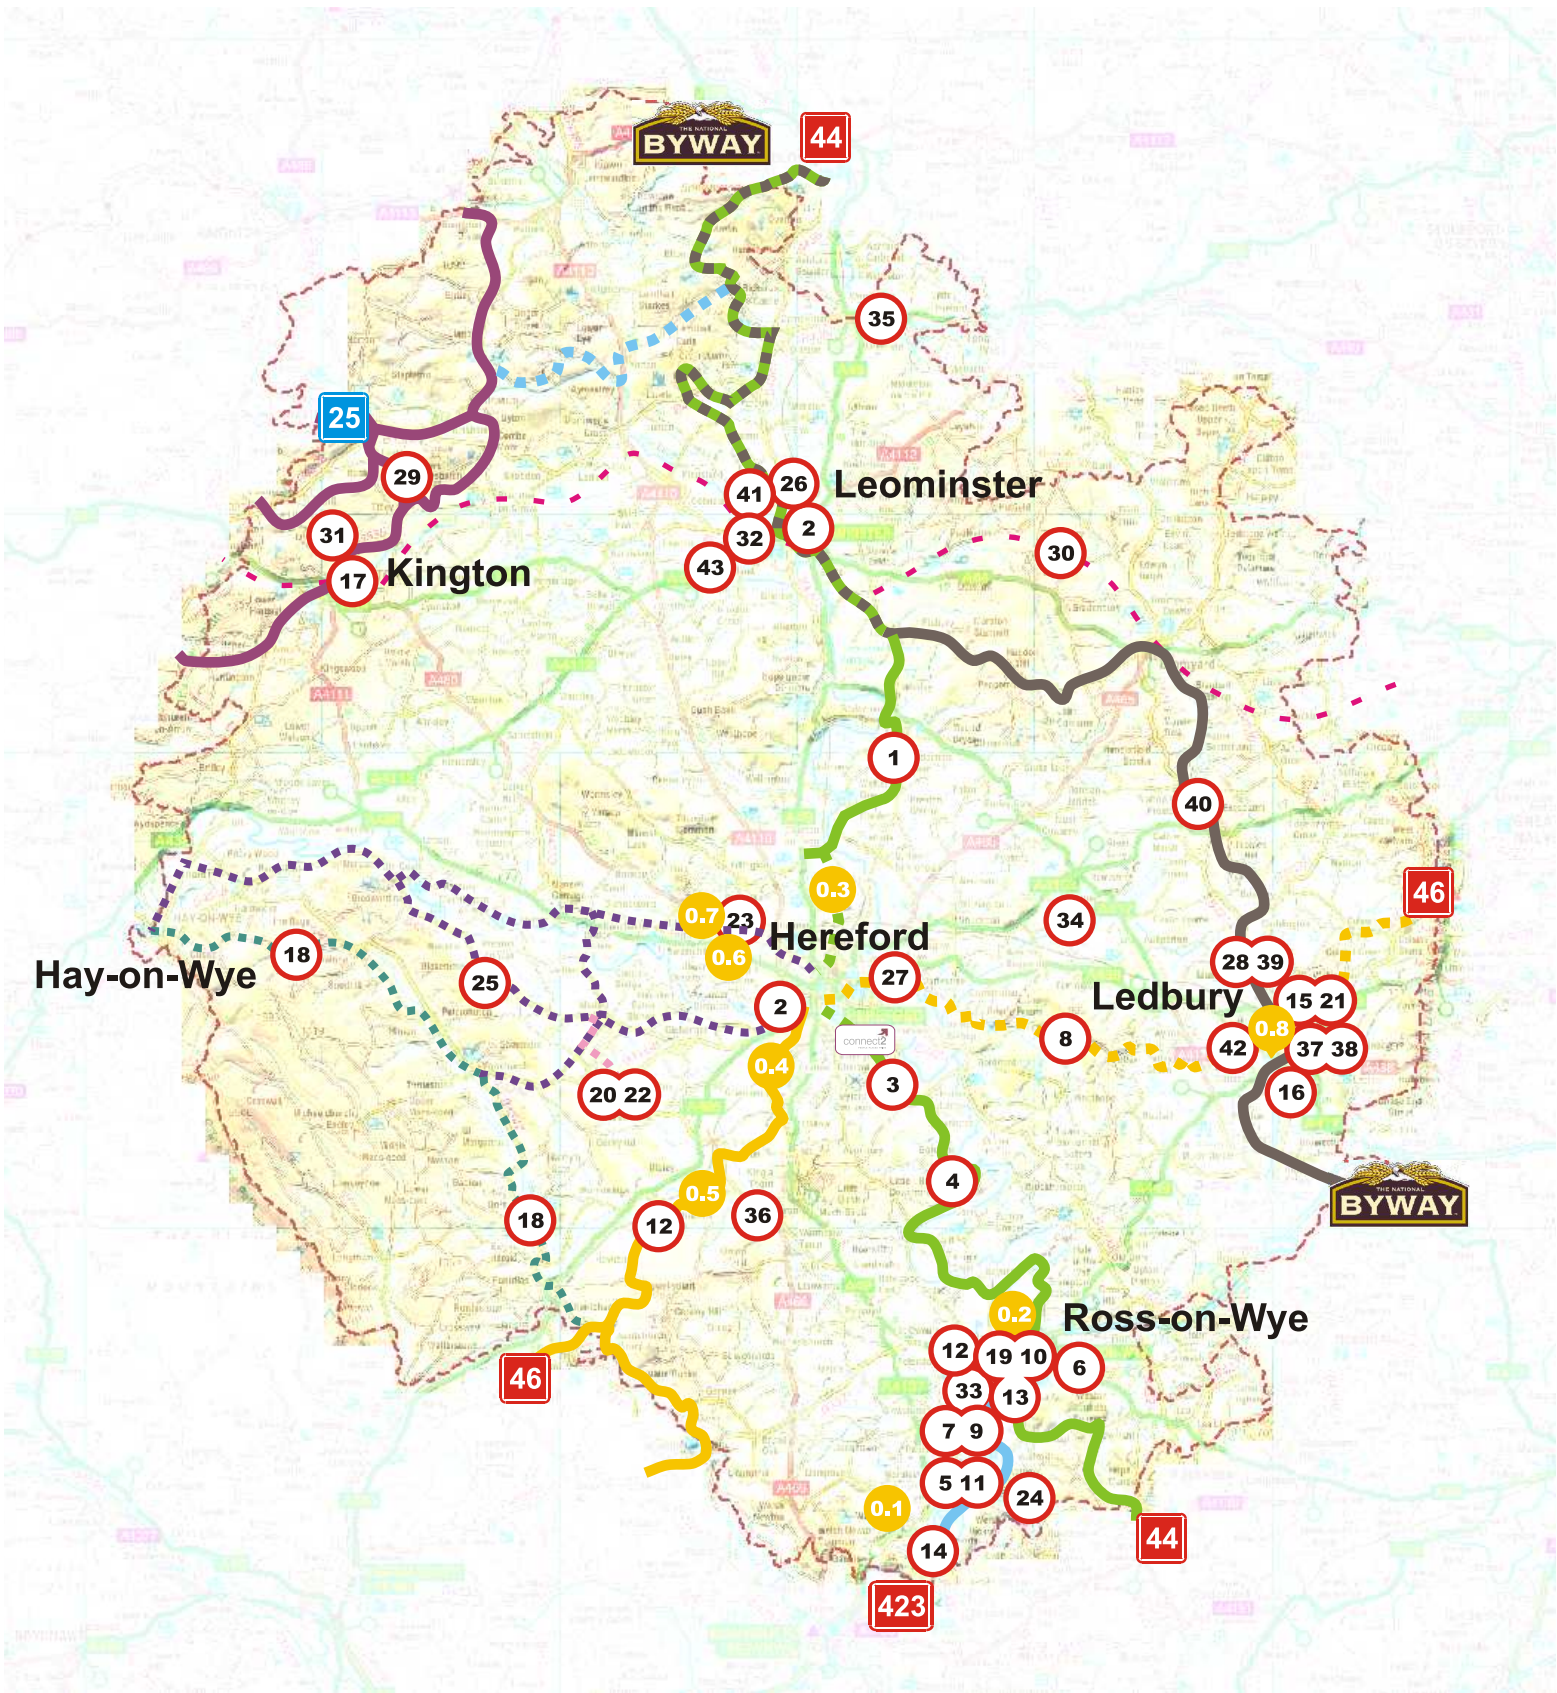

Rural cycling schemes

44 National Cycle Network
Route 44 Shrewsbury - Cinderford

25 Regional Cycle Route
25 Radnor Ring

0.1 **12** See Rural schemes ranking table

46 National Cycle Network
Route 46 Swansea - Worcester

BYWAY National Byway
Chester - Tewkesbury

423 National Cycle Network
Route 423 Peregrine Path: Symonds Yat - Monmouth