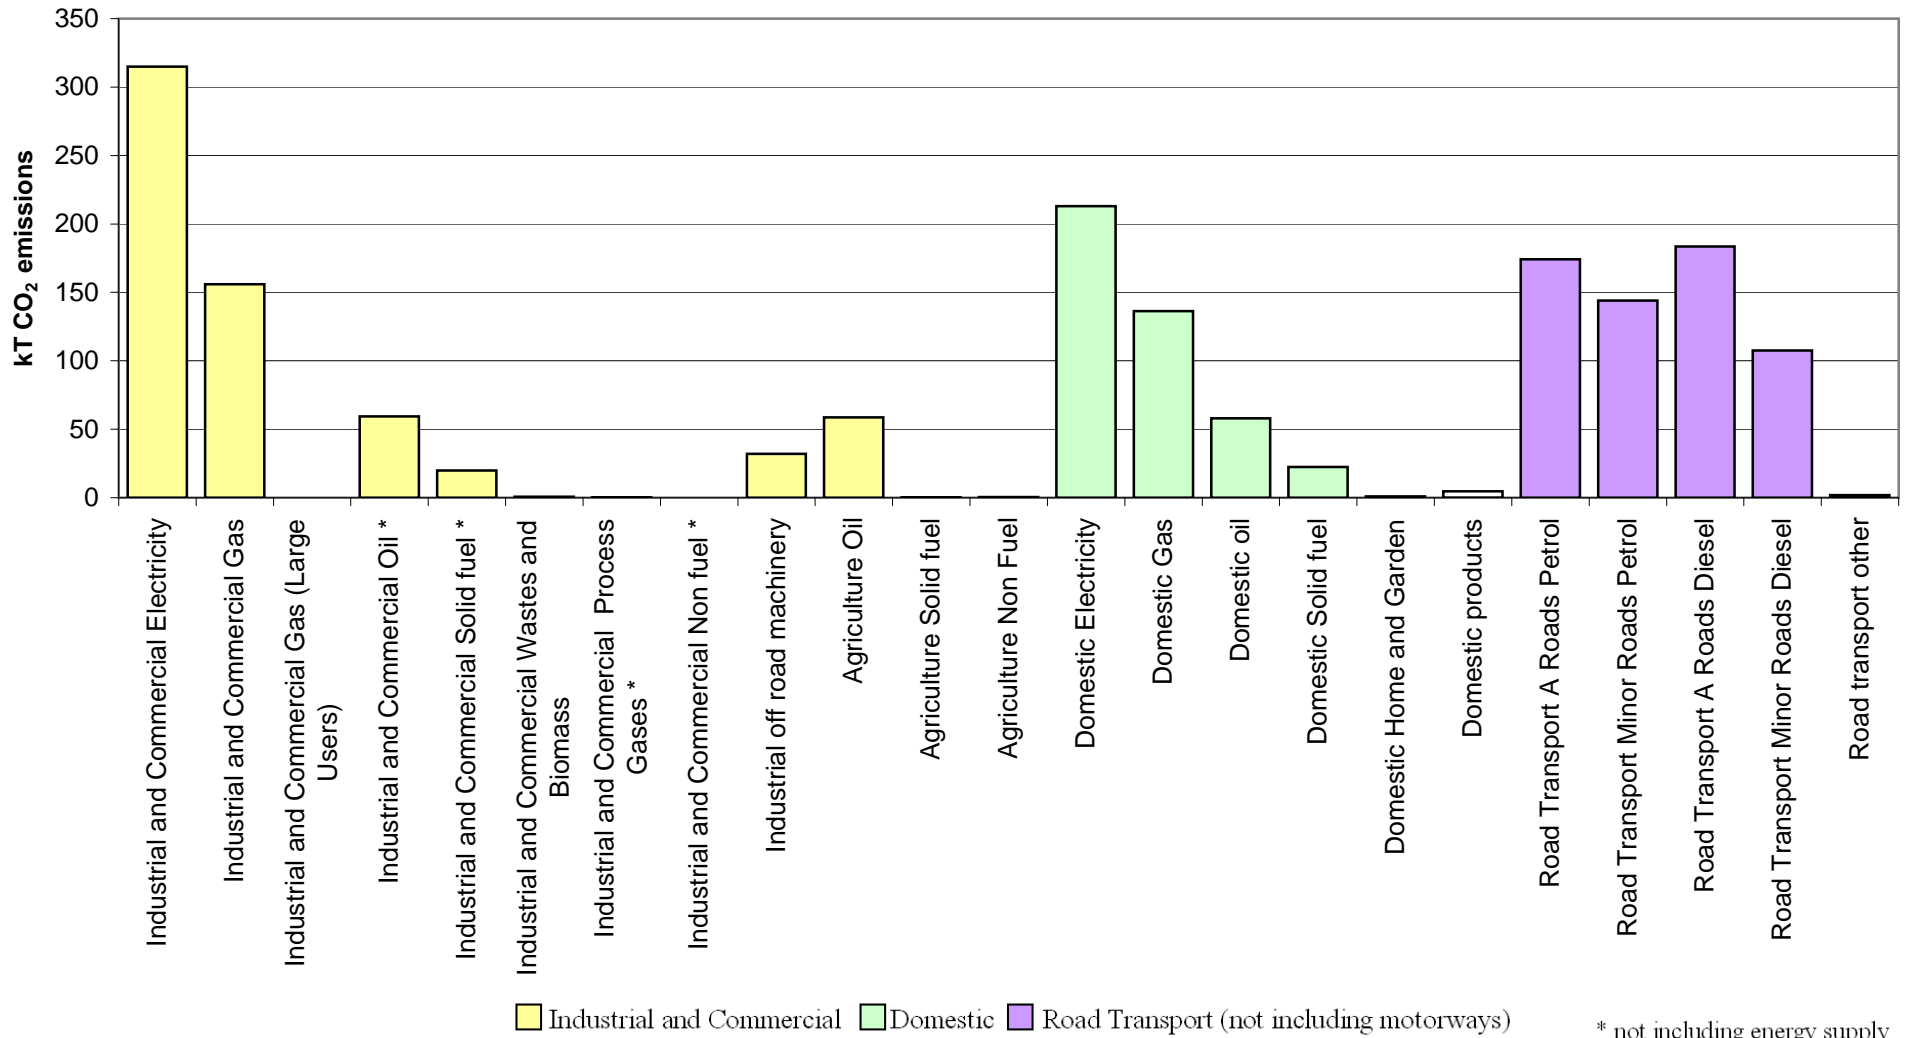

## 2005 Herefordshire CO<sub>2</sub> emissions

\* not including energy supply