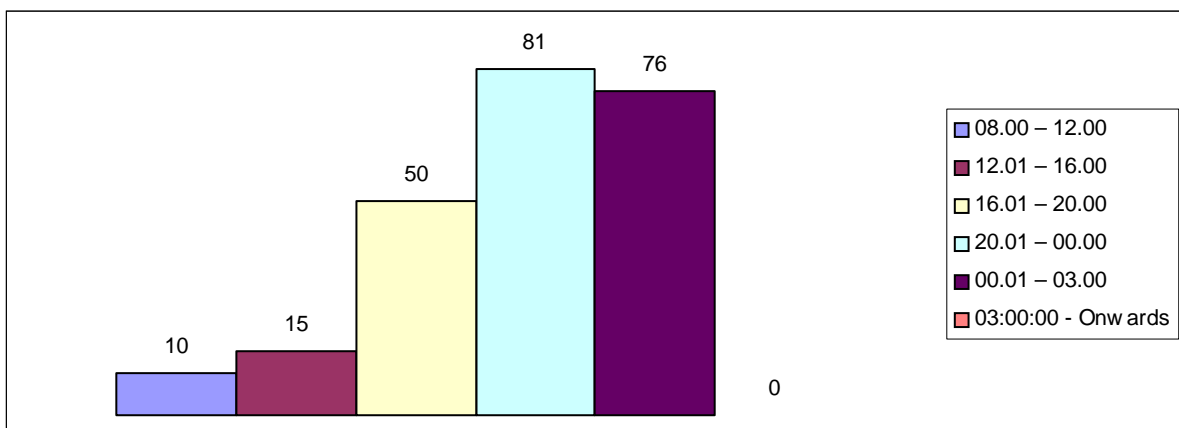

ROSS-ON-WYE

BREAKDOWN OF TYPE OF INCIDENTS NOTED

TYPE OF INCIDENTS	TOTAL
Alarms	3
Assault	3
Auto crime	0
Begging	3
Burglary	1
Concern for Welfare	15
Confirm Target ID	5
Criminal Damage	11
Disturbance	22
Drinking	50
Drug Offence	2
Drunkenness	7
Fighting	51
Graffiti/Fly Posting	0
Missing Person	1
RTC	2
Theft from Public	0
Theft from Retailer	4
Traffic Offence	3
Traffic Problems	3
Other (Not Specific)	4
Other Suspicious Behaviour	15
Other Anti-social Behaviour	23
Wanted Person	4
TOTAL NO. OF INCIDENTS	232

BREAKDOWN OF PERSONS ARRESTED OR SPOKEN TO

	TOTAL
No. Of Arrests	33
Spoken To	55

The above figures are for arrests witnessed and these people may be de-arrested later.

BREAKDOWN OF INCIDENTS NOTED BY TIME