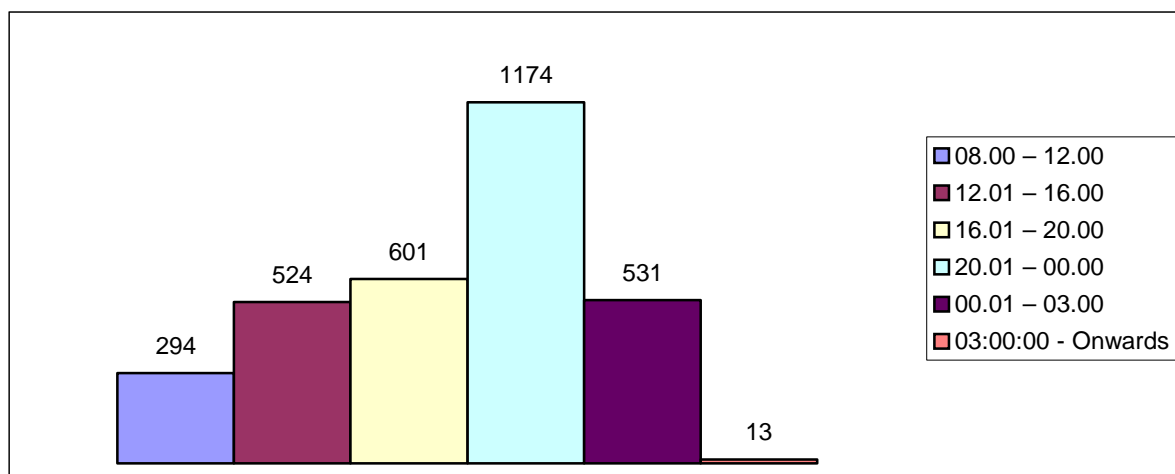

HEREFORD

BREAKDOWN OF TYPE OF INCIDENTS NOTED

TYPE OF INCIDENTS	TOTAL
Alarms	47
Assault	91
Auto crime	1
Begging	17
Burglary	12
Concern for Welfare	237
Confirm Target ID	185
Criminal Damage	143
Disturbance	345
Drinking	193
Drug Offence	66
Drunkenness	194
Fighting	267
Graffiti/Fly Posting	5
Missing Person	38
RTC	23
Theft from Public	33
Theft from Retailer	185
Traffic Offence	107
Traffic Problems	43
Other (Not Specific)	0
Other Suspicious Behaviour	294
Other Anti-social Behaviour	494
Wanted Person	117
TOTAL NO. OF INCIDENTS	3137

BREAKDOWN OF PERSONS ARRESTED OR SPOKEN TO

	TOTAL
No. of arrests witnessed	390
No. of persons spoken to	818

The above figures are for arrests witnessed and these people may be de-arrested later.

BREAKDOWN OF INCIDENTS NOTED BY TIME