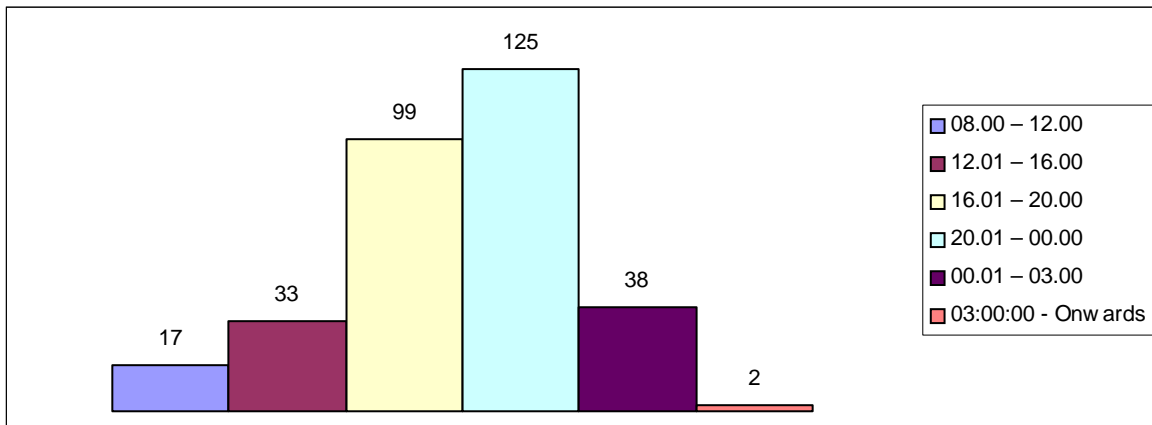

LEOMINSTER

BREAKDOWN OF TYPE OF INCIDENTS NOTED

TYPE OF INCIDENTS	TOTAL
Alarms	2
Assault	5
Auto crime	0
Begging	1
Burglary	0
Concern for Welfare	24
Confirm Target ID	3
Criminal Damage	28
Disturbance	21
Drinking	27
Drug Offence	4
Drunkenness	5
Fighting	22
Graffiti/Fly Posting	0
Missing Person	3
RTC	1
Theft from Public	2
Theft from Retailer	6
Traffic Offence	6
Traffic Problems	1
Other (Not Specific)	0
Other Suspicious Behaviour	59
Other Anti-social Behaviour	83
Wanted Person	11
TOTAL NO. OF INCIDENTS	314

BREAKDOWN OF PERSONS ARRESTED OR SPOKEN TO

	TOTAL
No. of arrests witnessed	34
No. of persons spoken to	78

The above figures are for arrests witnessed and these people may be de-arrested later.

BREAKDOWN OF INCIDENTS NOTED BY TIME