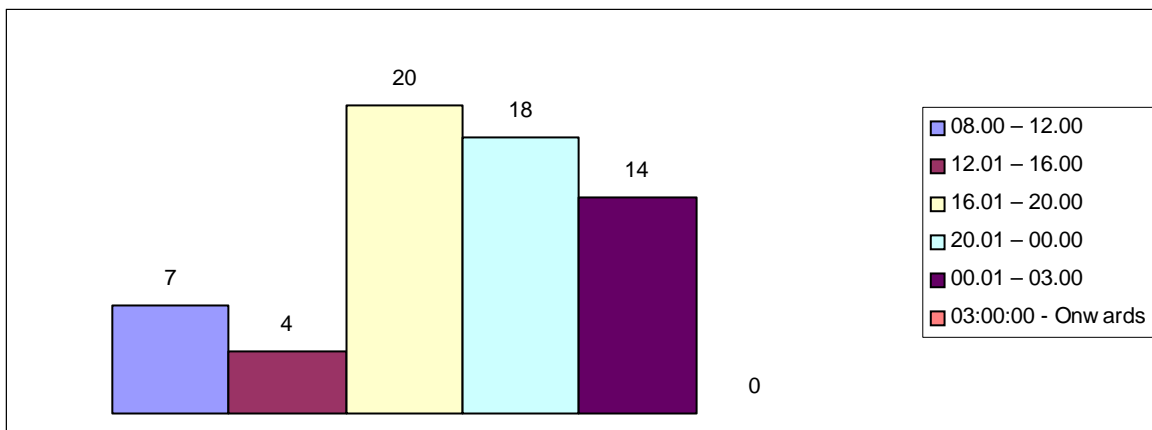

LEDBURY

BREAKDOWN OF TYPE OF INCIDENTS NOTED

TYPE OF INCIDENTS	TOTAL
Alarms	2
Assault	1
Auto crime	0
Begging	0
Burglary	0
Concern for Welfare	2
Confirm Target ID	4
Criminal Damage	5
Disturbance	5
Drinking	1
Drug Offence	0
Drunkenness	1
Fighting	2
Graffiti/Fly Posting	0
Missing Person	1
RTC	2
Theft from Public	0
Theft from Retailer	3
Traffic Offence	3
Traffic Problems	1
Other (Not Specific)	2
Other Suspicious Behaviour	14
Other Anti-social Behaviour	14
Wanted Person	0
TOTAL NO. OF INCIDENTS	63

BREAKDOWN OF PERSONS ARRESTED OR SPOKEN TO

	TOTAL
No. of arrests witnessed	1
No. of persons spoken to	11

BREAKDOWN OF INCIDENTS NOTED BY TIME